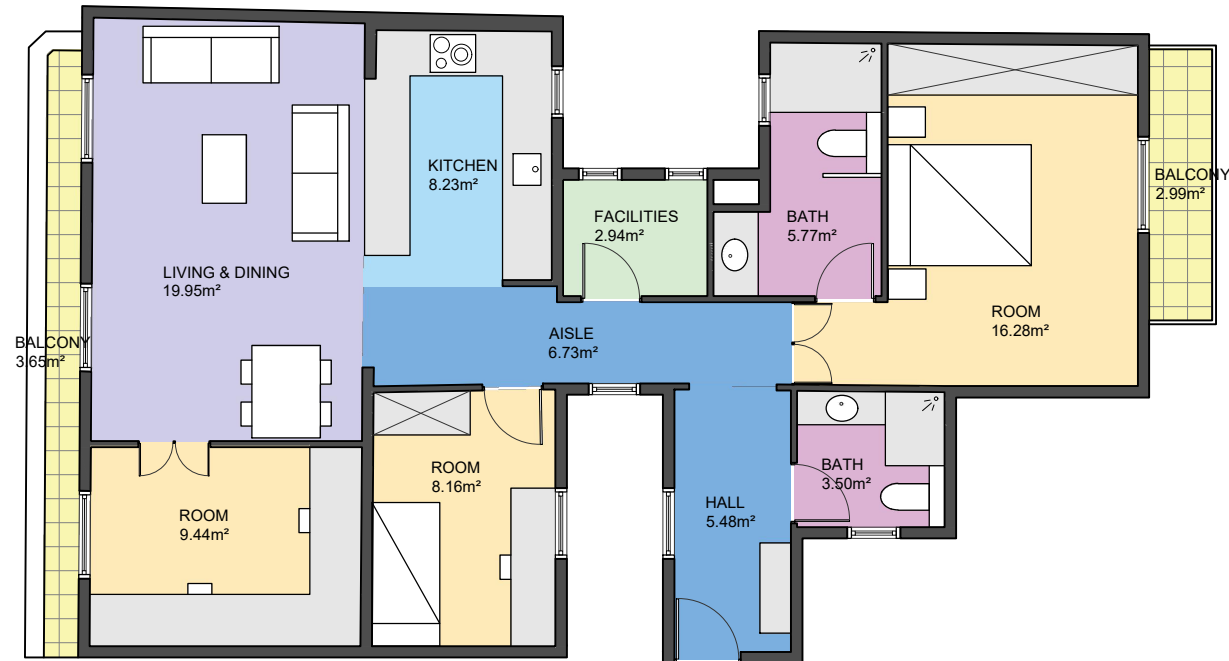

BCN14864

LUCAS FOX
INTERNATIONAL PROPERTIES

Scale in metres. Indicative only. Dimensions are approximate. All information contained here in is gathered from sources we believe to be reliable. However we cannot guarantee its accuracy and interested persons should rely on their own enquiries.

Measurements FLOOR	
INTERIOR (Useful surface)	86.48m ²
Balcony	6.64m ²
Built surface	97.74m ²