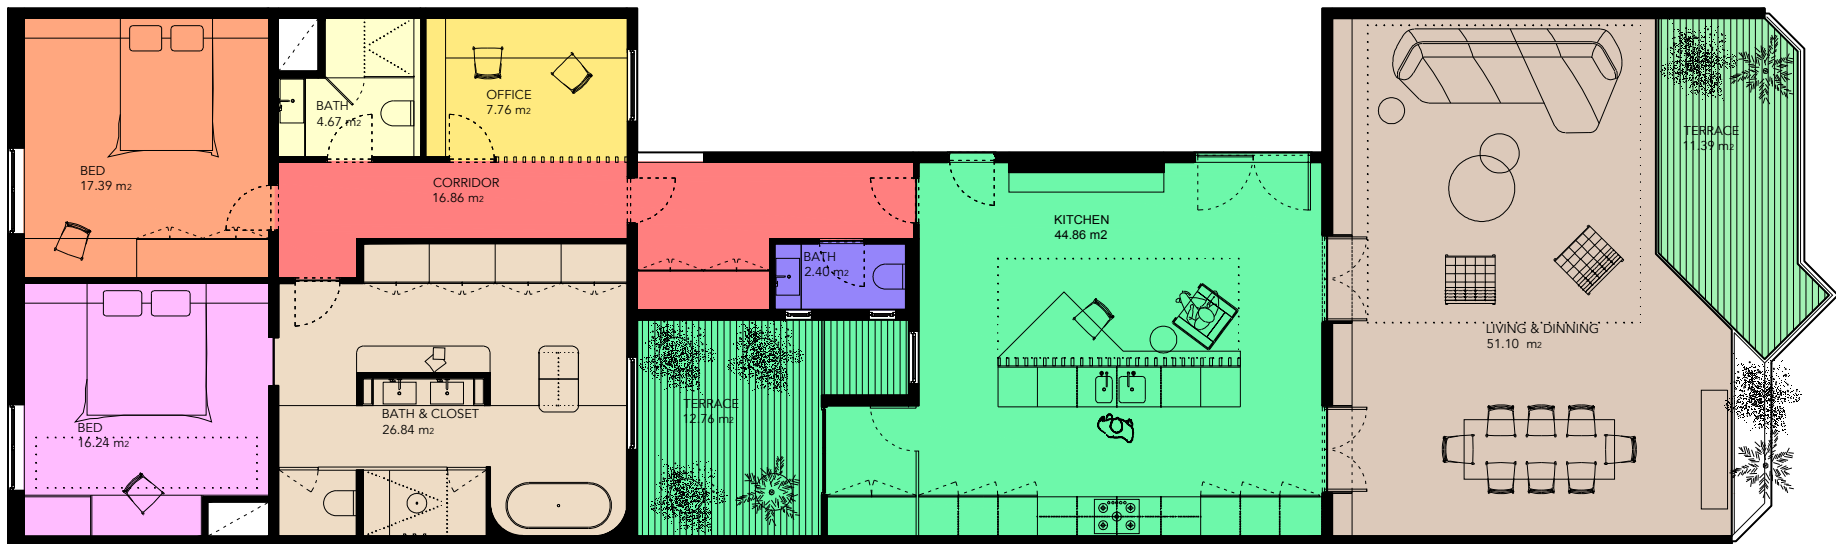

BCN14842

SCALE (METRES) E:1/100

LUCAS FOX
INTERNATIONAL PROPERTIES

Scale in metres. Indicative only. Dimensions are approximate. All information contained here in is gathered from sources we believe to be reliable. However we cannot guarantee its accuracy and interested persons should rely on their own enquiries.

Measurements FOURTH FLOOR	
INTERIOR (Useful surface)	188.12 m ²
EXTERIOR	24.15 m ²
Built surface	234.98 m ²