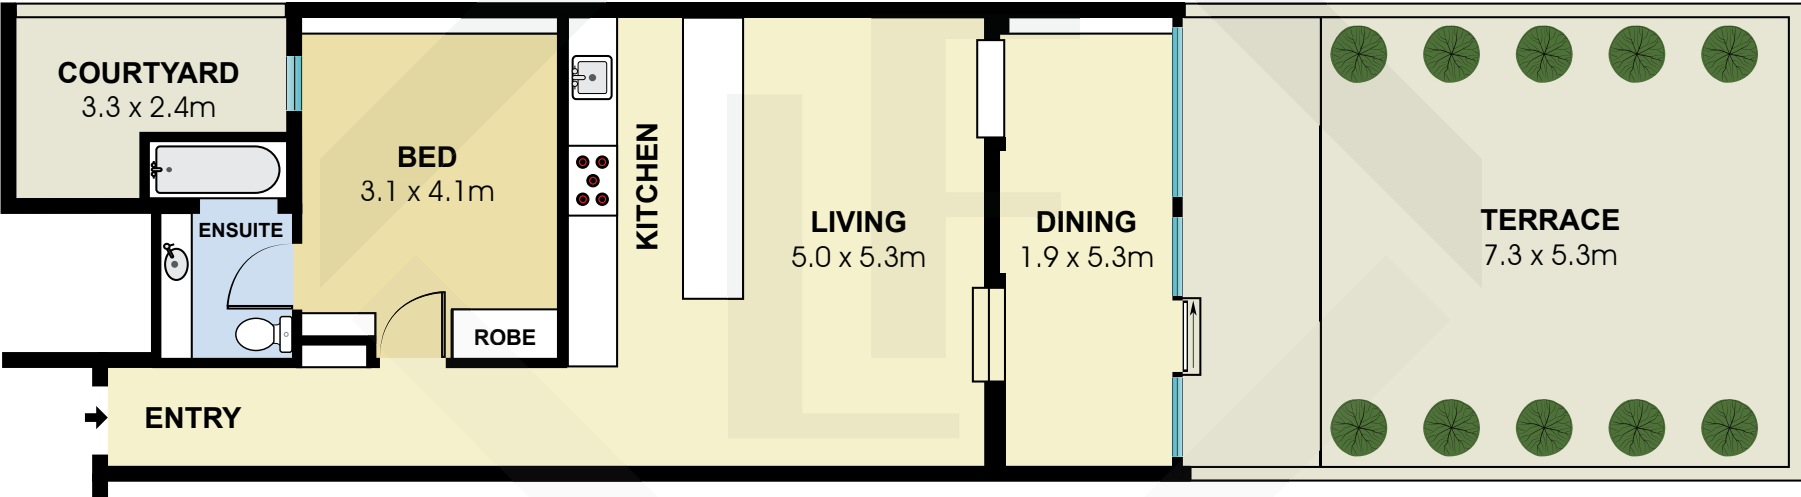

BCN3609

Measurements	
INT	63 m ²
EXT	54 m ²

Scale in metres. Indicative only. Dimensions are approximate. All information contained here in is gathered from sources we believe to be reliable. However we cannot guarantee its accuracy and interested persons should rely on their own enquiries.