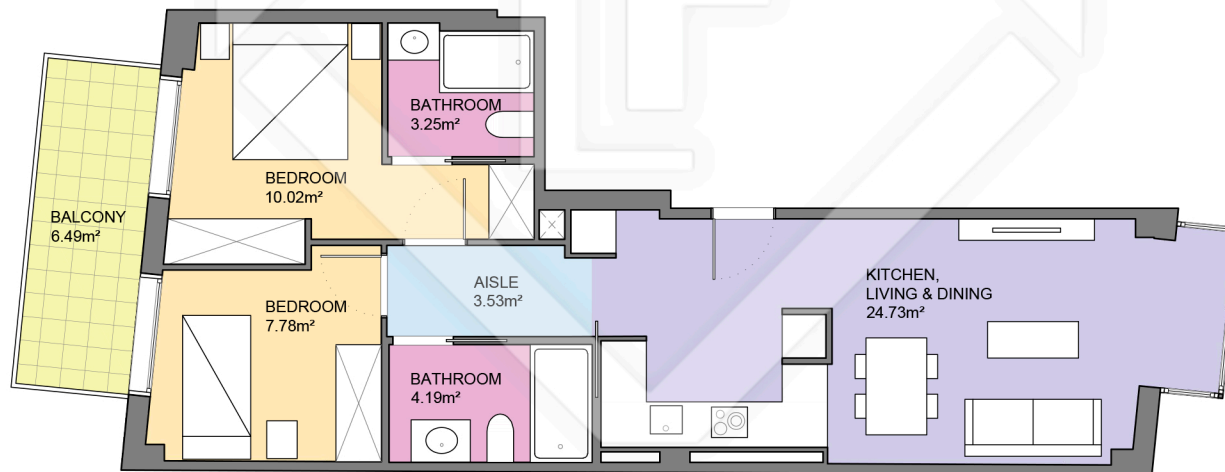

BCN12713

LUCAS FOX
INTERNATIONAL PROPERTIES

LUCAS FOX
INTERNATIONAL PROPERTIES

Scale in metres. Indicative only. Dimensions are approximate. All information contained here is gathered from sources we believe to be reliable. However we cannot guarantee its accuracy and interested persons should rely on their own enquiries.

Measurements FLOOR	
Built surface	62.45m ²
Useful surface	53.50m ²
Exterior surface	6.49m ²
Community terrace	40.00m ²