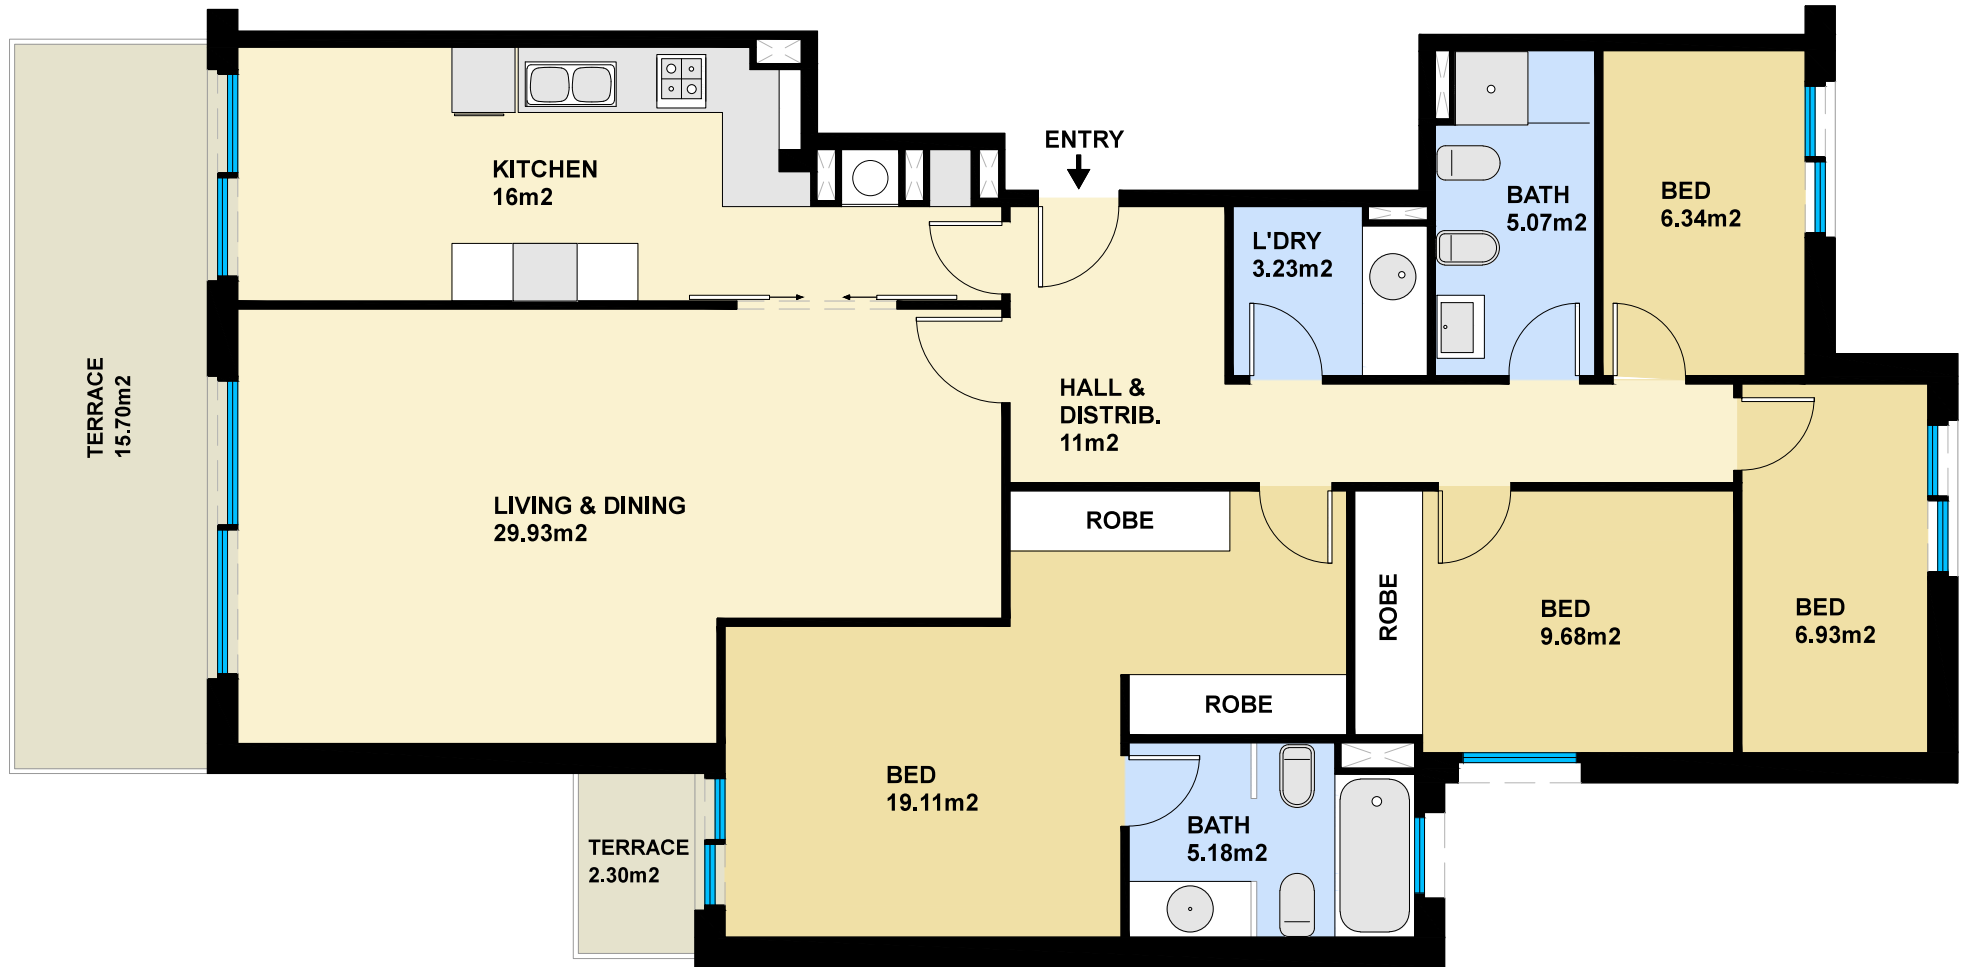

# BCN12326

Scale in metres. Indicative only. Dimensions are approximate. All information contained here in is gathered from sources we believe to be reliable. However we cannot guarantee its accuracy and interested persons should rely on their own enquiries.

Measurements	
USEFUL (with 100% gallery)	112.47m <sup>2</sup>
EXTERIOR	18m <sup>2</sup>
Builted surface	127.97m <sup>2</sup>