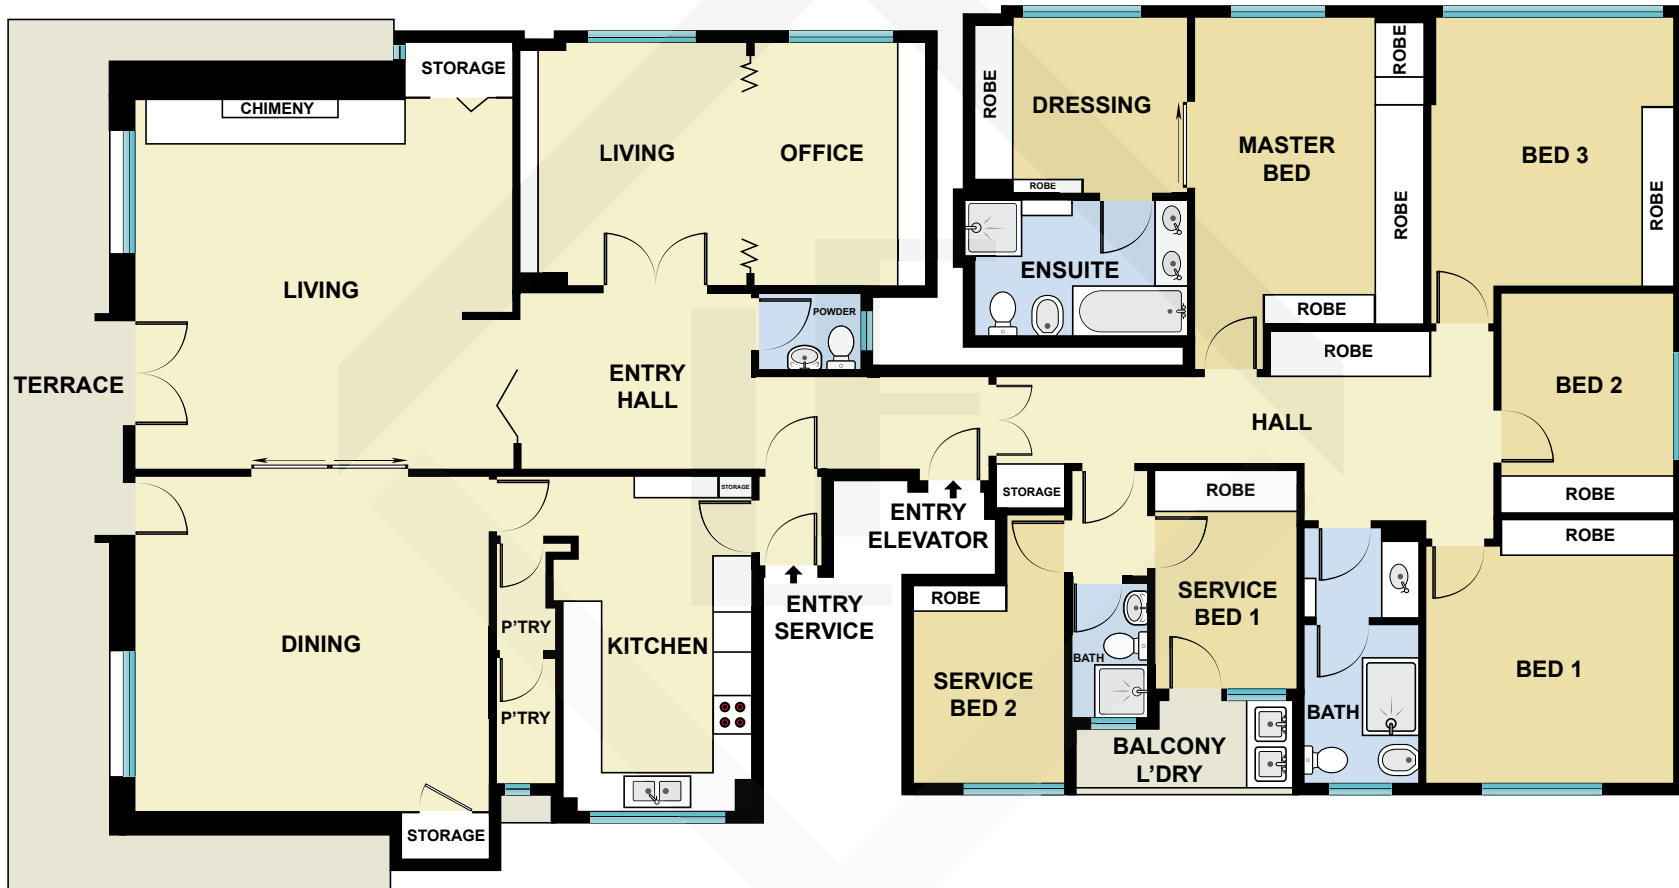

BCN1226

Measurements	
INT	258.63 m ²
EXT	27.63 m ²

Scale in metres. Indicative only. Dimensions are approximate. All information contained here in is gathered from sources we believe to be reliable. However we cannot guarantee its accuracy and interested persons should rely on their own enquiries.