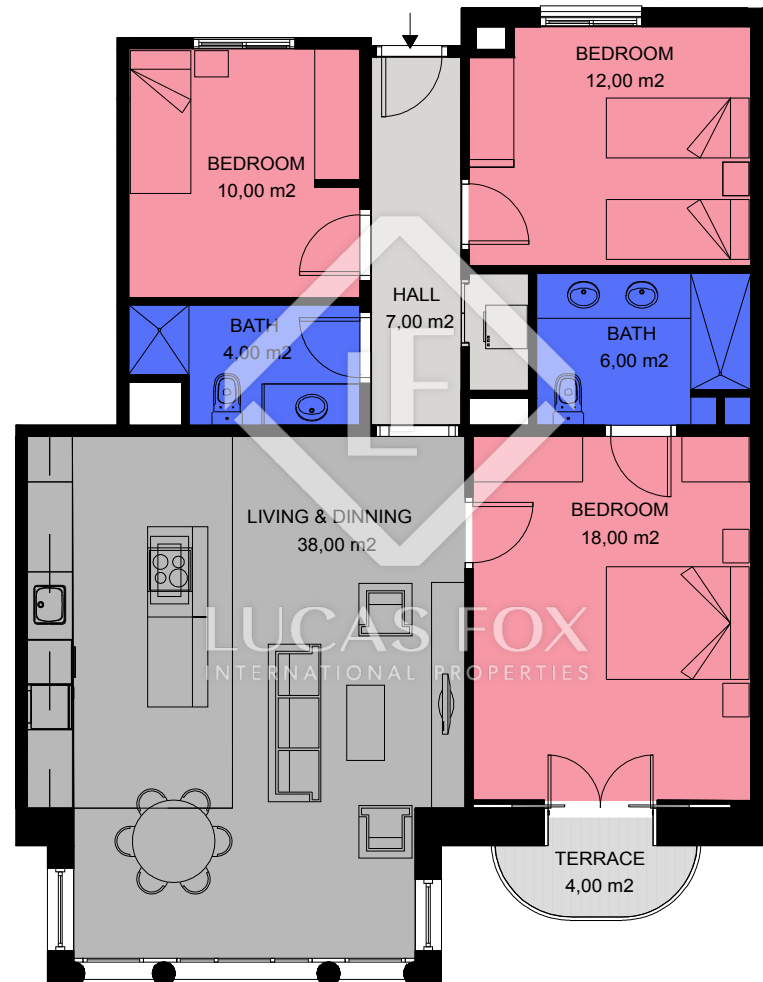

BCN 12191

SCALE (METERS) E: 1/100

LUCAS FOX
INTERNATIONAL PROPERTIES

Scale in metres. Indicative only. Dimensions are approximate. All information contained here in is gathered from sources we believe to be reliable. However we cannot guarantee its accuracy and interested persons should rely on their own enquiries.

Measurements THIRD FLOOR	
Interior (useful surface)	95,00 m ²
Exterior surface	4,00 m ²
Built surface	113,00 m ²