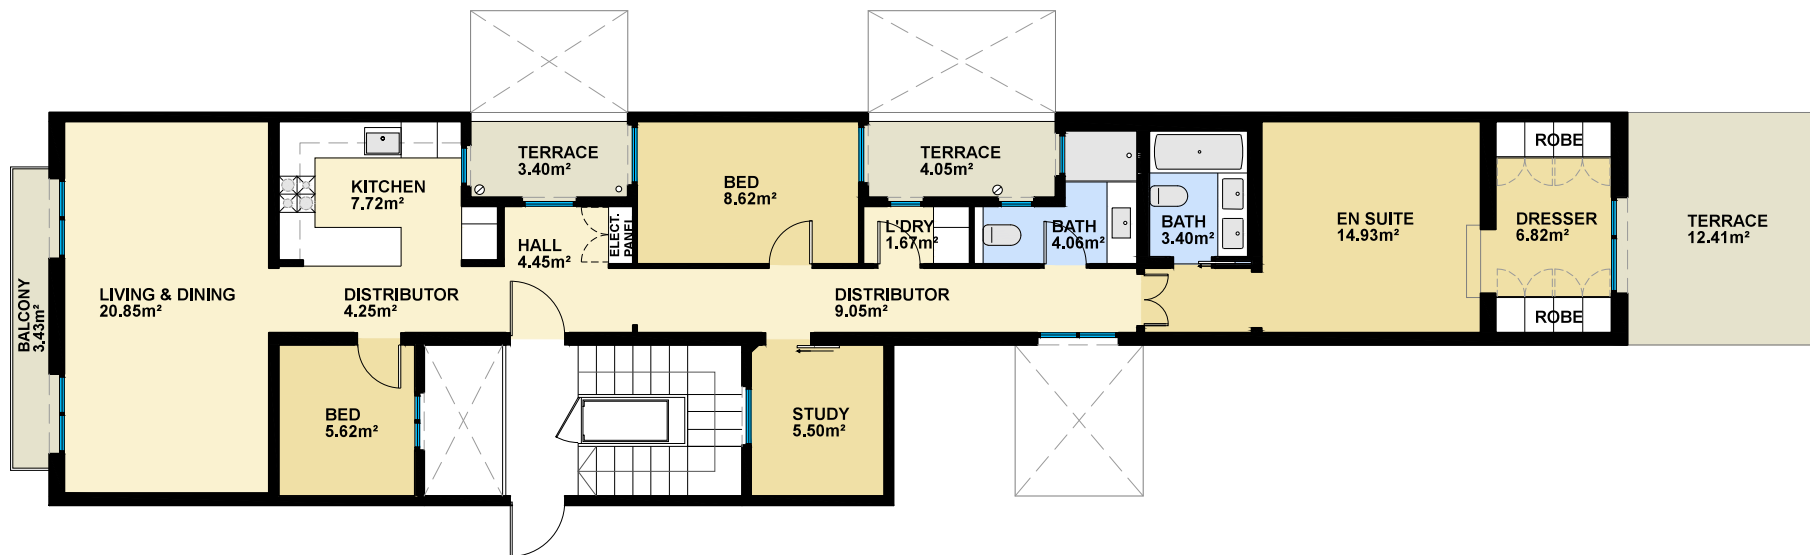

BCN12101

Scale in metres. Indicative only. Dimensions are approximate. All information contained here in is gathered from sources we believe to be reliable. However we cannot guarantee its accuracy and interested persons should rely on their own enquiries.

Measurements	
INTERIOR	96,94m ²
EXTERIOR	23,29m ²
Built surface	118,15m ²