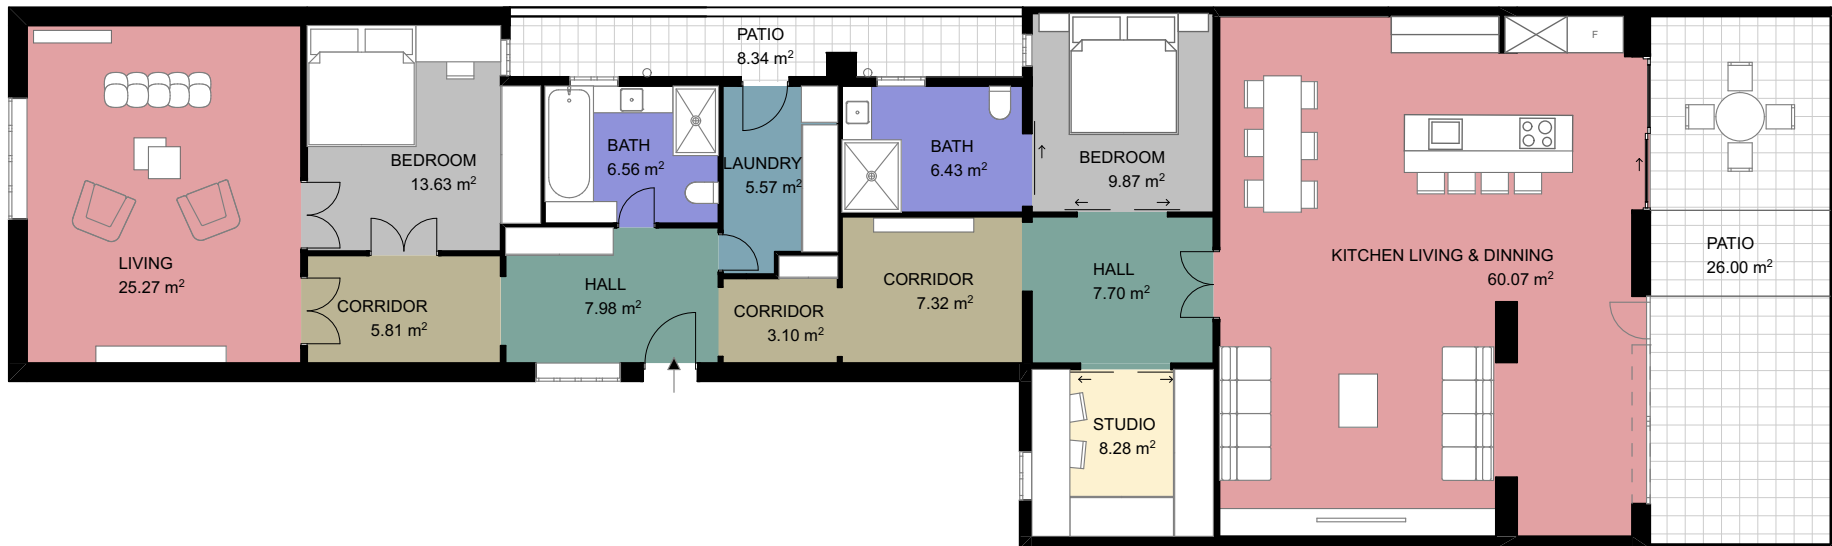

BCN 11915

SCALE (METERS) E:1/125

Scale in metres. Indicative only. Dimensions are approximate. All information contained here in is gathered from sources we believe to be reliable. However we cannot guarantee its accuracy and interested persons should rely on their own enquiries.

Measurements	MEZZANINE FLOOR
INTERIOR (Useful surface)	167,60 m ²
EXTERIOR	34,34 m ²
Built surface	223,82 m ²