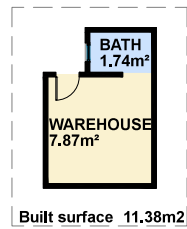

BCN11843

0 1 2 5

SCALE (METRES) E:1/200

Scale in metres. Indicative only. Dimensions are approximate. All information contained here in is gathered from sources we believe to be reliable. However we cannot guarantee its accuracy and interested persons should rely on their own enquiries.

PROPERTY	
INTERIOR	221.62m ²
GROUND	553.00m ²
Built surface	268.44m ²