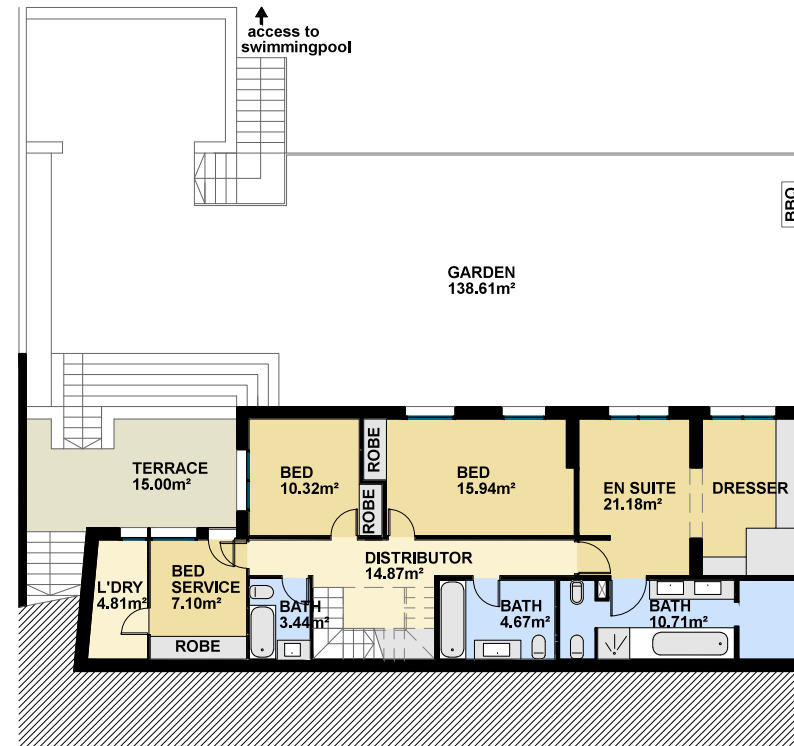

BCN11843

0 1 2 5

SCALE (METRES) E:1/200

Scale in metres. Indicative only. Dimensions are approximate. All information contained here in is gathered from sources we believe to be reliable. However we cannot guarantee its accuracy and interested persons should rely on their own enquiries.

PROPERTY	
INTERIOR	221.62m ²
GROUND	553.00m ²
Built surface	268.44m ²