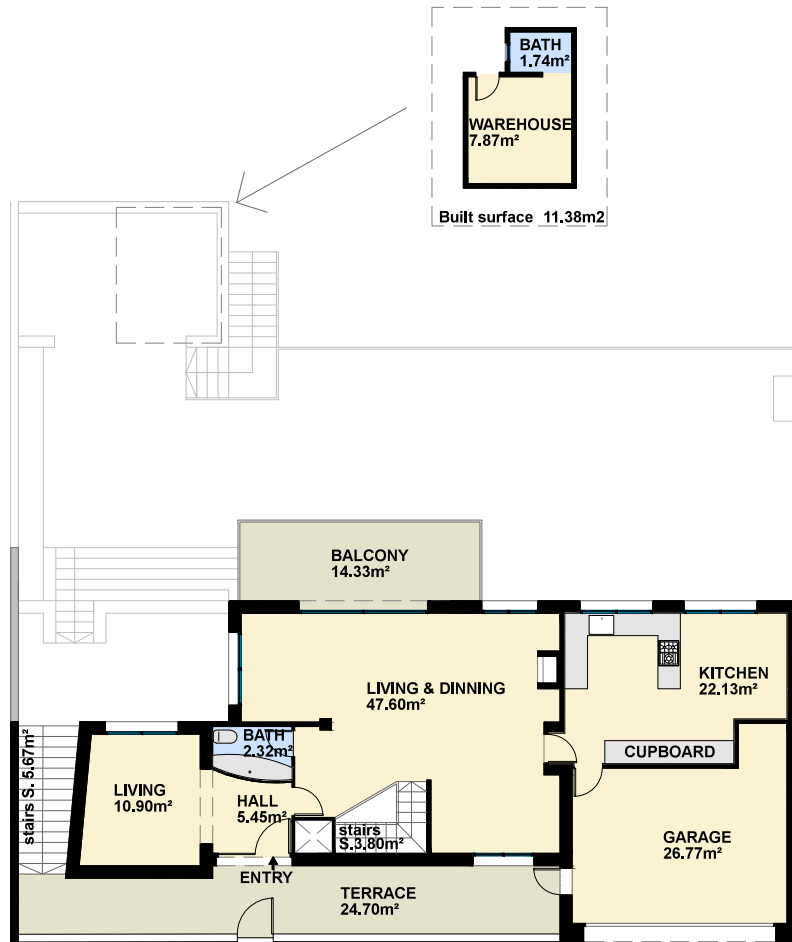

BCN11843

0 1 2 5

SCALE (METRES) E:1/200

Scale in metres. Indicative only. Dimensions are approximate. All information contained here in is gathered from sources we believe to be reliable. However we cannot guarantee its accuracy and interested persons should rely on their own enquiries.

PROPERTY	
INTERIOR	221.62m ²
GROUND	553.00m ²
Built surface	268.44m ²