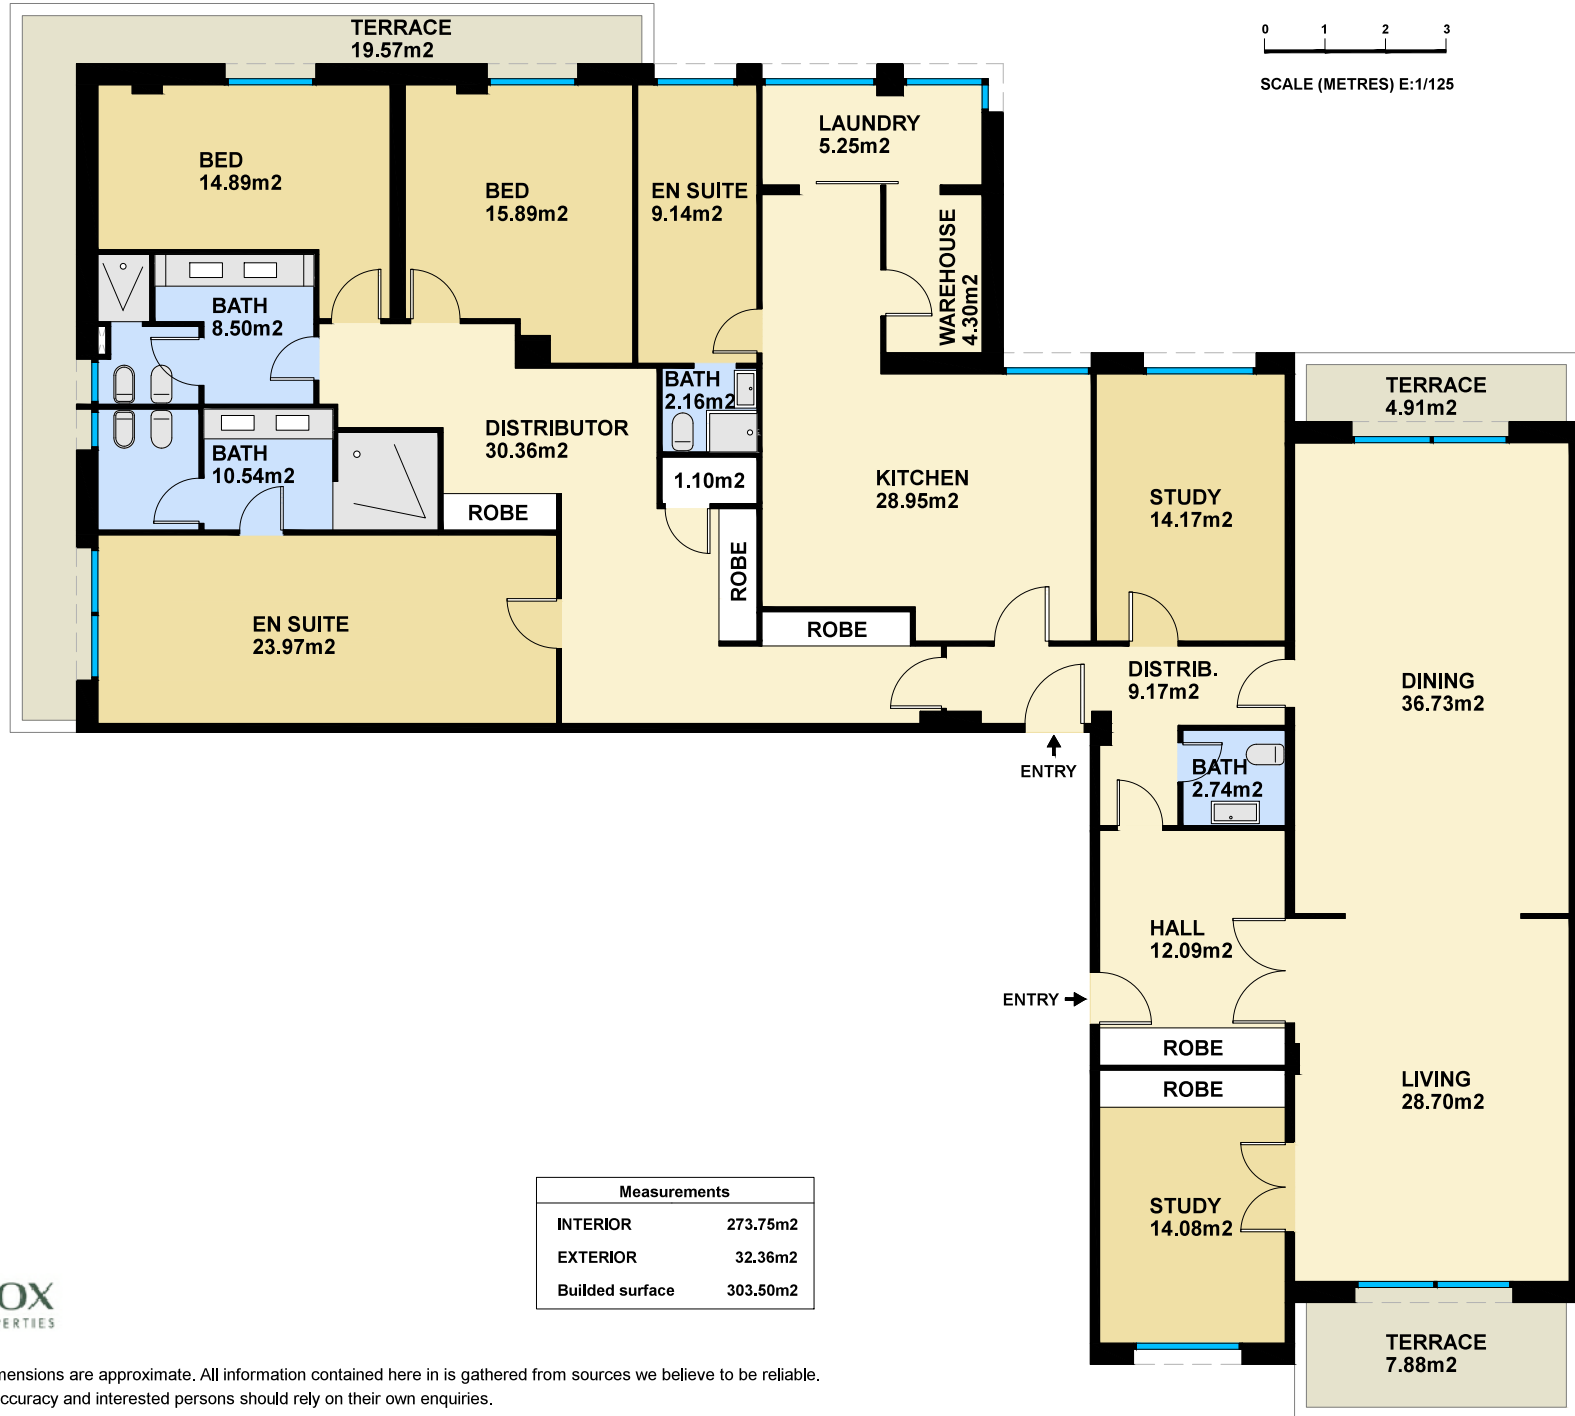

BCN11771

Measurements	
INTERIOR	273.75m ²
EXTERIOR	32.36m ²
Builted surface	303.50m ²

Scale in metres. Indicative only. Dimensions are approximate. All information contained here in is gathered from sources we believe to be reliable. However we cannot guarantee its accuracy and interested persons should rely on their own enquiries.