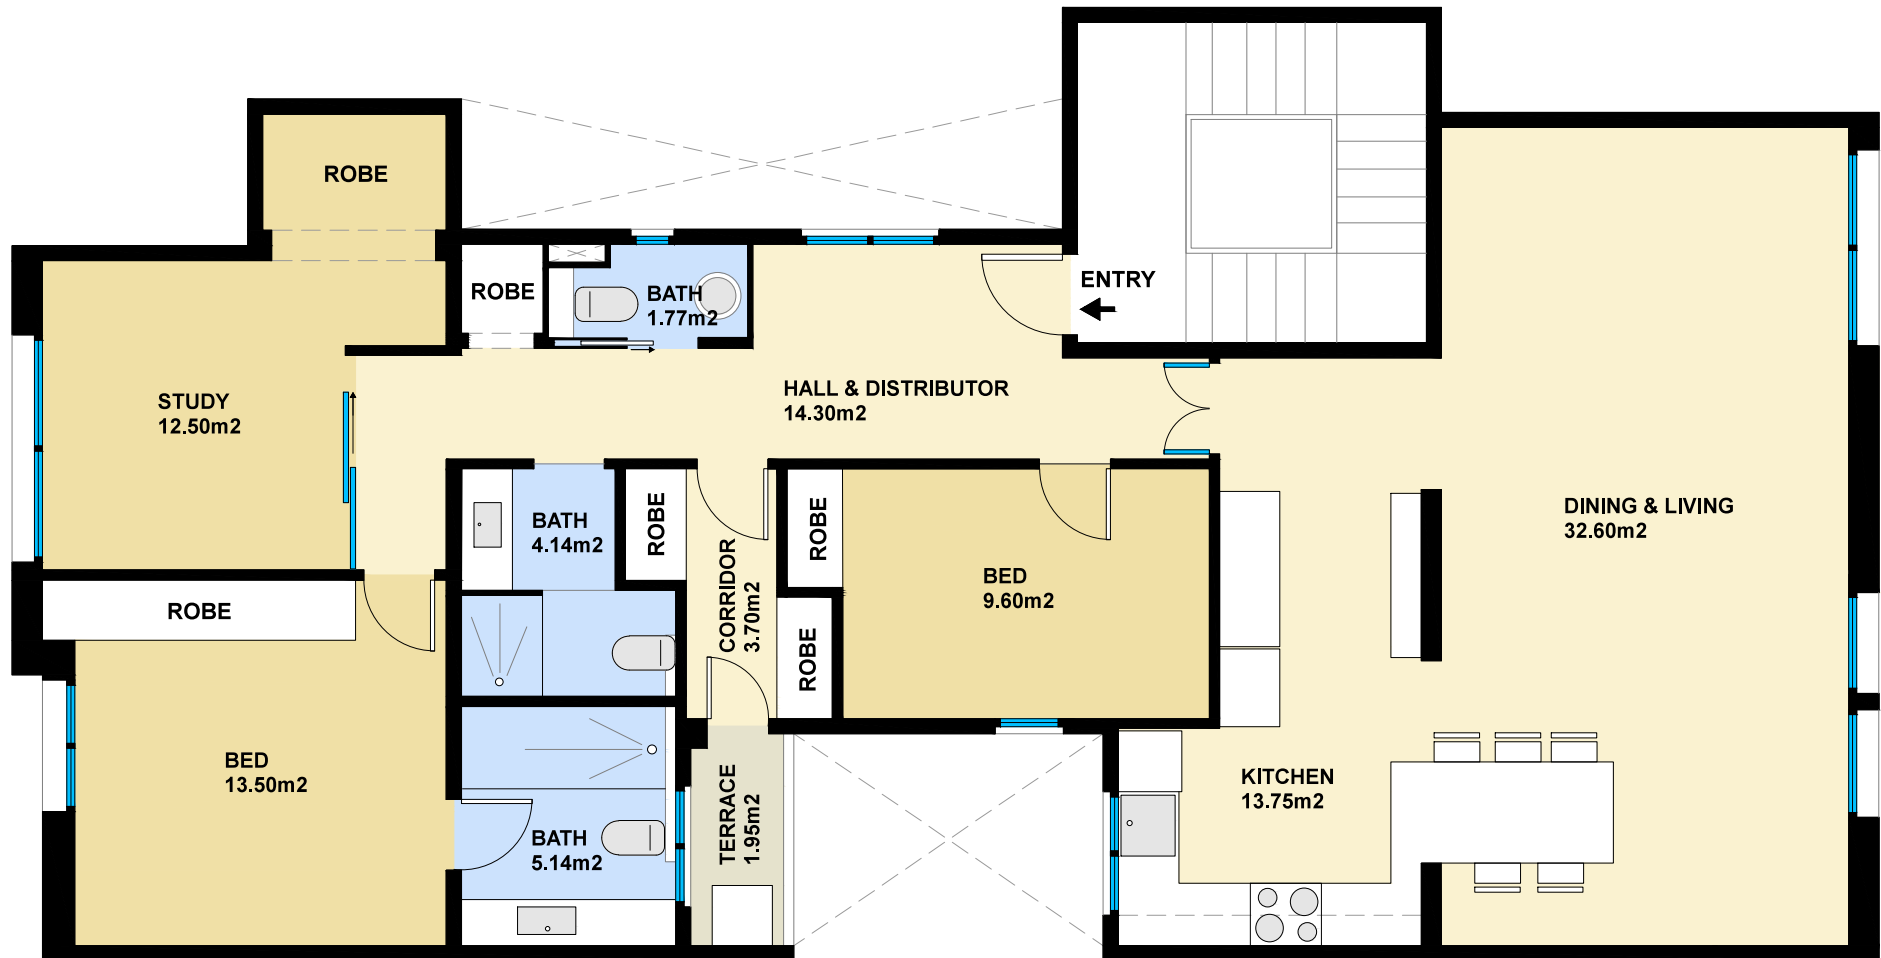

# BCN11694

Scale in metres. Indicative only. Dimensions are approximate. All information contained here in is gathered from sources we believe to be reliable. However we cannot guarantee its accuracy and interested persons should rely on their own enquiries.

Measurements	
INTERIOR	113m <sup>2</sup>
EXTERIOR	1,95m <sup>2</sup>
Built surface	128m <sup>2</sup>