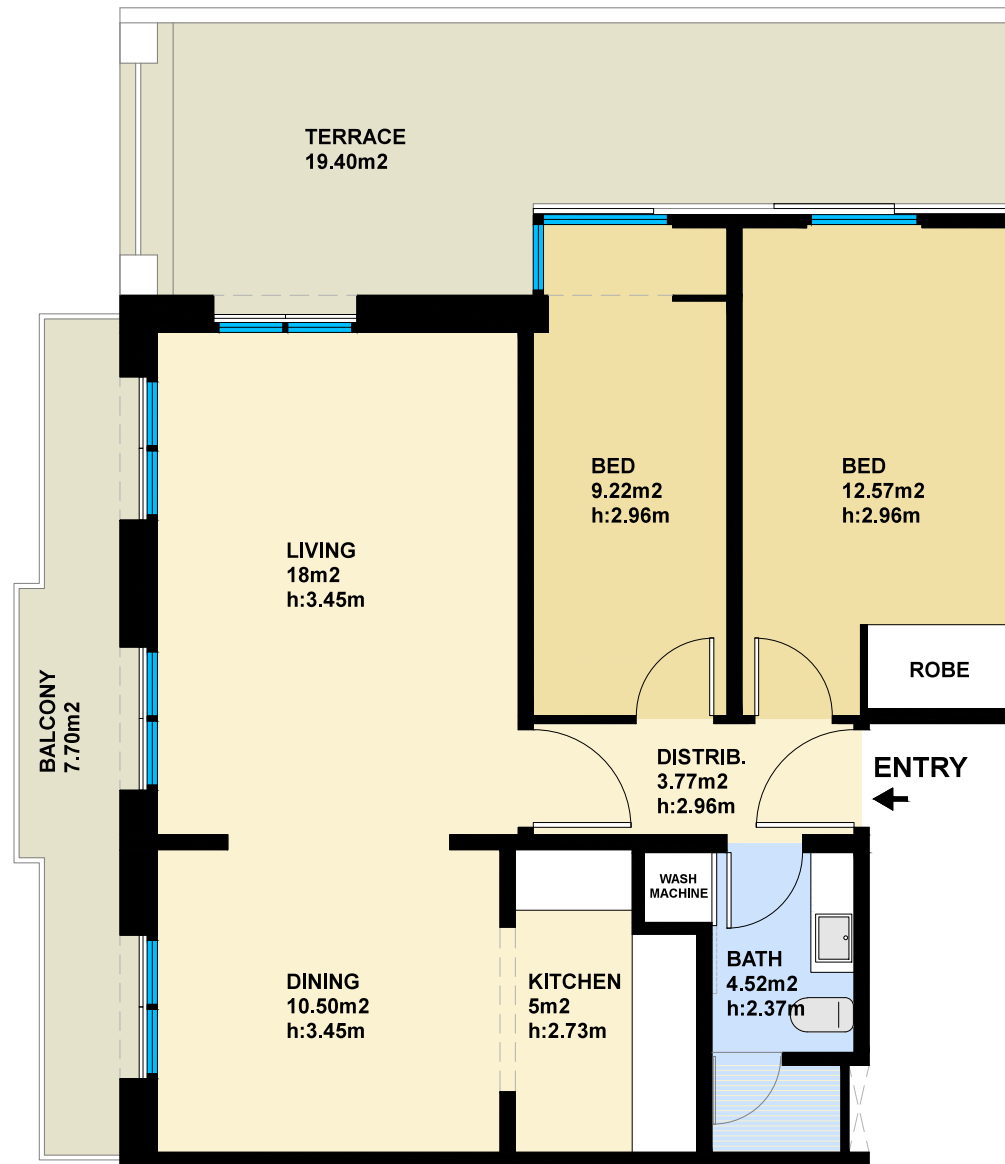

BCN11554

Scale in metres. Indicative only. Dimensions are approximate. All information contained here in is gathered from sources we believe to be reliable. However we cannot guarantee its accuracy and interested persons should rely on their own enquiries.

Measurements	
INTERIOR	63,60m ²
EXTERIOR	27,10m ²
Built surface	73,10m ²