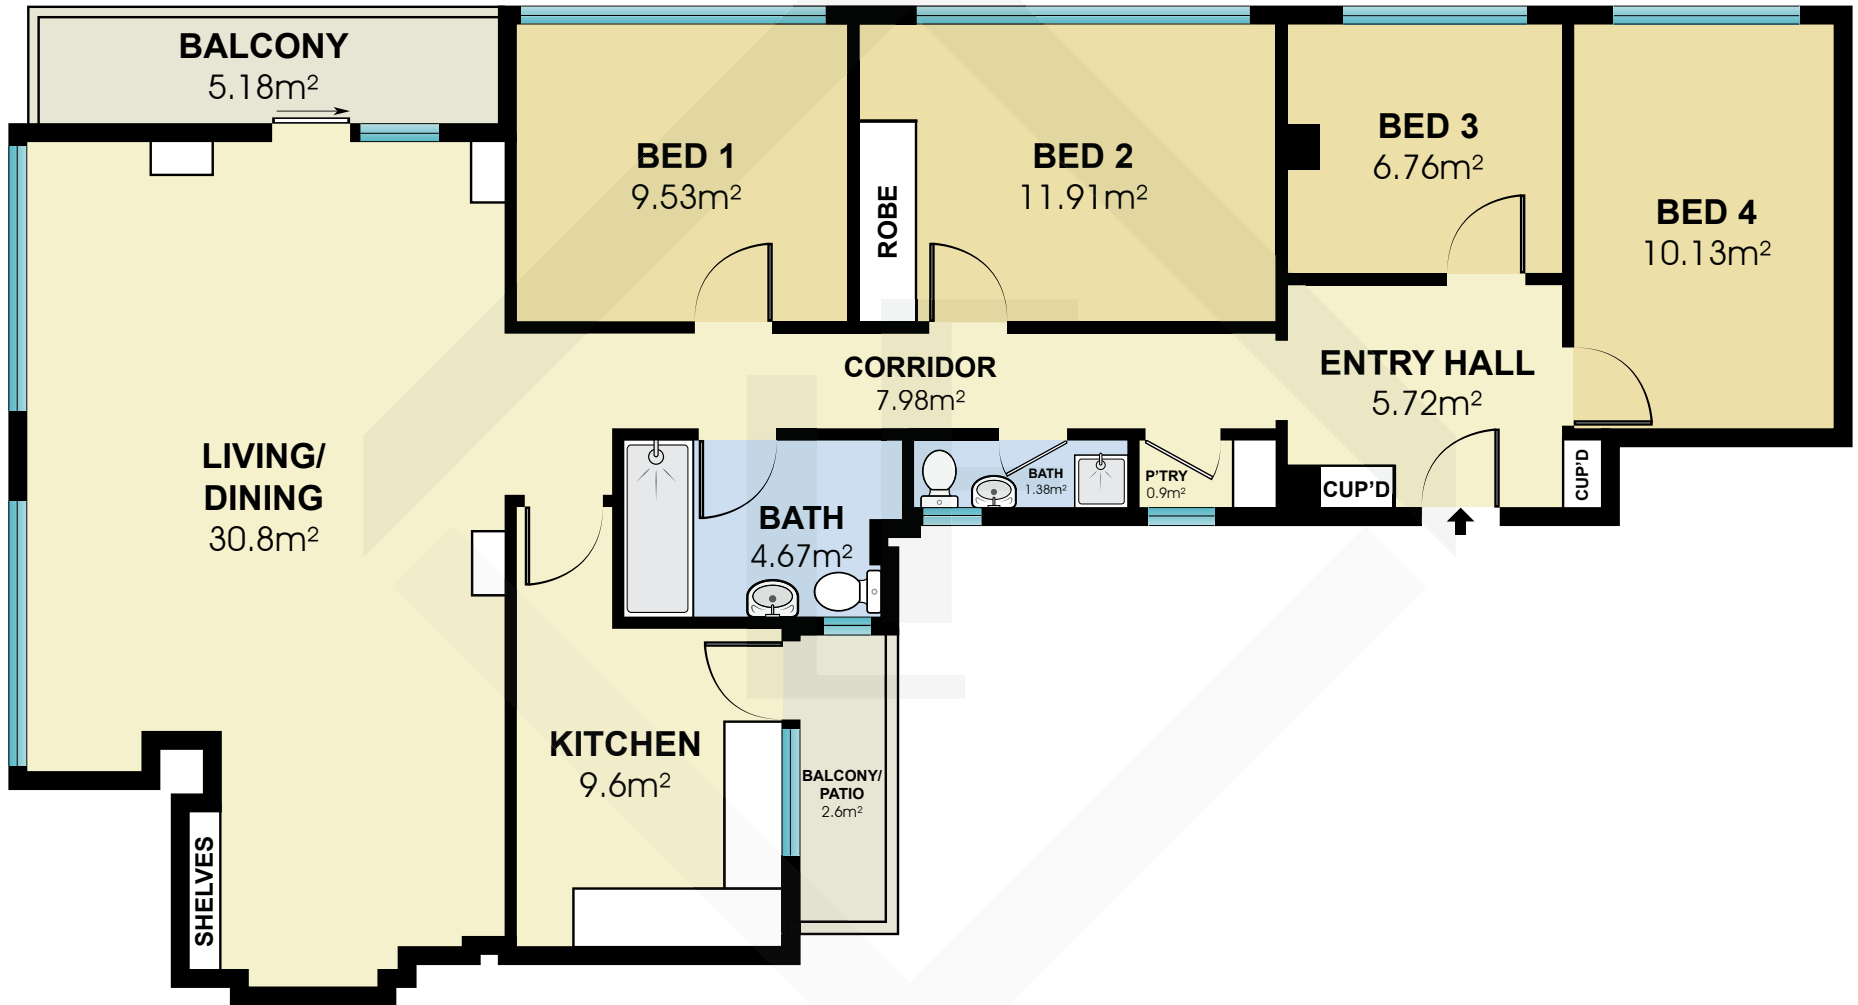

BCN11404

Measurements	
INT	118 m ²
EXT	5.2 m ²

Scale in metres. Indicative only. Dimensions are approximate. All information contained here in is gathered from sources we believe to be reliable. However we cannot guarantee its accuracy and interested persons should rely on their own enquiries.