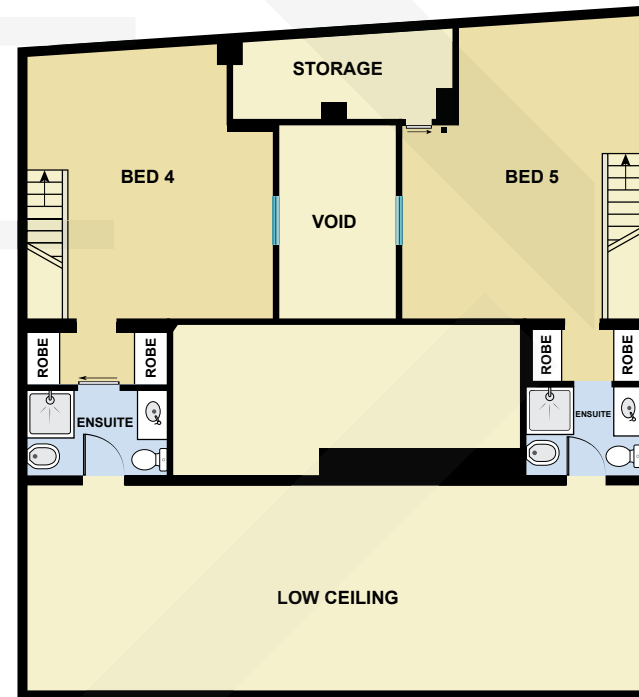

BCN11320

First Floor

Second Floor

Measurements	
FIRST FLOOR	188 m <sup>2</sup>
SECOND FLOOR	64 m <sup>2</sup>
TERRACE	45 m <sup>2</sup>
LOW CEILING	44 m <sup>2</sup>

Scale in metres. Indicative only. Dimensions are approximate. All information contained here in is gathered from sources we believe to be reliable. However we cannot guarantee its accuracy and interested persons should rely on their own enquiries.