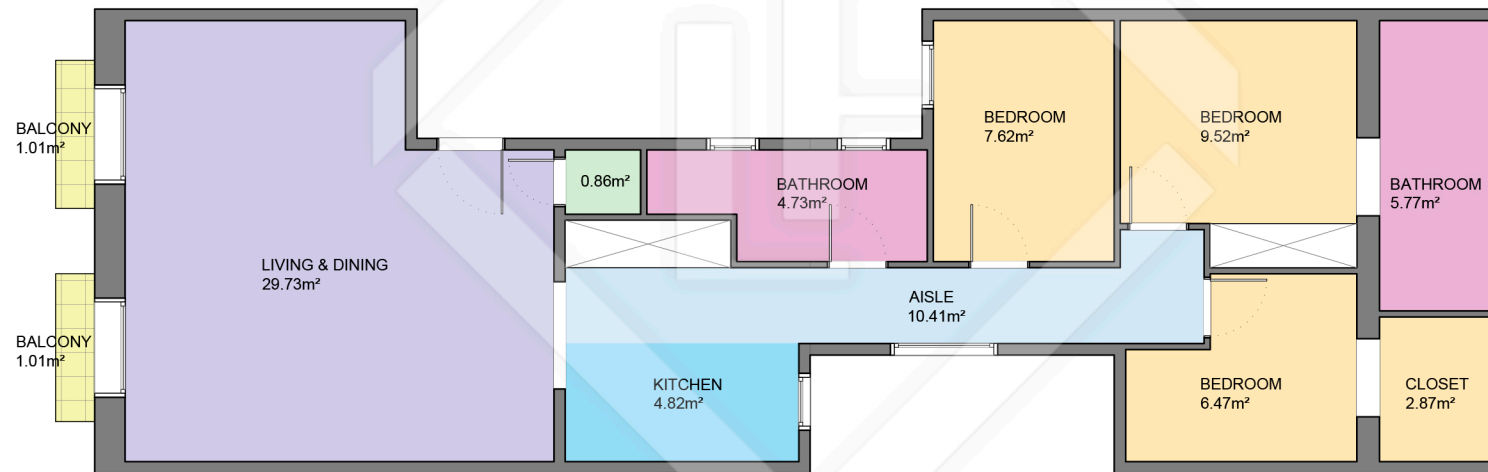

BCN11134

LUCAS FOX
INTERNATIONAL PROPERTIES

LUCAS FOX
INTERNATIONAL PROPERTIES

Scale in metres. Indicative only. Dimensions are approximate. All information contained here is gathered from sources we believe to be reliable. However we cannot guarantee its accuracy and interested persons should rely on their own enquiries.

| Measurements FLOOR | |
|--------------------|---------------------|
| Built surface | 95.37m ² |
| Useful surface | 82.80m ² |
| Exterior surface | 2.02m ² |