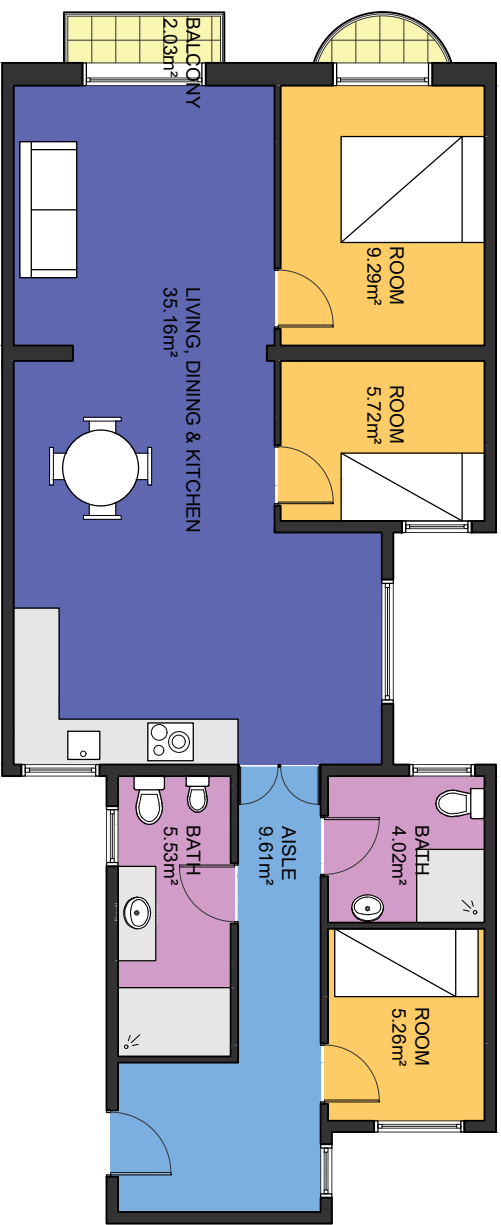

BCN10891

FOURTH FLOOR

Scale in metres. Indicative only. Dimensions are approximate. All information contained here in is gathered from sources we believe to be reliable. However we cannot guarantee its accuracy and interested persons should rely on their own enquiries.

Measurements FOURTH FLOOR	
INTERIOR (Useful surface)	74.59m ²
Balcony	2.03m ²
Built surface	85.78m ²
Height	3.00m