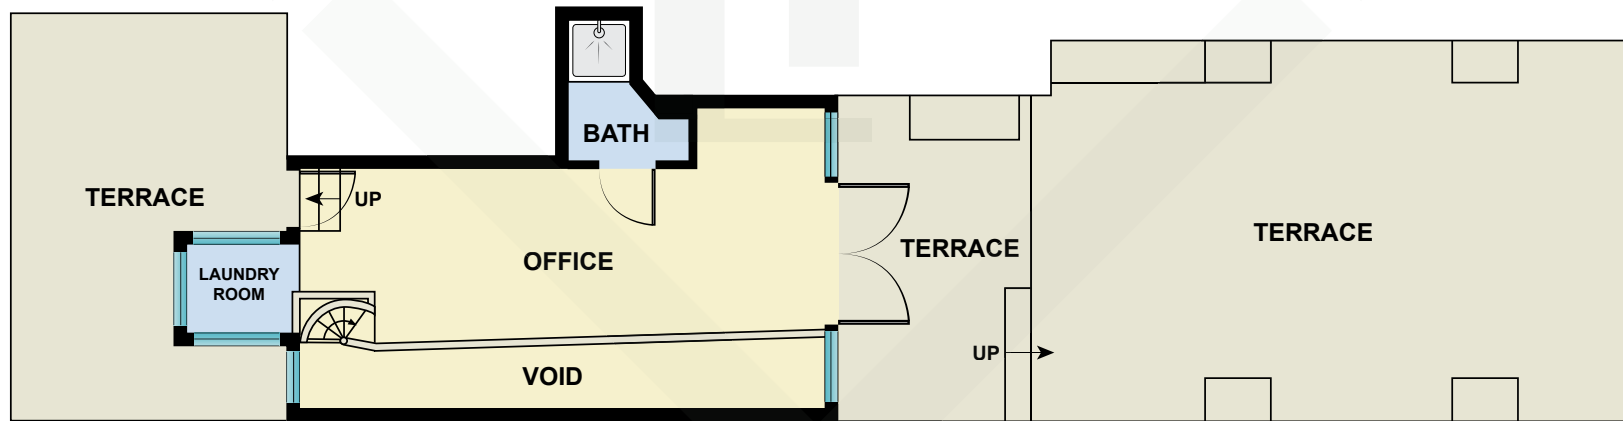

BCN10763

Measurements	
INT	150 m <sup>2</sup>
EXT	100 m <sup>2</sup>

Scale in metres. Indicative only. Dimensions are approximate. All information contained here in is gathered from sources we believe to be reliable. However we cannot guarantee its accuracy and interested persons should rely on their own enquiries.