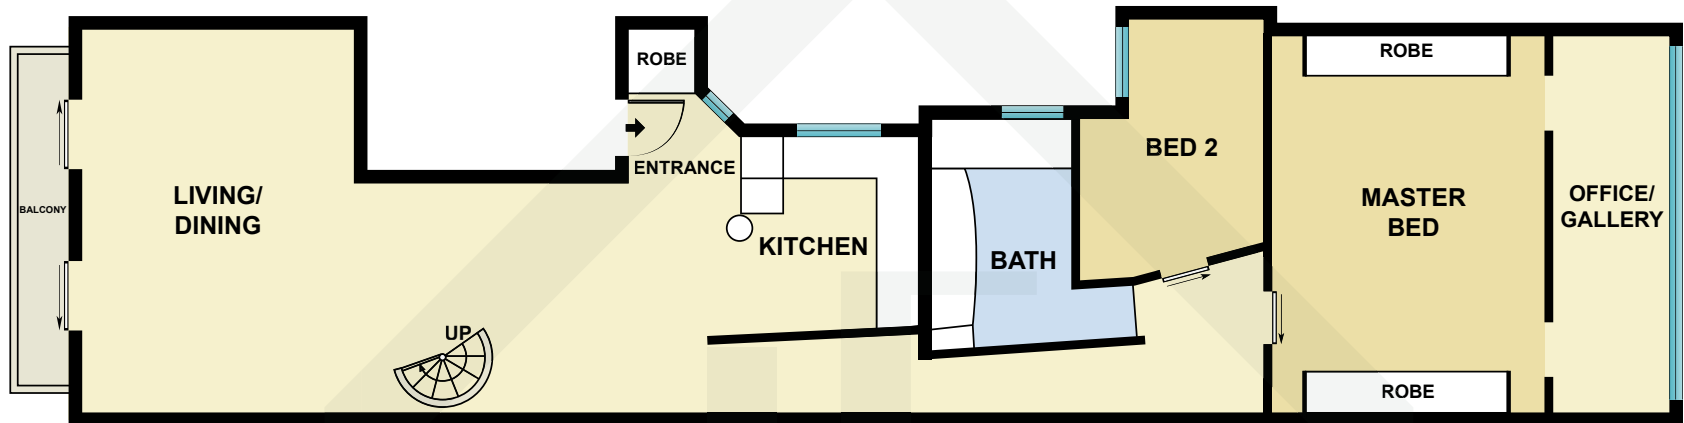

BCN10763

Measurements	
INT	150 m <sup>2</sup>
EXT	100 m <sup>2</sup>

Scale in metres. Indicative only. Dimensions are approximate. All information contained here in is gathered from sources we believe to be reliable. However we cannot guarantee its accuracy and interested persons should rely on their own enquiries.