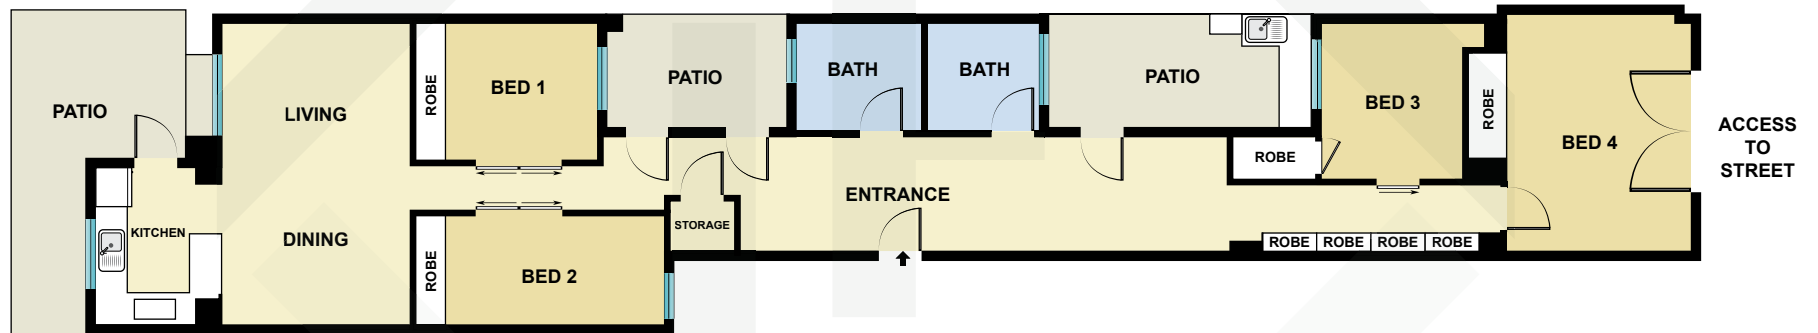

BCN10650

Measurements	
INT	139 m ²
EXT	29m ²

Scale in metres. Indicative only. Dimensions are approximate. All information contained here in is gathered from sources we believe to be reliable. However we cannot guarantee its accuracy and interested persons should rely on their own enquiries.