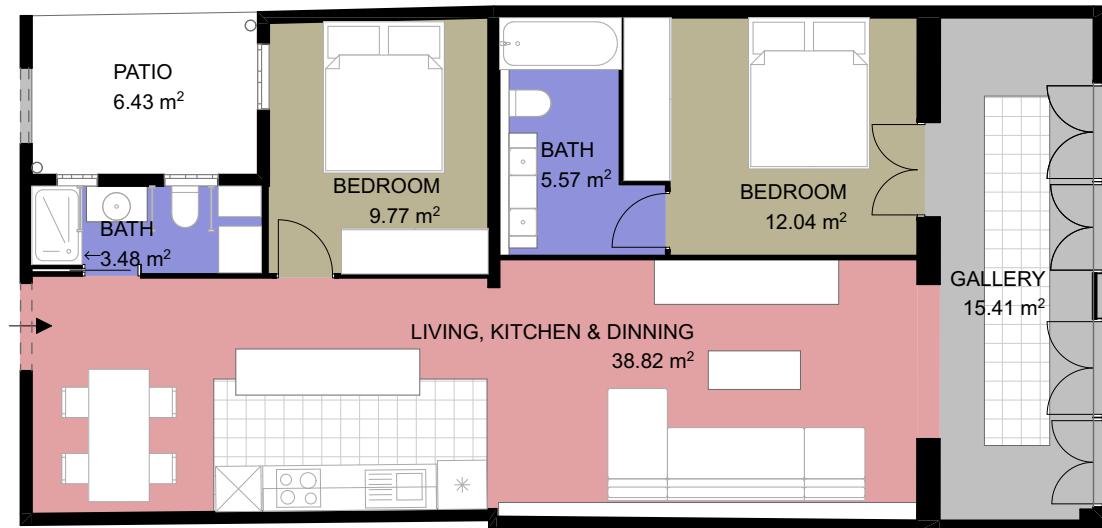

BCN 10535

SCALE (METRES) E:1/100

Scale in metres. Indicative only. Dimensions are approximate. All information contained here in is gathered from sources we believe to be reliable. However we cannot guarantee its accuracy and interested persons should rely on their own enquiries.

Measurements <b>FOURTH FLOOR</b>	
<b>INTERIOR (Useful surface)</b>	85,09 m <sup>2</sup>
<b>EXTERIOR</b>	6,43 m <sup>2</sup>
<b>Built surface</b>	96,73 m <sup>2</sup>