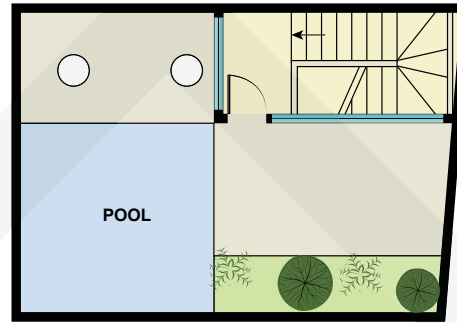

# BCN10493

Roof

Mezzanine

Second Floor

Ground Floor

First Floor

Measurements	
INT	182 m <sup>2</sup>
EXT	42 m <sup>2</sup>

Scale in metres. Indicative only. Dimensions are approximate. All information contained here in is gathered from sources we believe to be reliable. However we cannot guarantee its accuracy and interested persons should rely on their own enquiries.