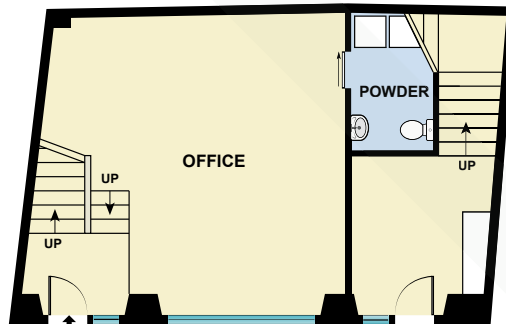

# BCN10493

Roof

Mezzanine

Second Floor

Ground Floor

First Floor

Measurements	
INT	182 m <sup>2</sup>
EXT	42 m <sup>2</sup>

Scale in metres. Indicative only. Dimensions are approximate. All information contained here in is gathered from sources we believe to be reliable. However we cannot guarantee its accuracy and interested persons should rely on their own enquiries.