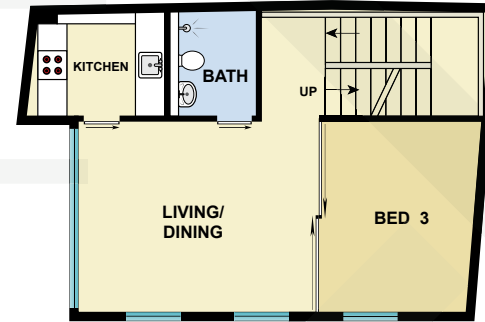

# BCN10493

Roof

Mezzanine

Second Floor

Ground Floor

First Floor

Measurements	
INT	182 m <sup>2</sup>
EXT	42 m <sup>2</sup>

Scale in metres. Indicative only. Dimensions are approximate. All information contained here in is gathered from sources we believe to be reliable. However we cannot guarantee its accuracy and interested persons should rely on their own enquiries.