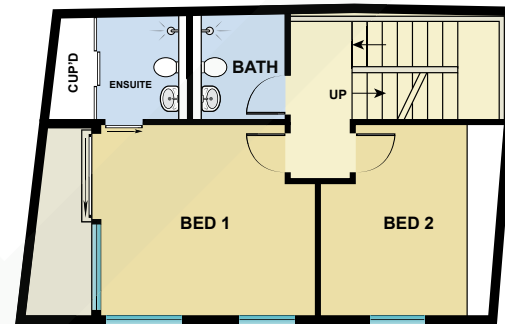

# BCN10493

Roof

Mezzanine

Second Floor

Ground Floor

First Floor

Measurements	
INT	182 m <sup>2</sup>
EXT	42 m <sup>2</sup>

Scale in metres. Indicative only. Dimensions are approximate. All information contained here in is gathered from sources we believe to be reliable. However we cannot guarantee its accuracy and interested persons should rely on their own enquiries.