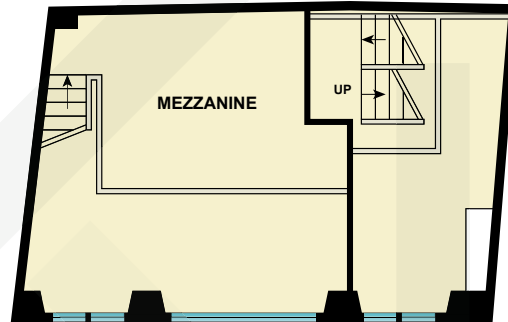

# BCN10493

Roof

Mezzanine

Second Floor

Ground Floor

First Floor

Measurements	
INT	182 m <sup>2</sup>
EXT	42 m <sup>2</sup>

Scale in metres. Indicative only. Dimensions are approximate. All information contained here in is gathered from sources we believe to be reliable. However we cannot guarantee its accuracy and interested persons should rely on their own enquiries.