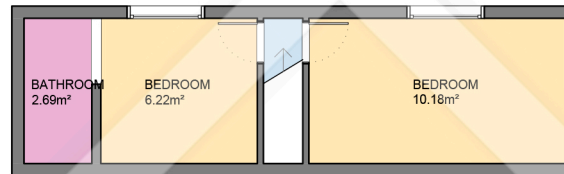

BCN10422

Attic floor

LUCAS FOX
INTERNATIONAL PROPERTIES

LUCAS FOX
INTERNATIONAL PROPERTIES

Scale in metres. Indicative only. Dimensions are approximate. All information contained here is gathered from sources we believe to be reliable. However we cannot guarantee its accuracy and interested persons should rely on their own enquiries.

Measurements FLOOR	
Built surface	228.53m ²
Useful surface	200.90m ²
Exterior surface	7.20m ²