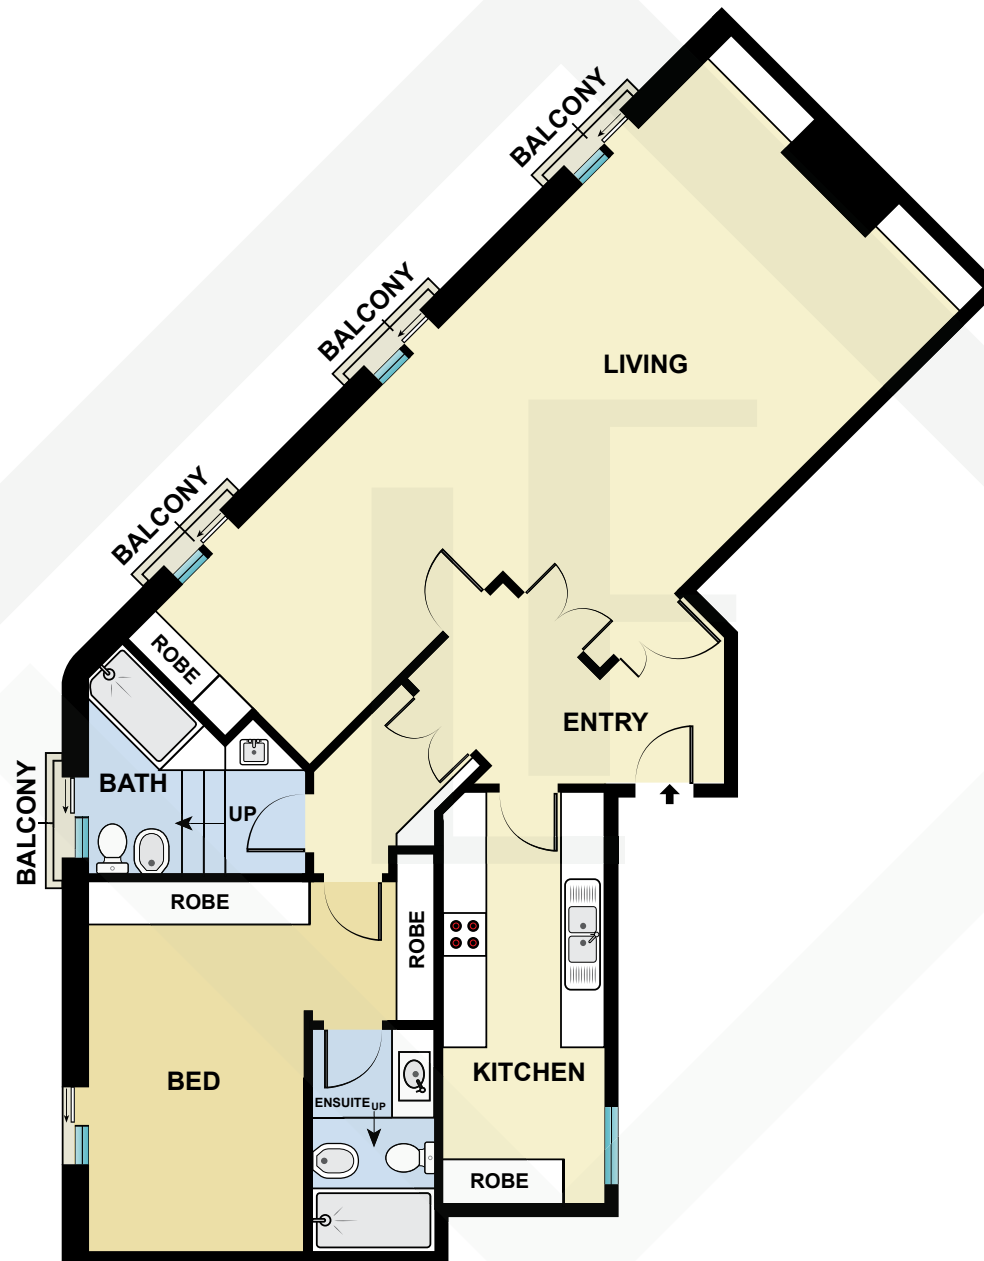

BCN10362

Measurements	
INT	120 m <sup>2</sup>
EXT	3 m <sup>2</sup>

Scale in metres. Indicative only. Dimensions are approximate. All information contained here in is gathered from sources we believe to be reliable. However we cannot guarantee its accuracy and interested persons should rely on their own enquiries.