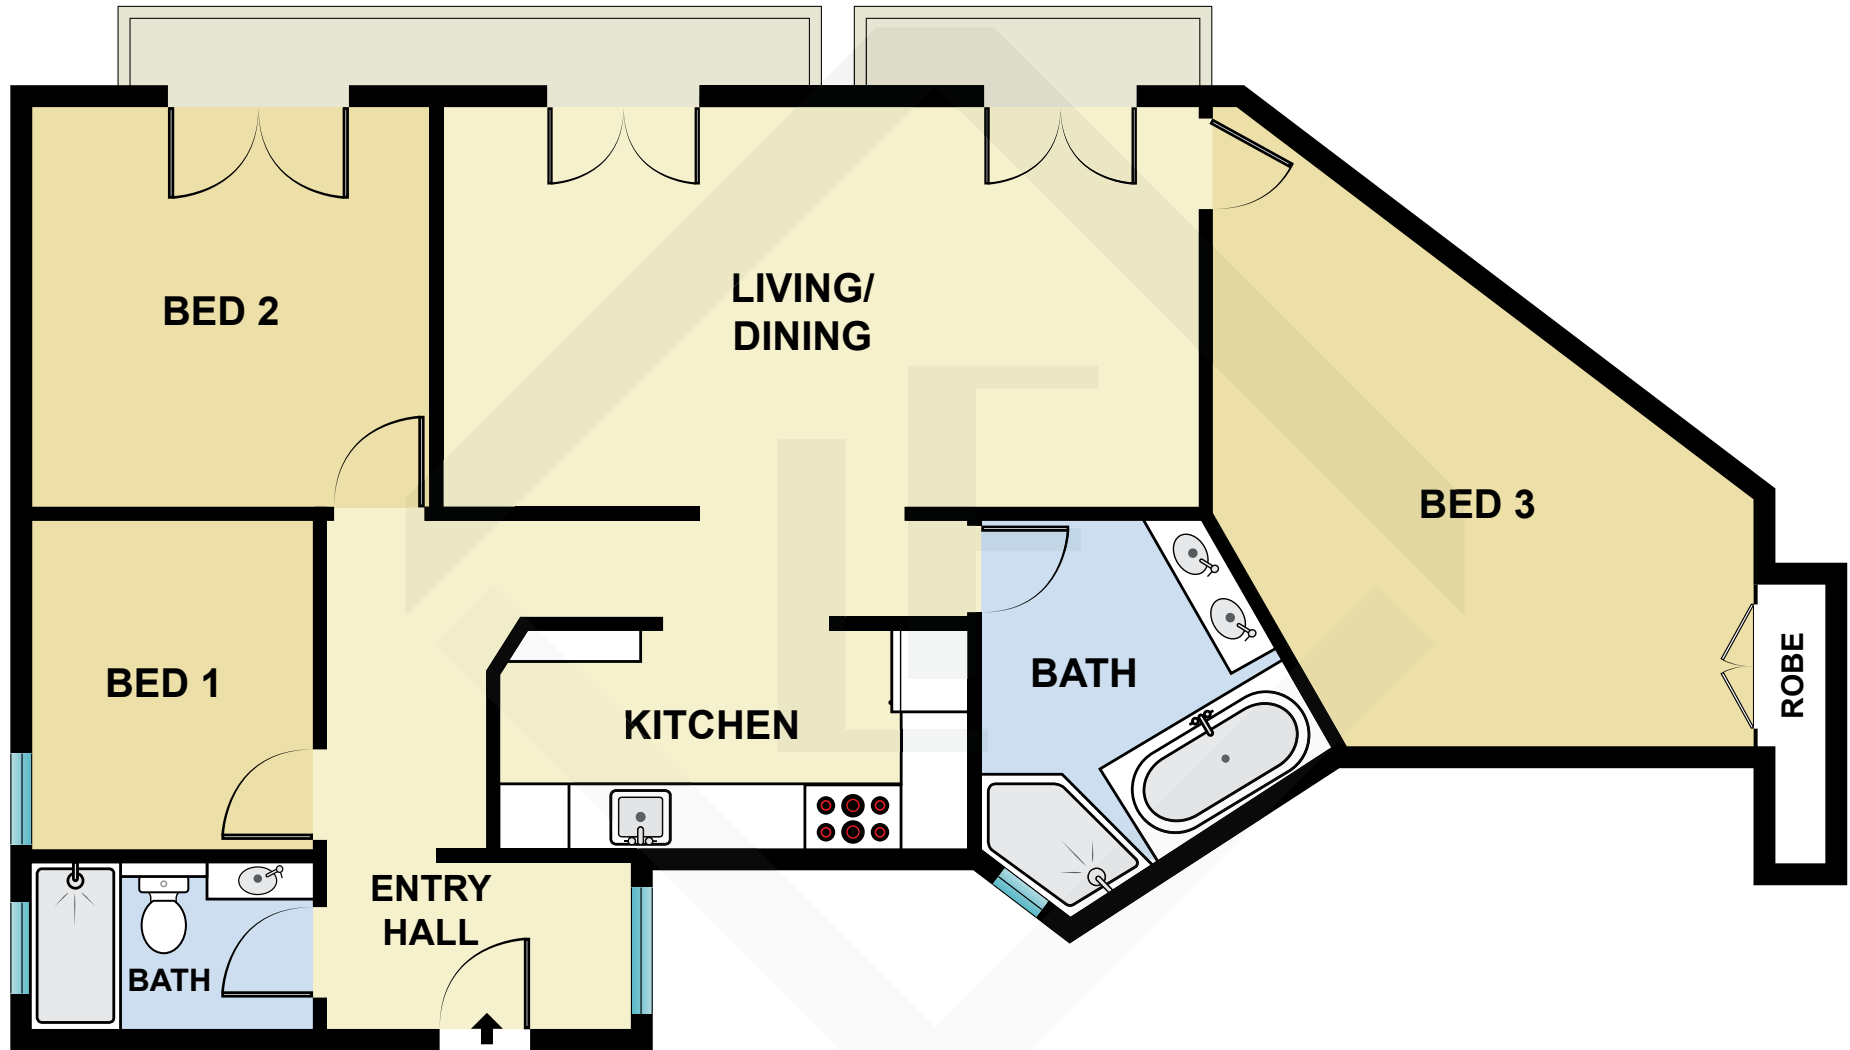

BCN10306

Measurements	
INT	103 m ²
EXT	8 m ²

Scale in metres. Indicative only. Dimensions are approximate. All information contained here in is gathered from sources we believe to be reliable. However we cannot guarantee its accuracy and interested persons should rely on their own enquiries.