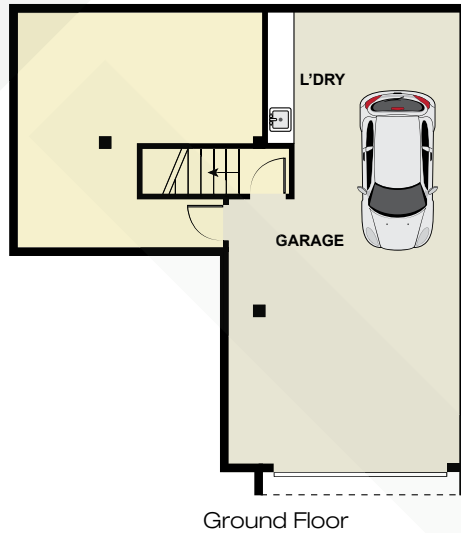

BCN10235

Measurements	
INT	270 m ²
PLOT SIZE	601 m ²

Scale in metres. Indicative only. Dimensions are approximate. All information contained here in is gathered from sources we believe to be reliable. However we cannot guarantee its accuracy and interested persons should rely on their own enquiries.