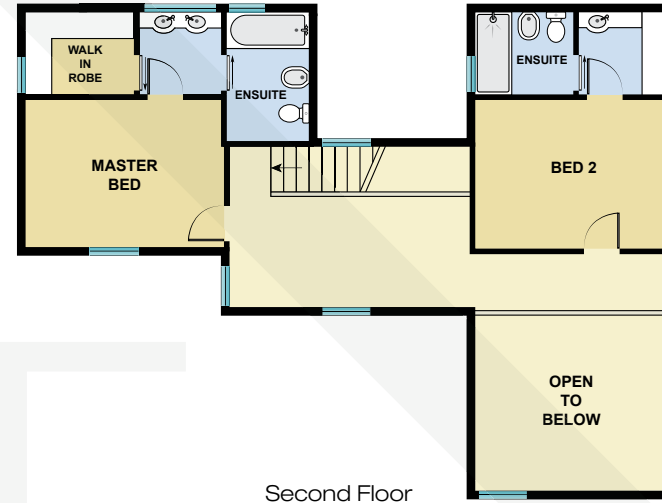

BCN10235

Measurements	
INT	270 m ²
PLOT SIZE	601 m ²

Scale in metres. Indicative only. Dimensions are approximate. All information contained here in is gathered from sources we believe to be reliable. However we cannot guarantee its accuracy and interested persons should rely on their own enquiries.