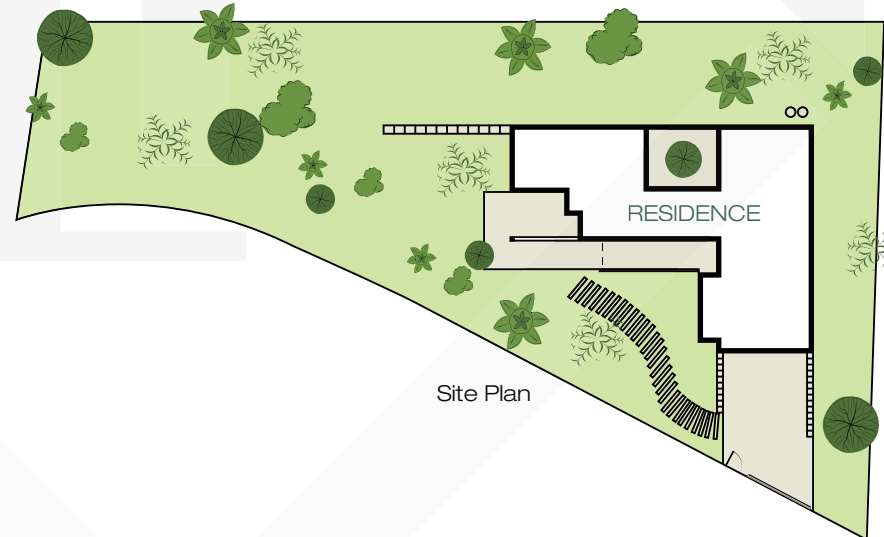

BCN10235

Measurements	
INT	270 m ²
PLOT SIZE	601 m ²

Scale in metres. Indicative only. Dimensions are approximate. All information contained here in is gathered from sources we believe to be reliable. However we cannot guarantee its accuracy and interested persons should rely on their own enquiries.