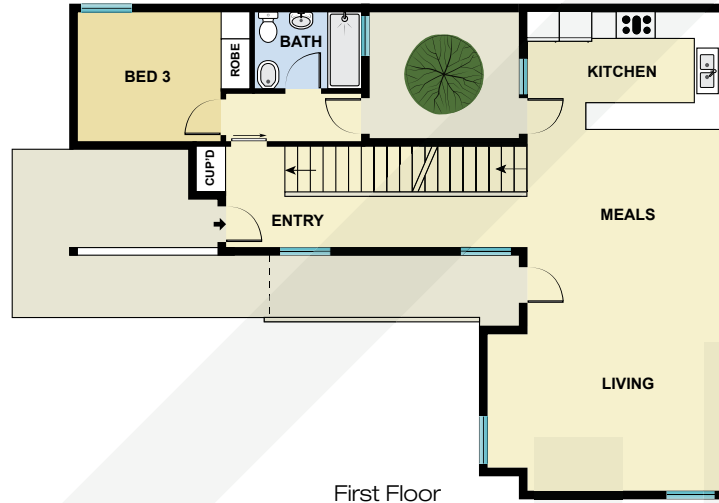

BCN10235

Measurements	
INT	270 m ²
PLOT SIZE	601 m ²

Scale in metres. Indicative only. Dimensions are approximate. All information contained here in is gathered from sources we believe to be reliable. However we cannot guarantee its accuracy and interested persons should rely on their own enquiries.