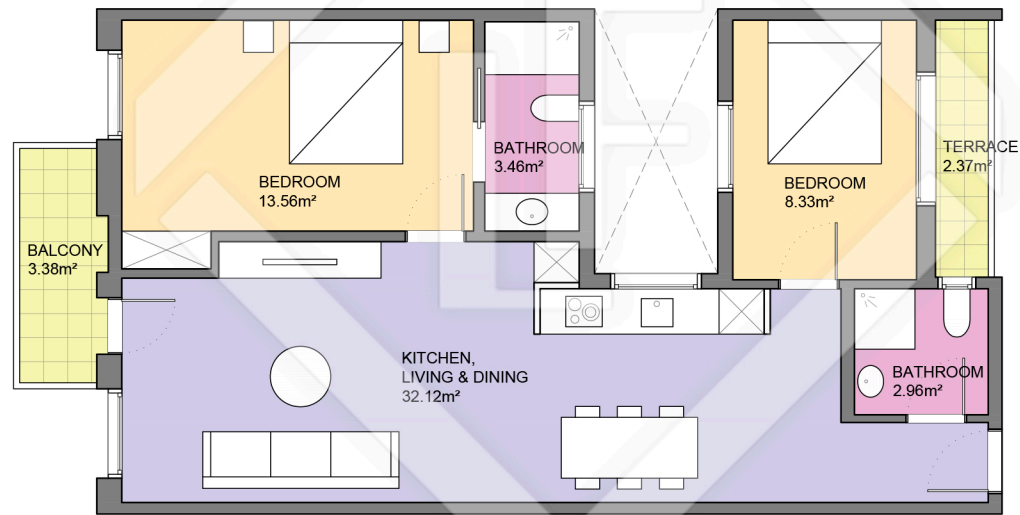

BCN10135

LUCAS FOX

INTERNATIONAL PROPERTIES

LUCAS FOX
INTERNATIONAL PROPERTIES

Scale in metres. Indicative only. Dimensions are approximate. All information contained here is gathered from sources we believe to be reliable. However we cannot guarantee its accuracy and interested persons should rely on their own enquiries.

Measurements FLOOR	
Built surface	70.63m ²
Useful surface	60.43m ²
Exterior surface	5.75m ²
Height	2.77m