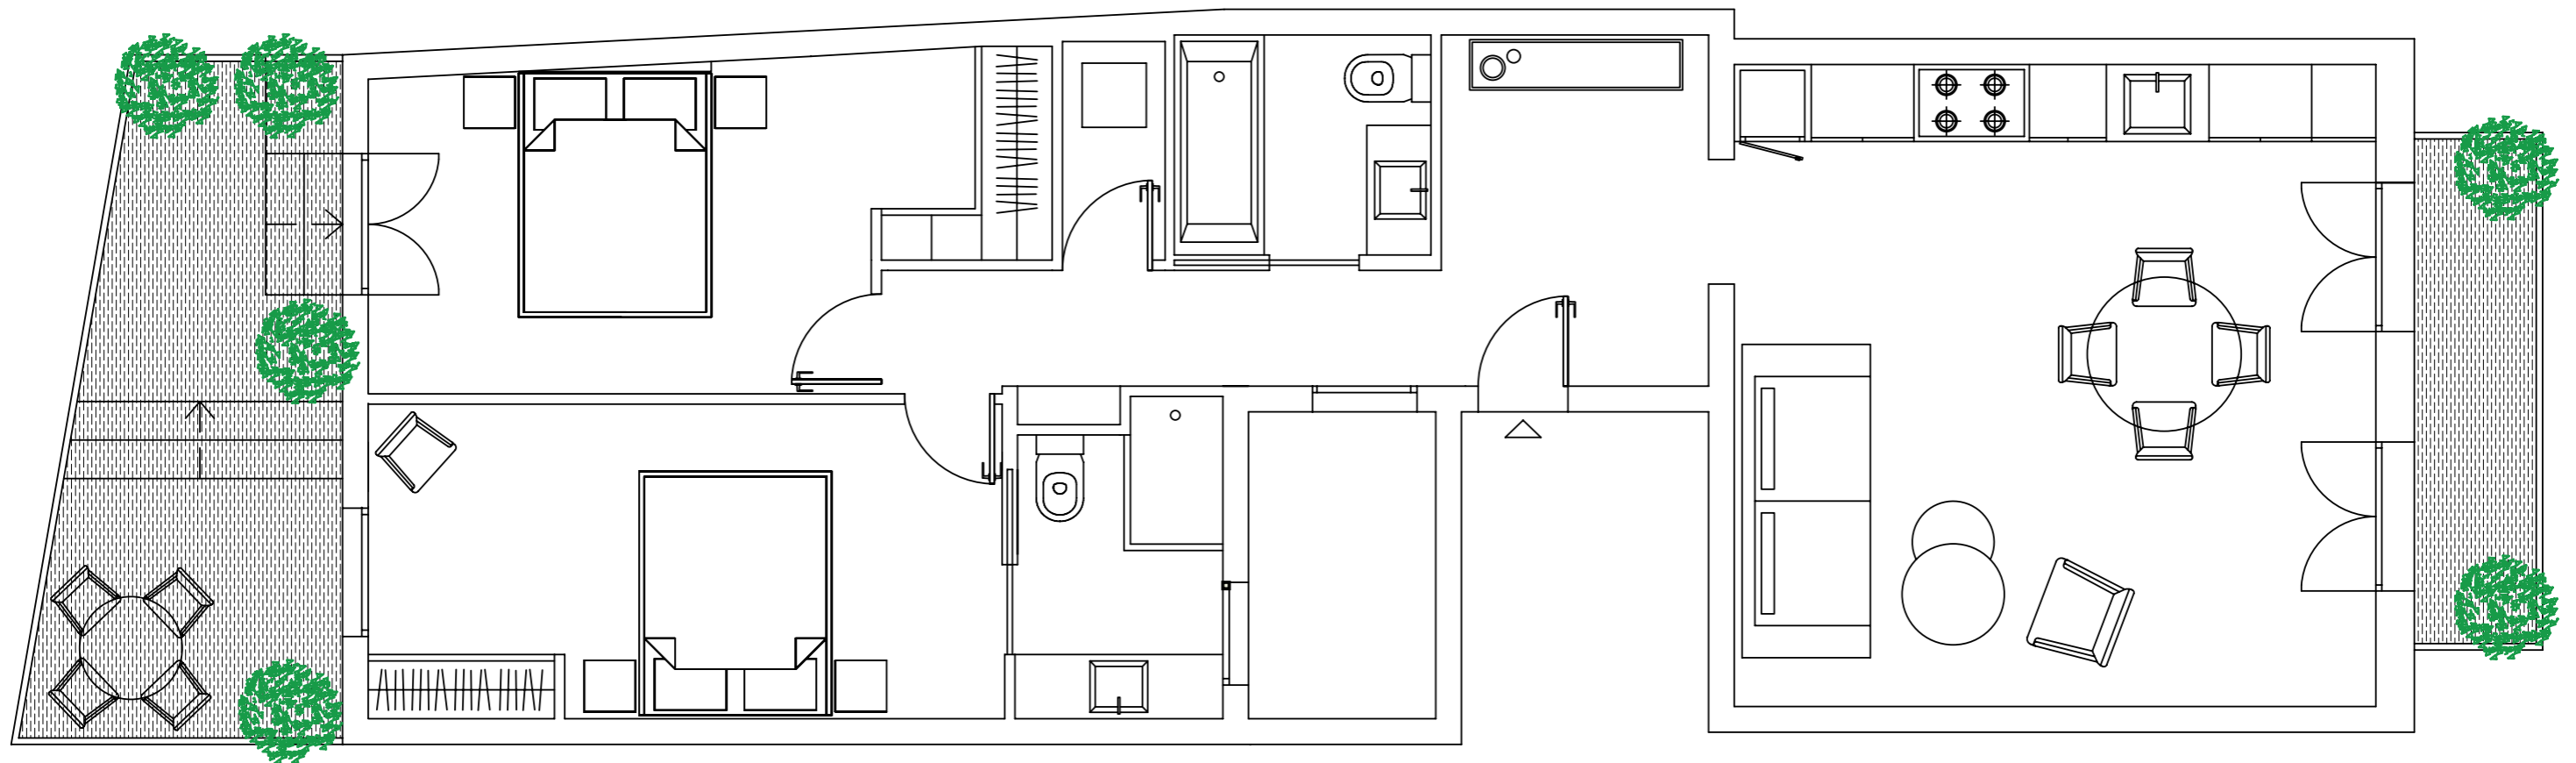

Santa Anna 15

High standard apartments
in the heart of Barcelona

Santa Anna 15

First floor

Apartament size	78m ²
Balcony	2m ²
Terrace	8m ²
Total	88m ²

Santa Anna 15

Second floor

Apartament size 78m²
Balcony 2m²
Total 80m²

x2

x2

x2

Computer simulation of the living room / kitchen

Computer simulation of the living room / kitchen

Computer simulation of the bedroom

Computer simulation of the bathroom

Computer simulation of the terrace

Santa Anna 15, Gòtico
Barcelona