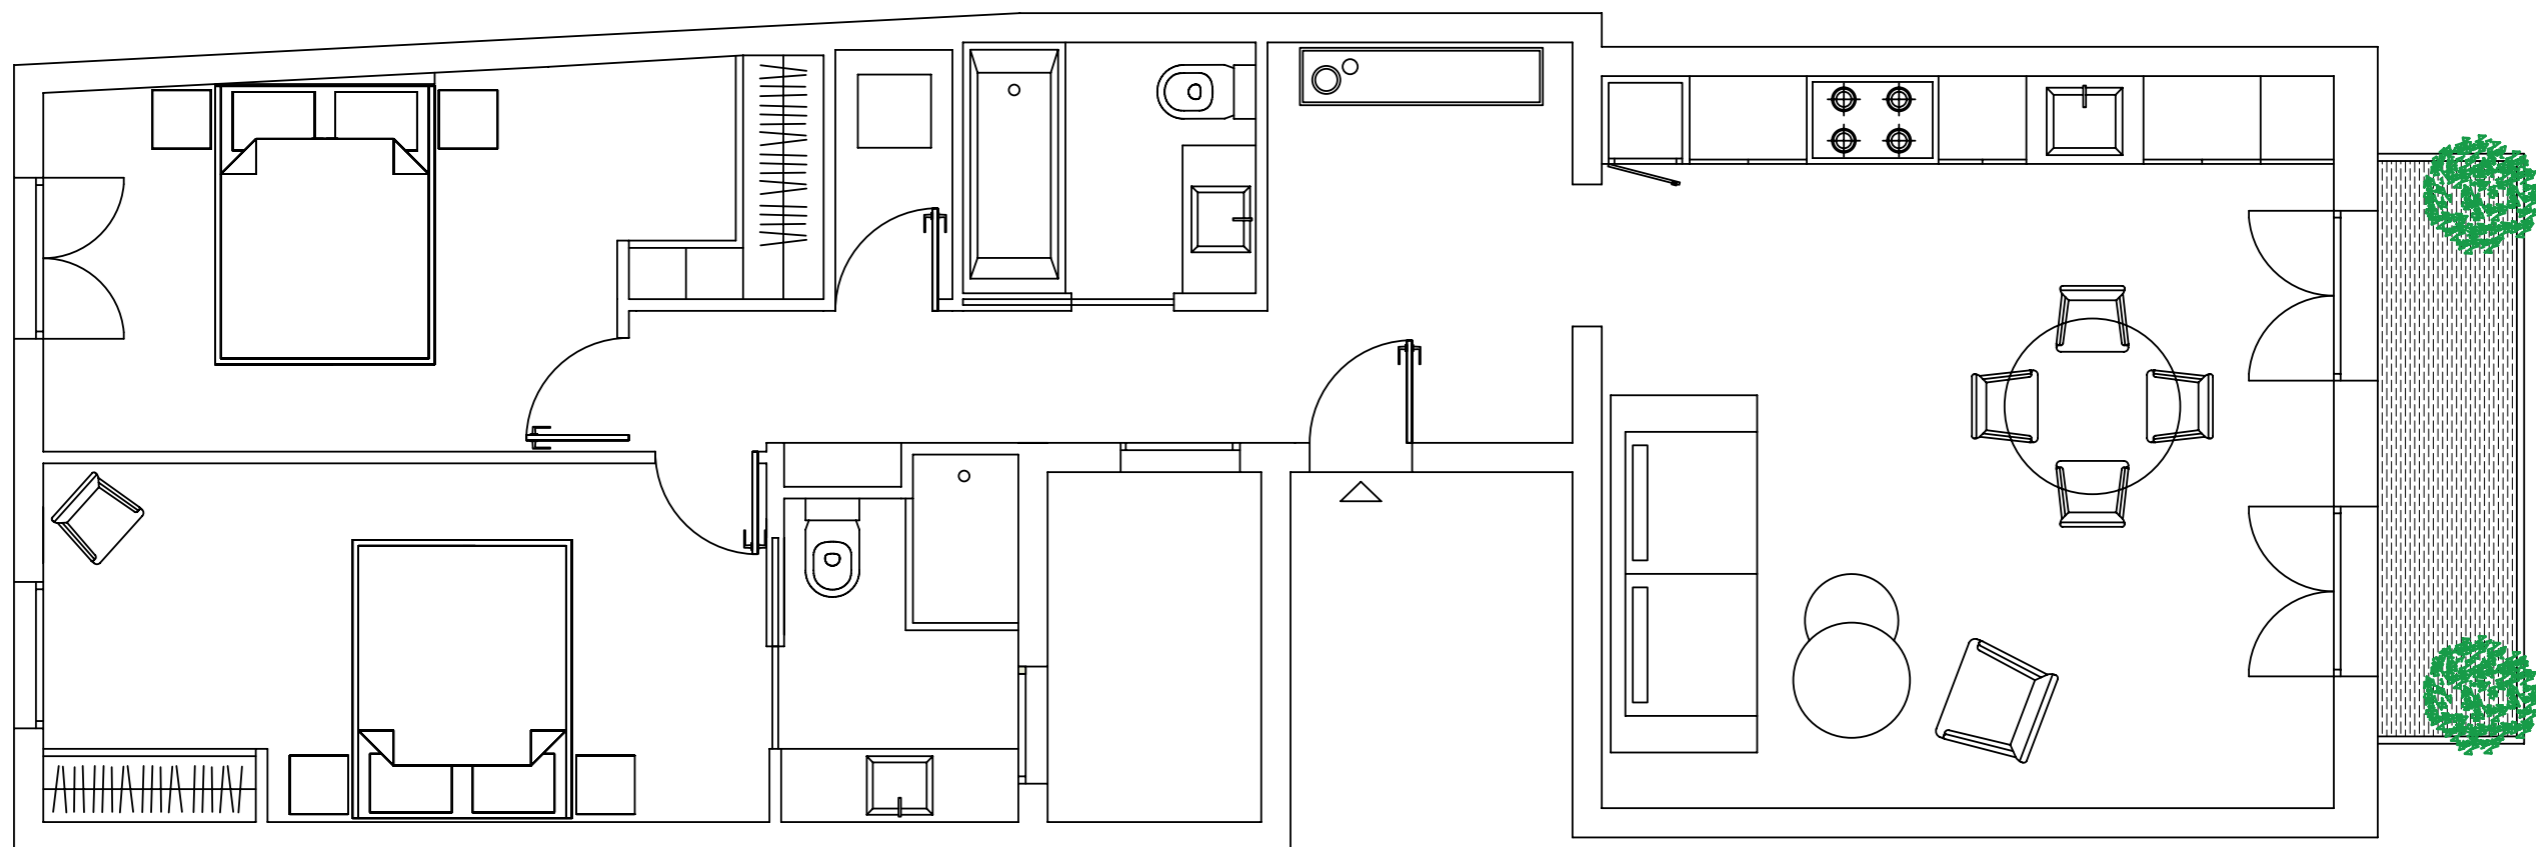

Santa Anna 15

High standard apartments
in the heart of Barcelona

Santa Anna 15

First floor

Apartament size	78m ²
Balcony	2m ²
Terrace	8m ²
Total	88m ²

Santa Anna 15

Second floor

Apartament size 78m²
Balcony 2m²
Total 80m²

x2

x2

x2

Computer simulation of the living room / kitchen

Computer simulation of the living room / kitchen

Computer simulation of the bedroom

Computer simulation of the bathroom

Computer simulation of the terrace

Santa Anna 15, Gòtico
Barcelona