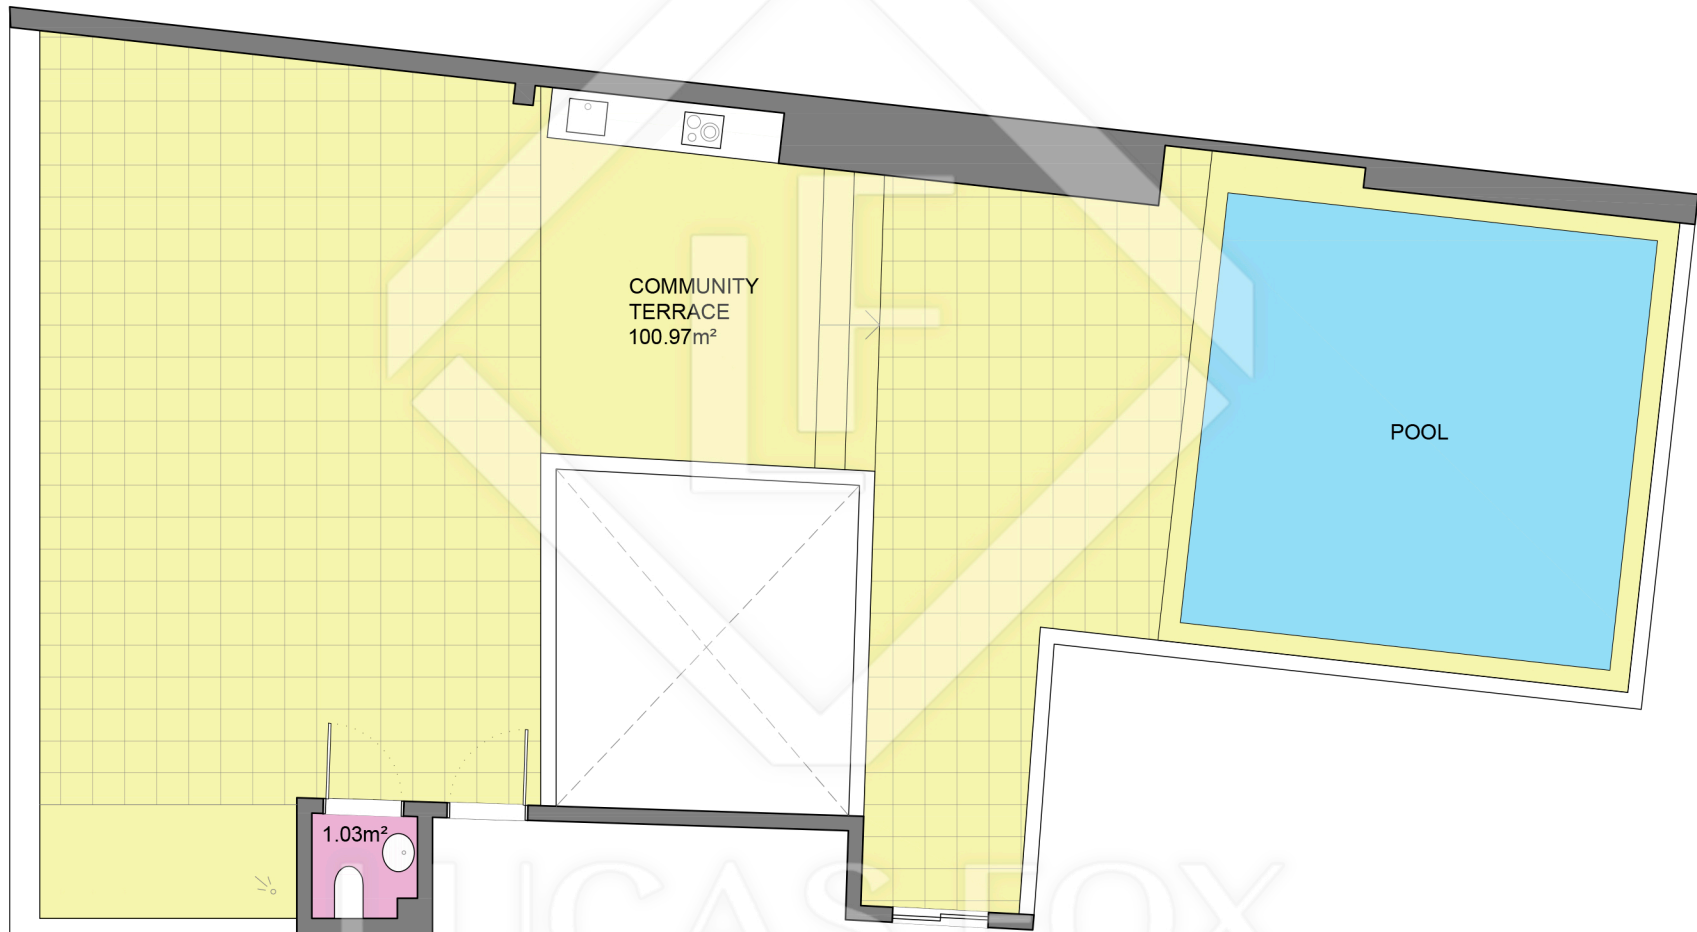

BCN50128

LUCAS FOX
INTERNATIONAL PROPERTIES

LUCAS FOX
INTERNATIONAL PROPERTIES

Scale in metres. Indicative only. Dimensions are approximate. All information contained here is gathered from sources we believe to be reliable. However we cannot guarantee its accuracy and interested persons should rely on their own enquiries.

| Measurements BUILDING ACCESS | |
|------------------------------|---------------------|
| Built surface | 50.75m ² |
| Useful surface | 36.66m ² |
| Height | 2.78m |

BCN50128

LUCAS FOX
INTERNATIONAL PROPERTIES

| Measurements COMMUNITY TERRACE | |
|--------------------------------|----------------------|
| Built surface | 1.75m ² |
| Useful surface | 1.03m ² |
| Exterior surface | 100.97m ² |

LUCAS FOX
INTERNATIONAL PROPERTIES

Scale in metres. Indicative only. Dimensions are approximate. All information contained here is gathered from sources we believe to be reliable. However we cannot guarantee its accuracy and interested persons should rely on their own enquiries.