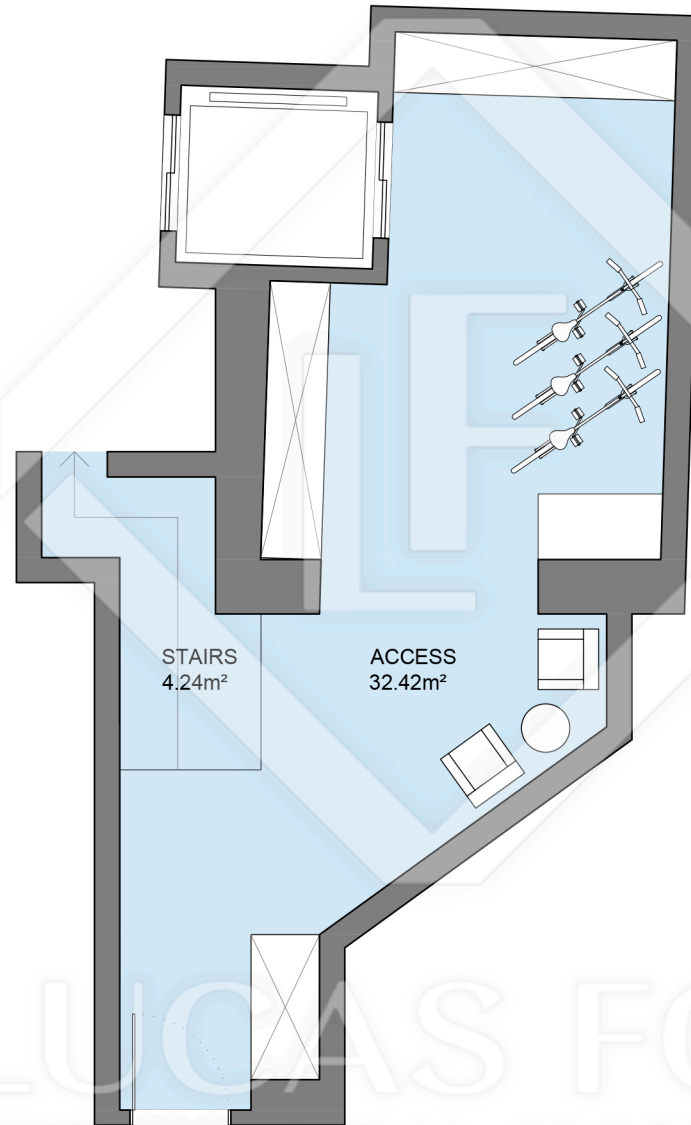

BCN50128

LUCAS FOX
INTERNATIONAL PROPERTIES

LUCAS FOX
INTERNATIONAL PROPERTIES

Scale in metres. Indicative only. Dimensions are approximate. All information contained here is gathered from sources we believe to be reliable. However we cannot guarantee its accuracy and interested persons should rely on their own enquiries.

| Measurements BUILDING ACCESS | |
|------------------------------|---------------------|
| Built surface | 50.75m ² |
| Useful surface | 36.66m ² |
| Height | 2.78m |

BCN50128

LUCAS FOX
INTERNATIONAL PROPERTIES

| Measurements COMMUNITY TERRACE | |
|--------------------------------|----------------------|
| Built surface | 1.75m ² |
| Useful surface | 1.03m ² |
| Exterior surface | 100.97m ² |

LUCAS FOX
INTERNATIONAL PROPERTIES

Scale in metres. Indicative only. Dimensions are approximate. All information contained here is gathered from sources we believe to be reliable. However we cannot guarantee its accuracy and interested persons should rely on their own enquiries.