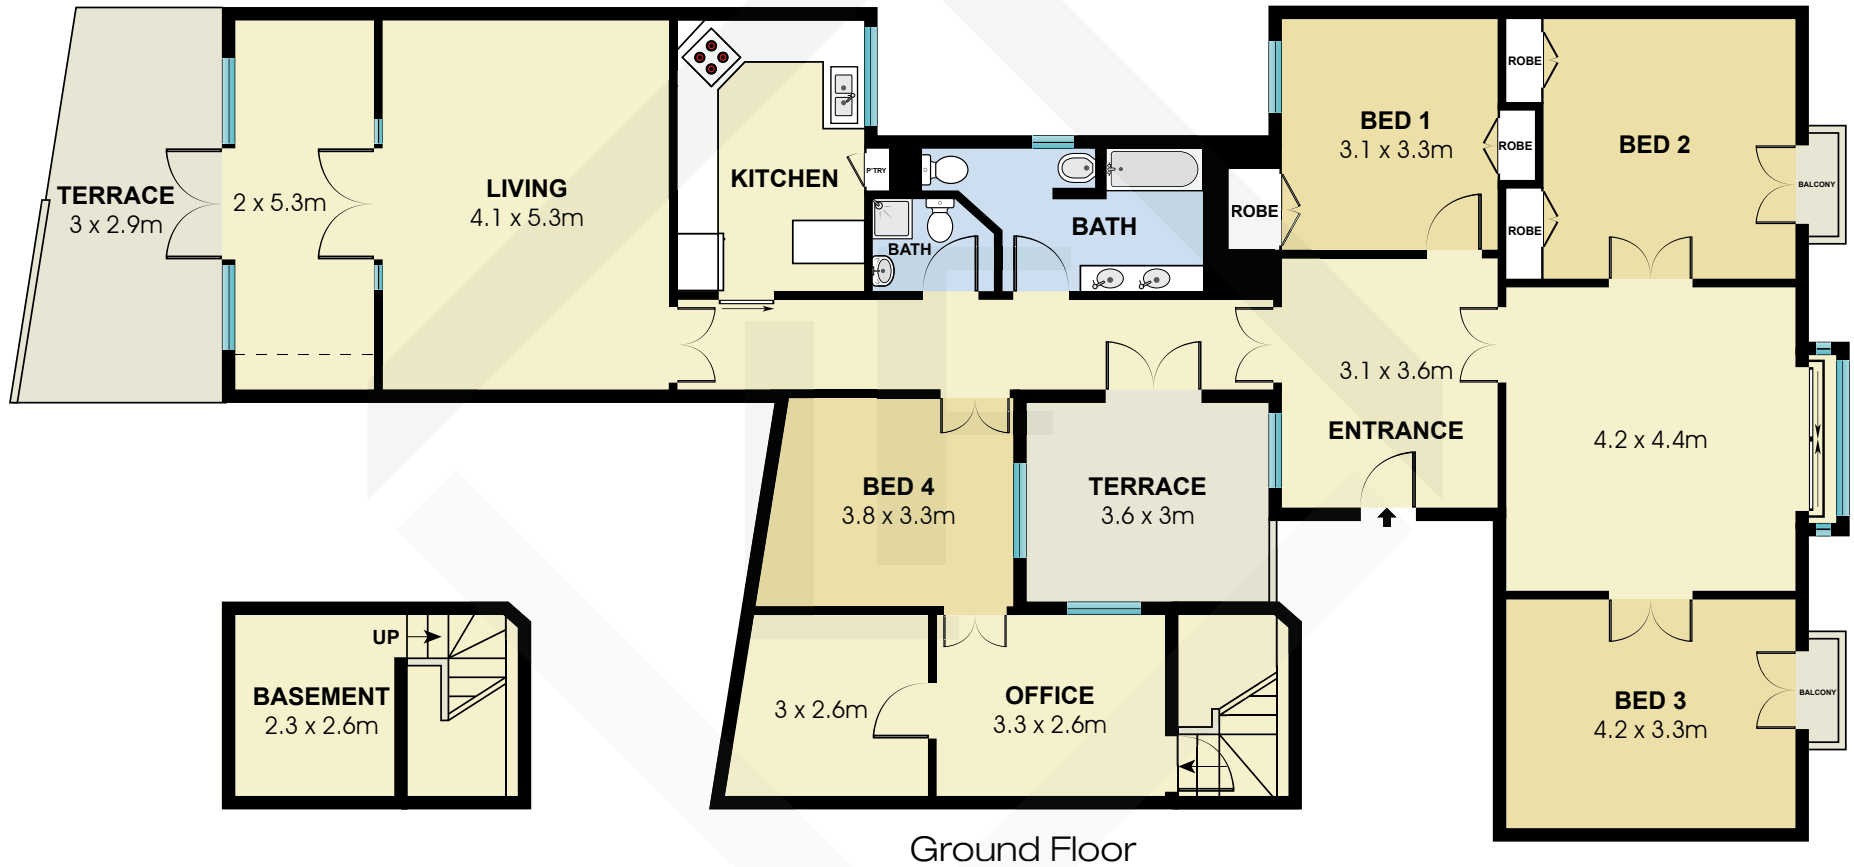

LFS7218

Measurements	
INT	185 m <sup>2</sup>
EXT	28 m <sup>2</sup>

Scale in metres. Indicative only. Dimensions are approximate. All information contained here in is gathered from sources we believe to be reliable. However we cannot guarantee its accuracy and interested persons should rely on their own enquiries.