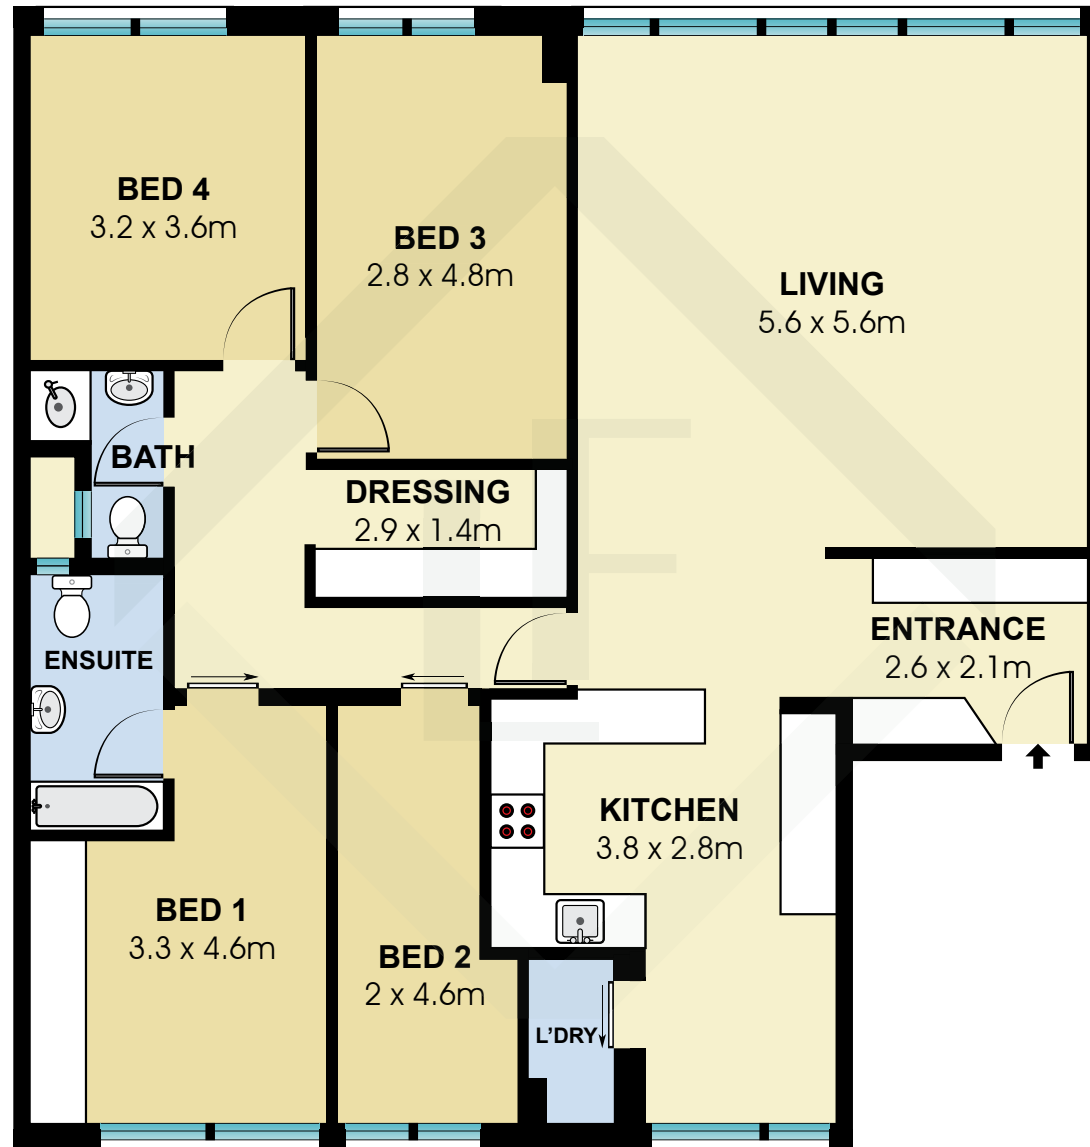

LFS5063

Measurements	
INT	133 m <sup>2</sup>

Scale in metres. Indicative only. Dimensions are approximate. All information contained here in is gathered from sources we believe to be reliable. However we cannot guarantee its accuracy and interested persons should rely on their own enquiries.