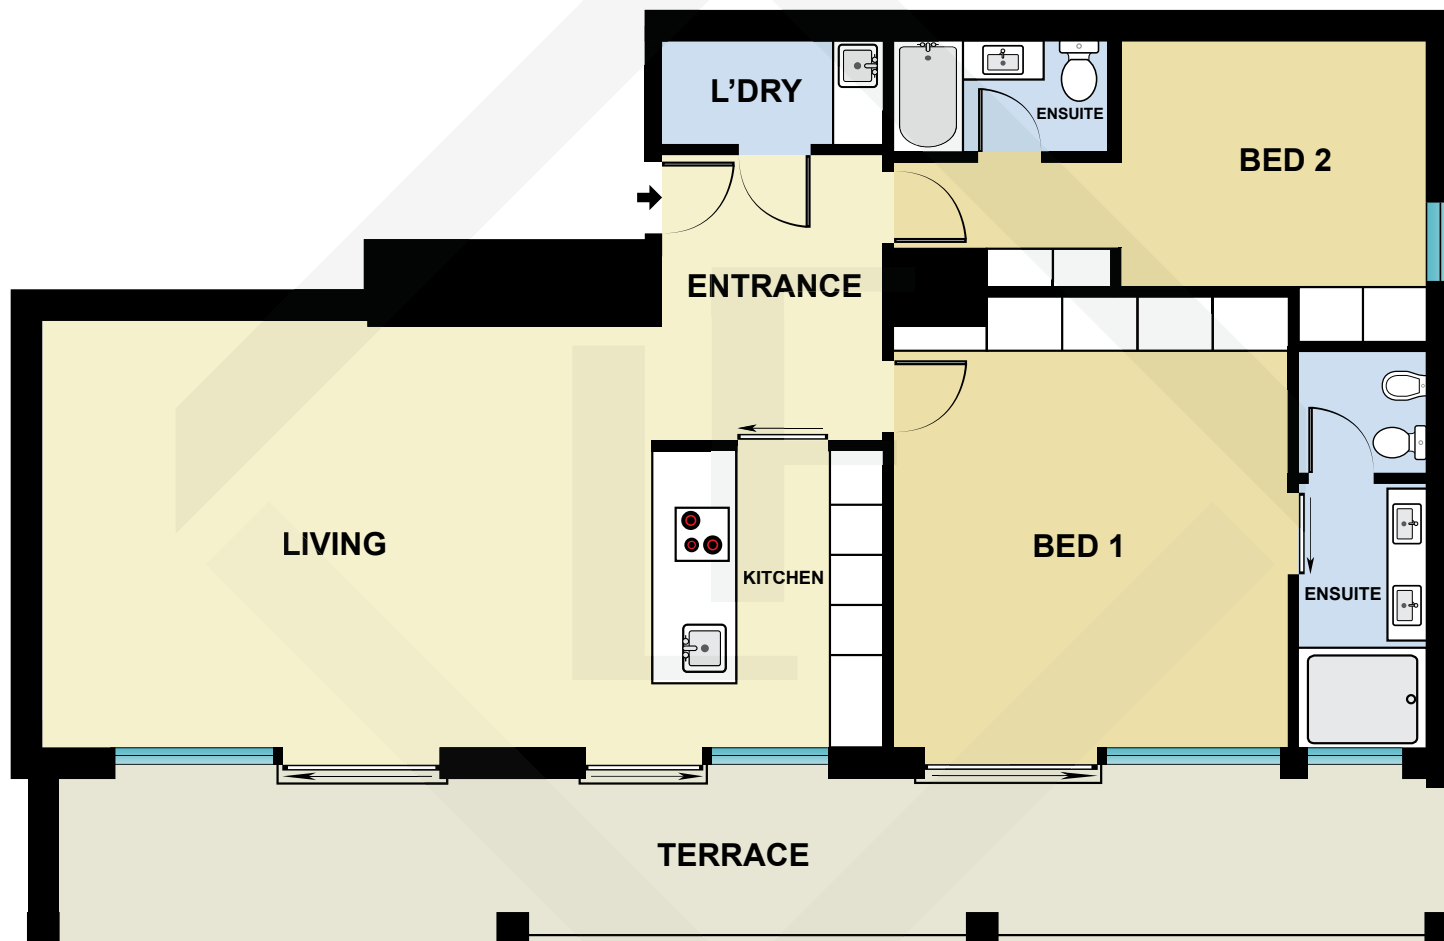

LFS5010B

Measurements	
INT	114 m ²
EXT	28 m ²

Scale in metres. Indicative only. Dimensions are approximate. All information contained here in is gathered from sources we believe to be reliable. However we cannot guarantee its accuracy and interested persons should rely on their own enquiries.