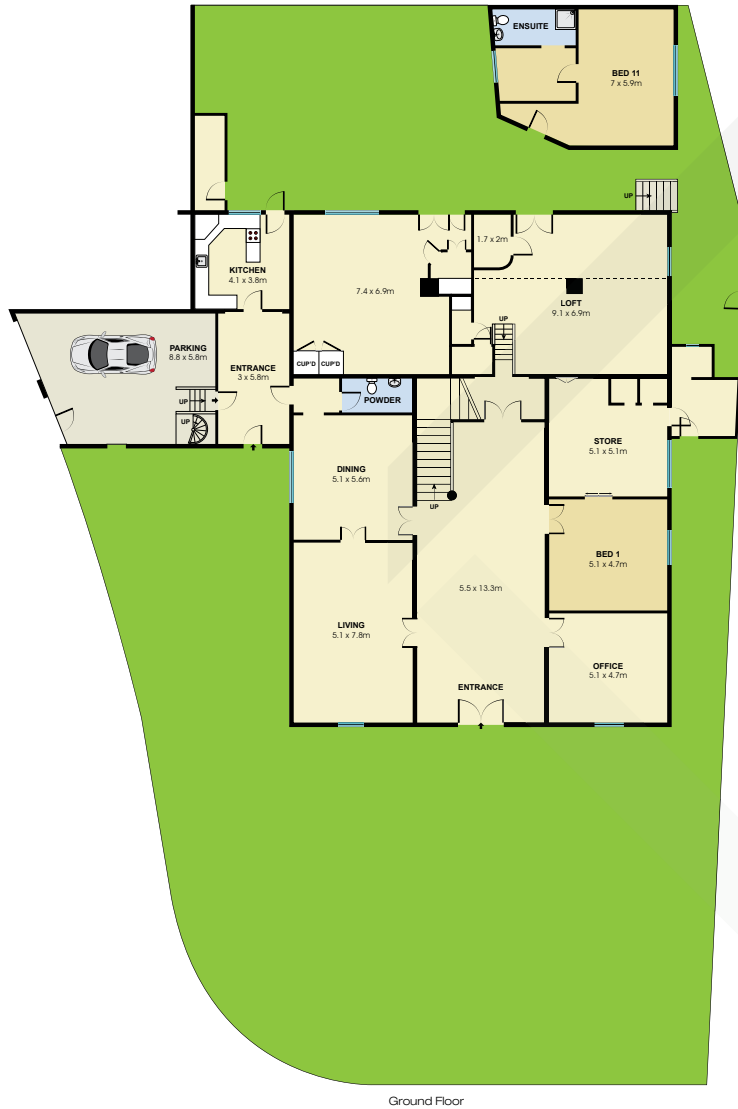

LFS4475

Measurements	
INT	1029 m ²
EXT	786 m ²

Scale in metres. Indicative only. Dimensions are approximate. All information contained here in is gathered from sources we believe to be reliable. However we cannot guarantee its accuracy and interested persons should rely on their own enquiries.