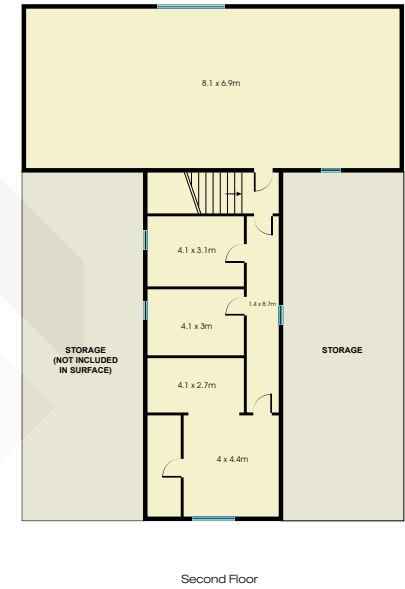

LFS4475

Measurements	
INT	1029 m ²
EXT	786 m ²

Scale in metres. Indicative only. Dimensions are approximate. All information contained here in is gathered from sources we believe to be reliable. However we cannot guarantee its accuracy and interested persons should rely on their own enquiries.