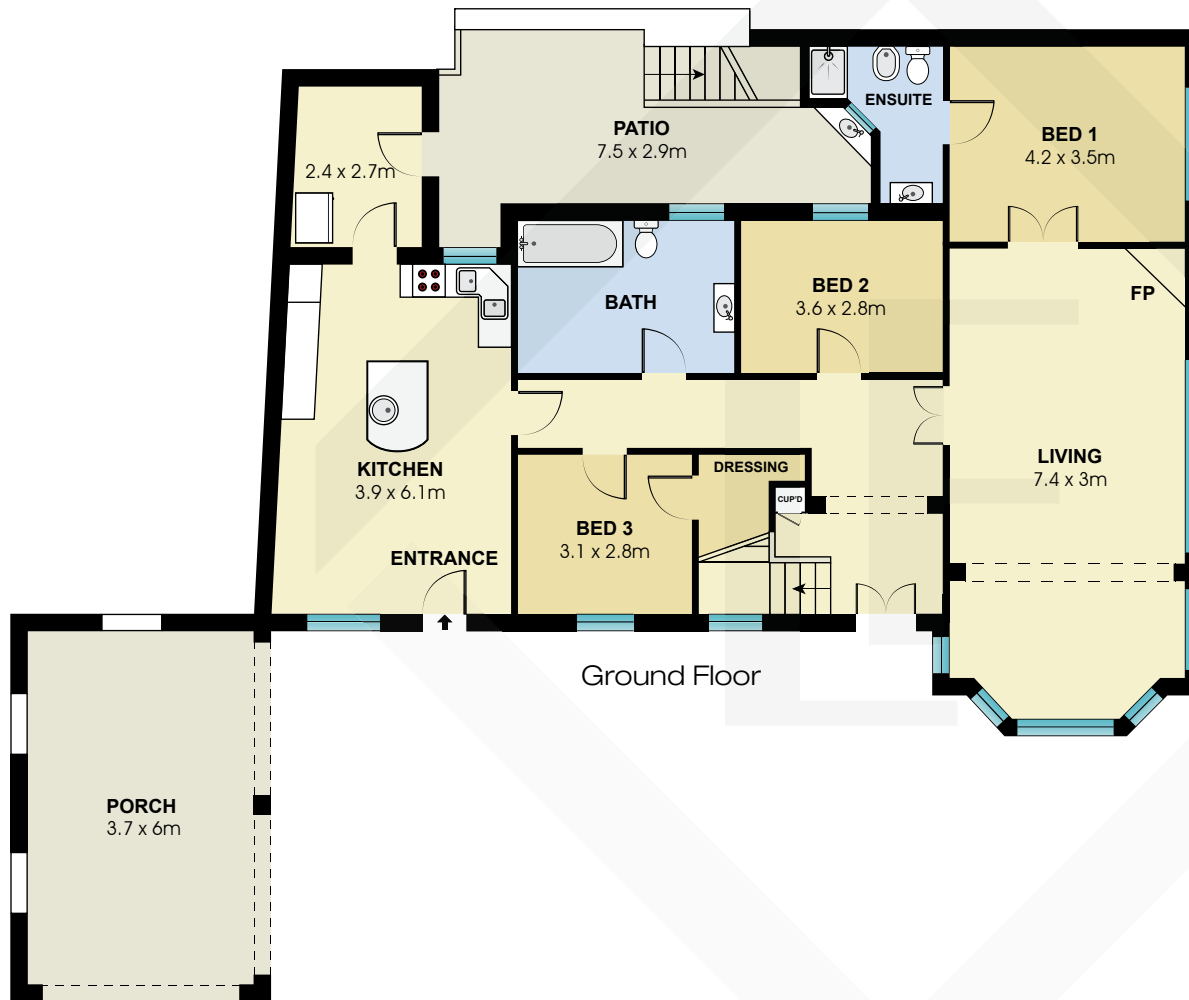

LFS2274

First Floor

Measurements	
INT	263 m ²

Scale in metres. Indicative only. Dimensions are approximate. All information contained here in is gathered from sources we believe to be reliable. However we cannot guarantee its accuracy and interested persons should rely on their own enquiries.