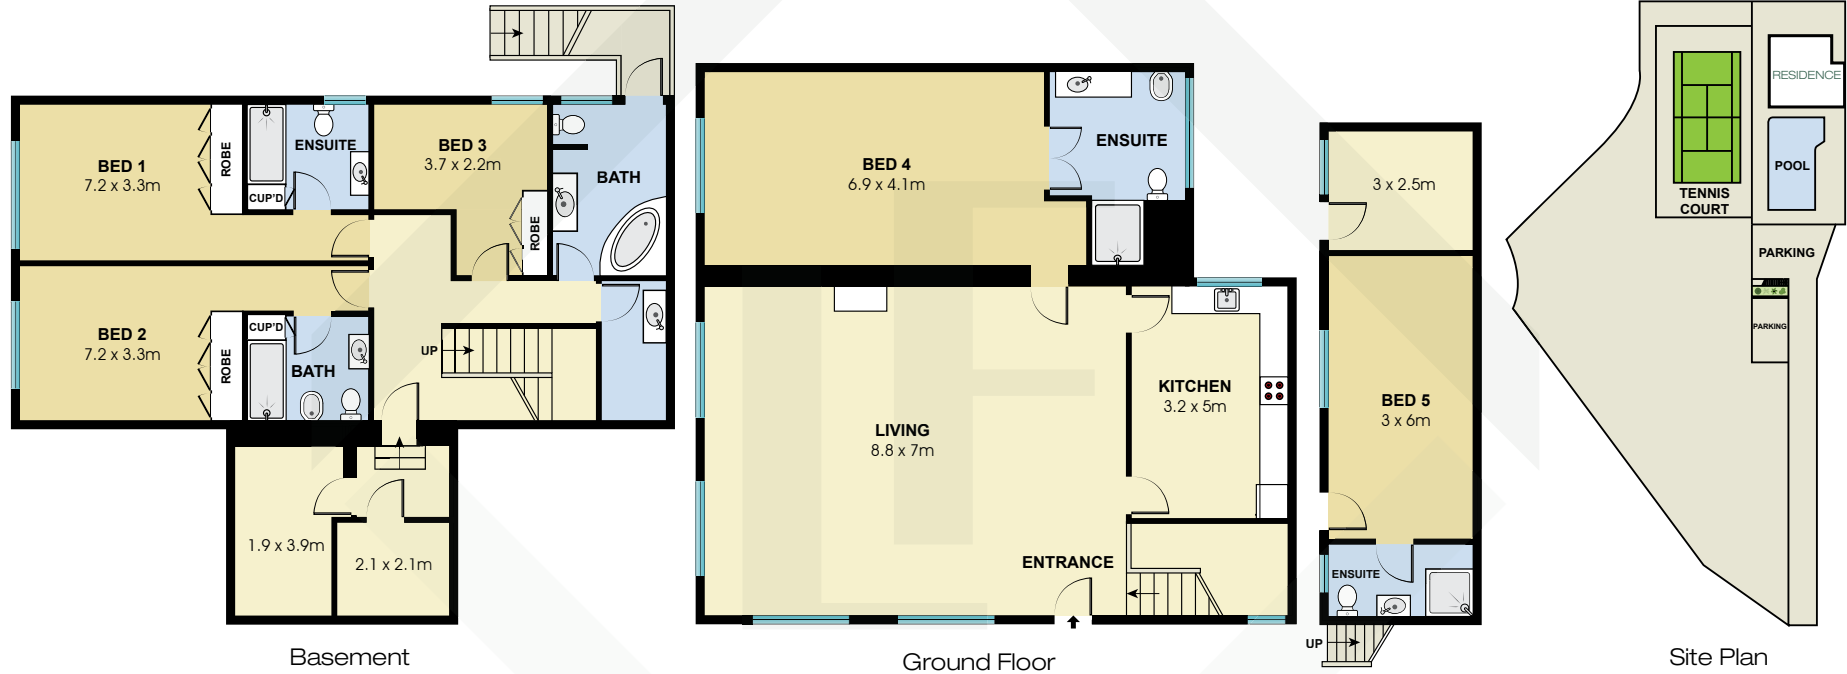

LFS2167

Measurements	
INT	297 m ²
EXT	3688 m ²

Scale in metres. Indicative only. Dimensions are approximate. All information contained here in is gathered from sources we believe to be reliable. However we cannot guarantee its accuracy and interested persons should rely on their own enquiries.