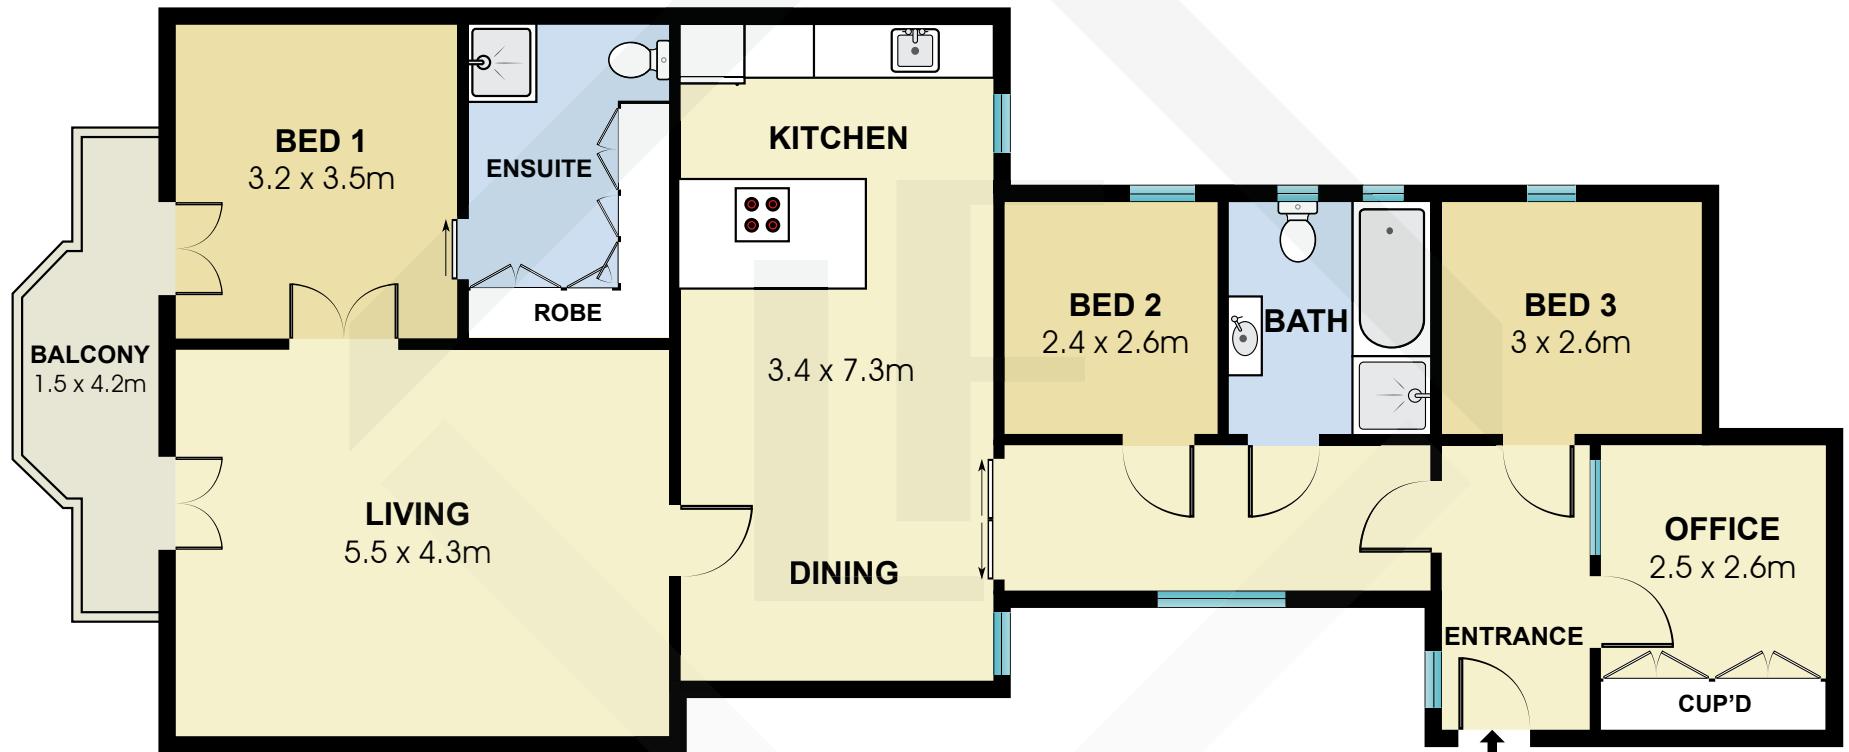

LFR5070

Measurements	
INT	114 m ²
EXT	60 m ²

Scale in metres. Indicative only. Dimensions are approximate. All information contained here in is gathered from sources we believe to be reliable. However we cannot guarantee its accuracy and interested persons should rely on their own enquiries.