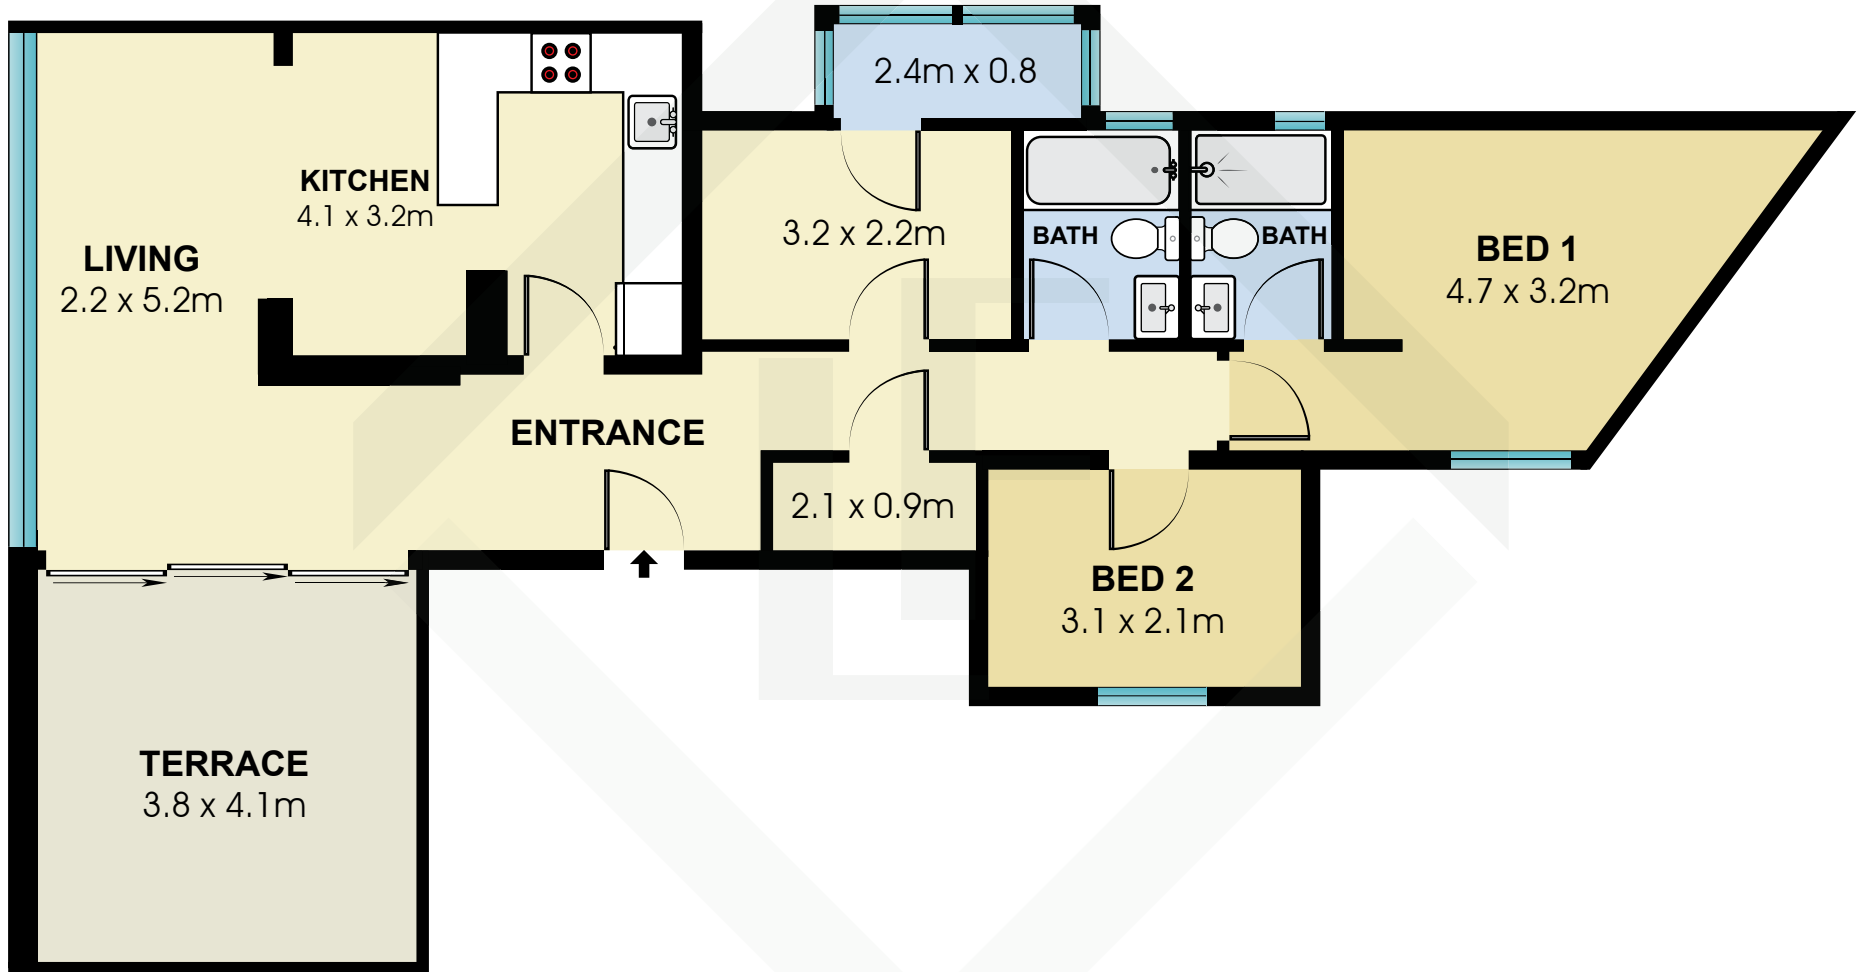

BCNR7692

Measurements	
INT	80 m ²
EXT	15 m ²

Scale in metres. Indicative only. Dimensions are approximate. All information contained here in is gathered from sources we believe to be reliable. However we cannot guarantee its accuracy and interested persons should rely on their own enquiries.