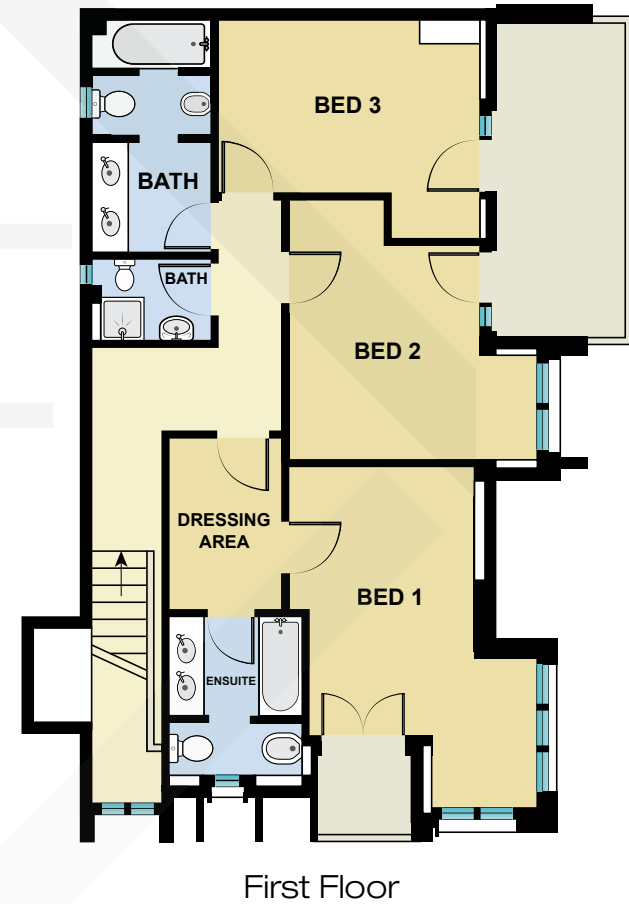

BCNR7680

Measurements	
INT	222 m ²
EXT	20 m ²

Scale in metres. Indicative only. Dimensions are approximate. All information contained here in is gathered from sources we believe to be reliable. However we cannot guarantee its accuracy and interested persons should rely on their own enquiries.