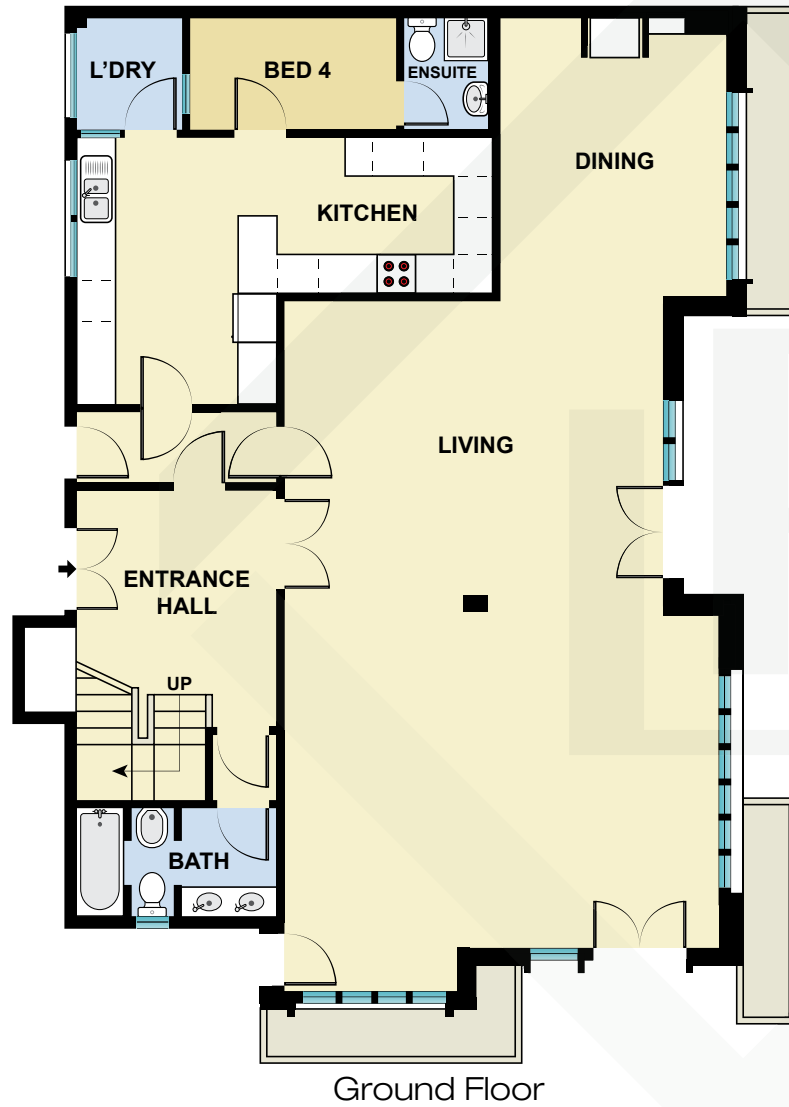

BCNR7680

Measurements	
INT	222 m ²
EXT	20 m ²

Scale in metres. Indicative only. Dimensions are approximate. All information contained here in is gathered from sources we believe to be reliable. However we cannot guarantee its accuracy and interested persons should rely on their own enquiries.