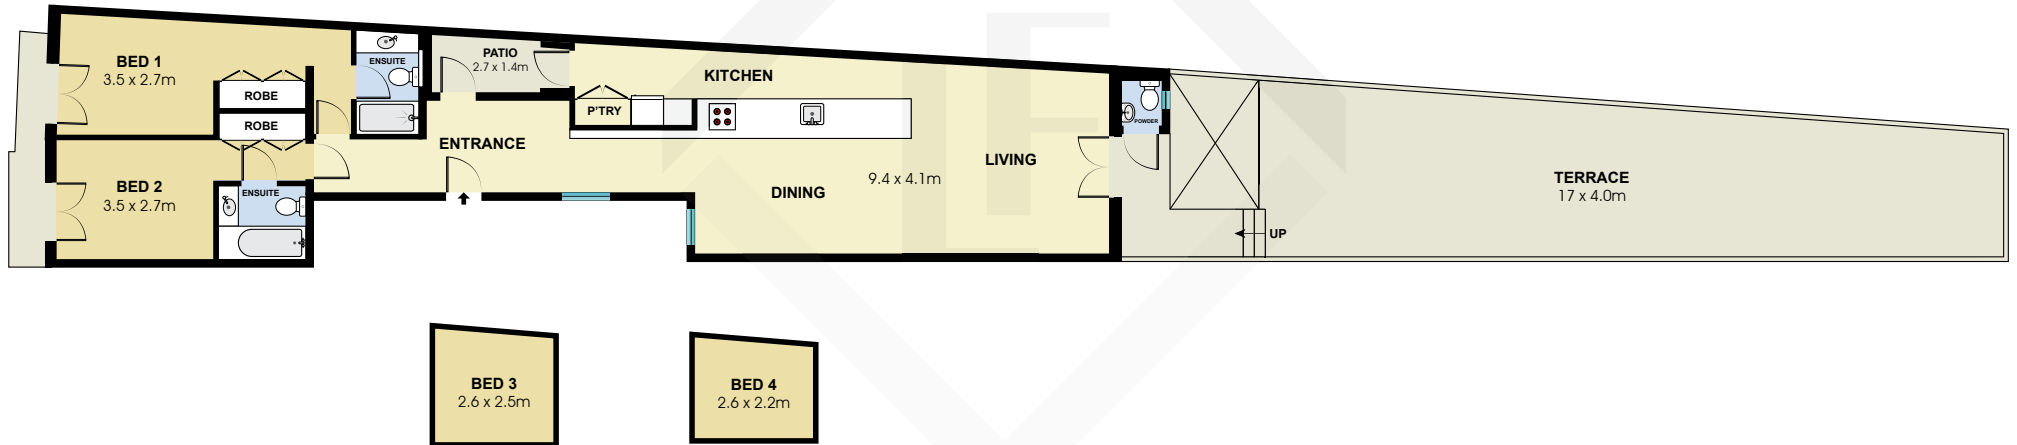

BCNR7646

Measurements	
INT	112 m ²
LOFT	12 m ²
EXT	62 m ²

Scale in metres. Indicative only. Dimensions are approximate. All information contained here in is gathered from sources we believe to be reliable. However we cannot guarantee its accuracy and interested persons should rely on their own enquiries.