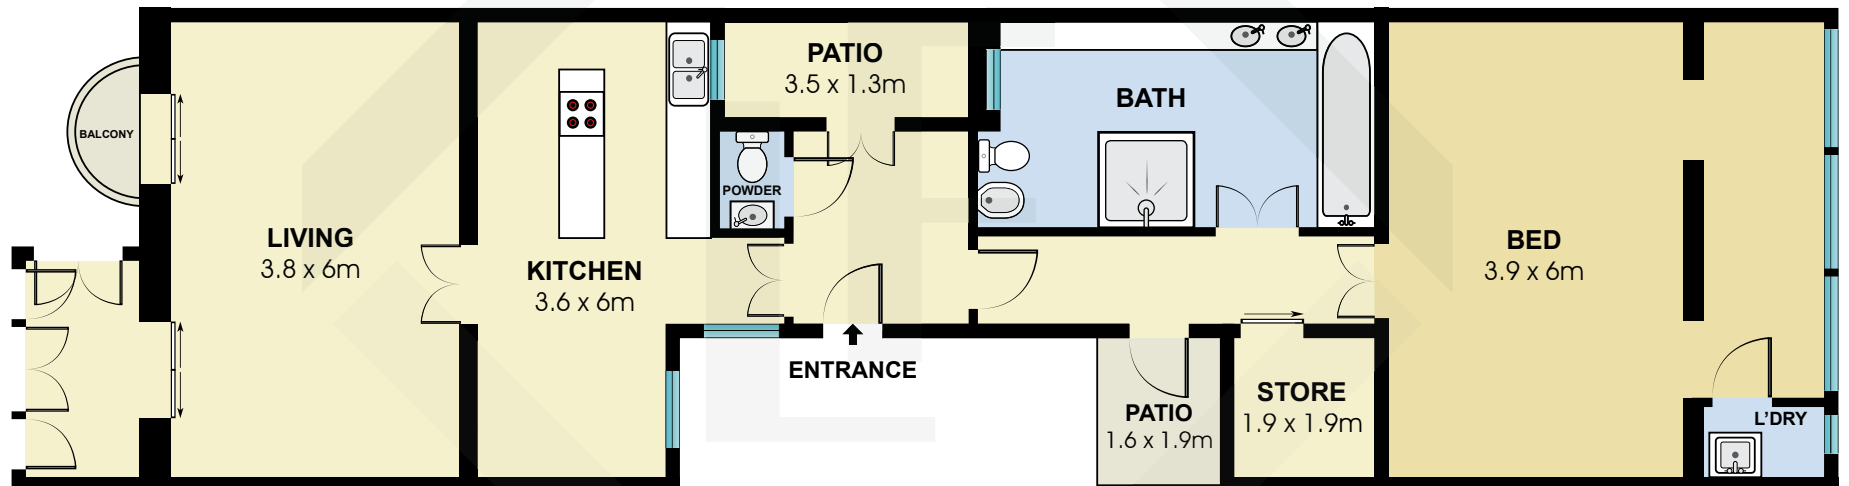

BCNR7538

Measurements	
INT	123 m <sup>2</sup>
EXT	9 m <sup>2</sup>

Scale in metres. Indicative only. Dimensions are approximate. All information contained here in is gathered from sources we believe to be reliable. However we cannot guarantee its accuracy and interested persons should rely on their own enquiries.