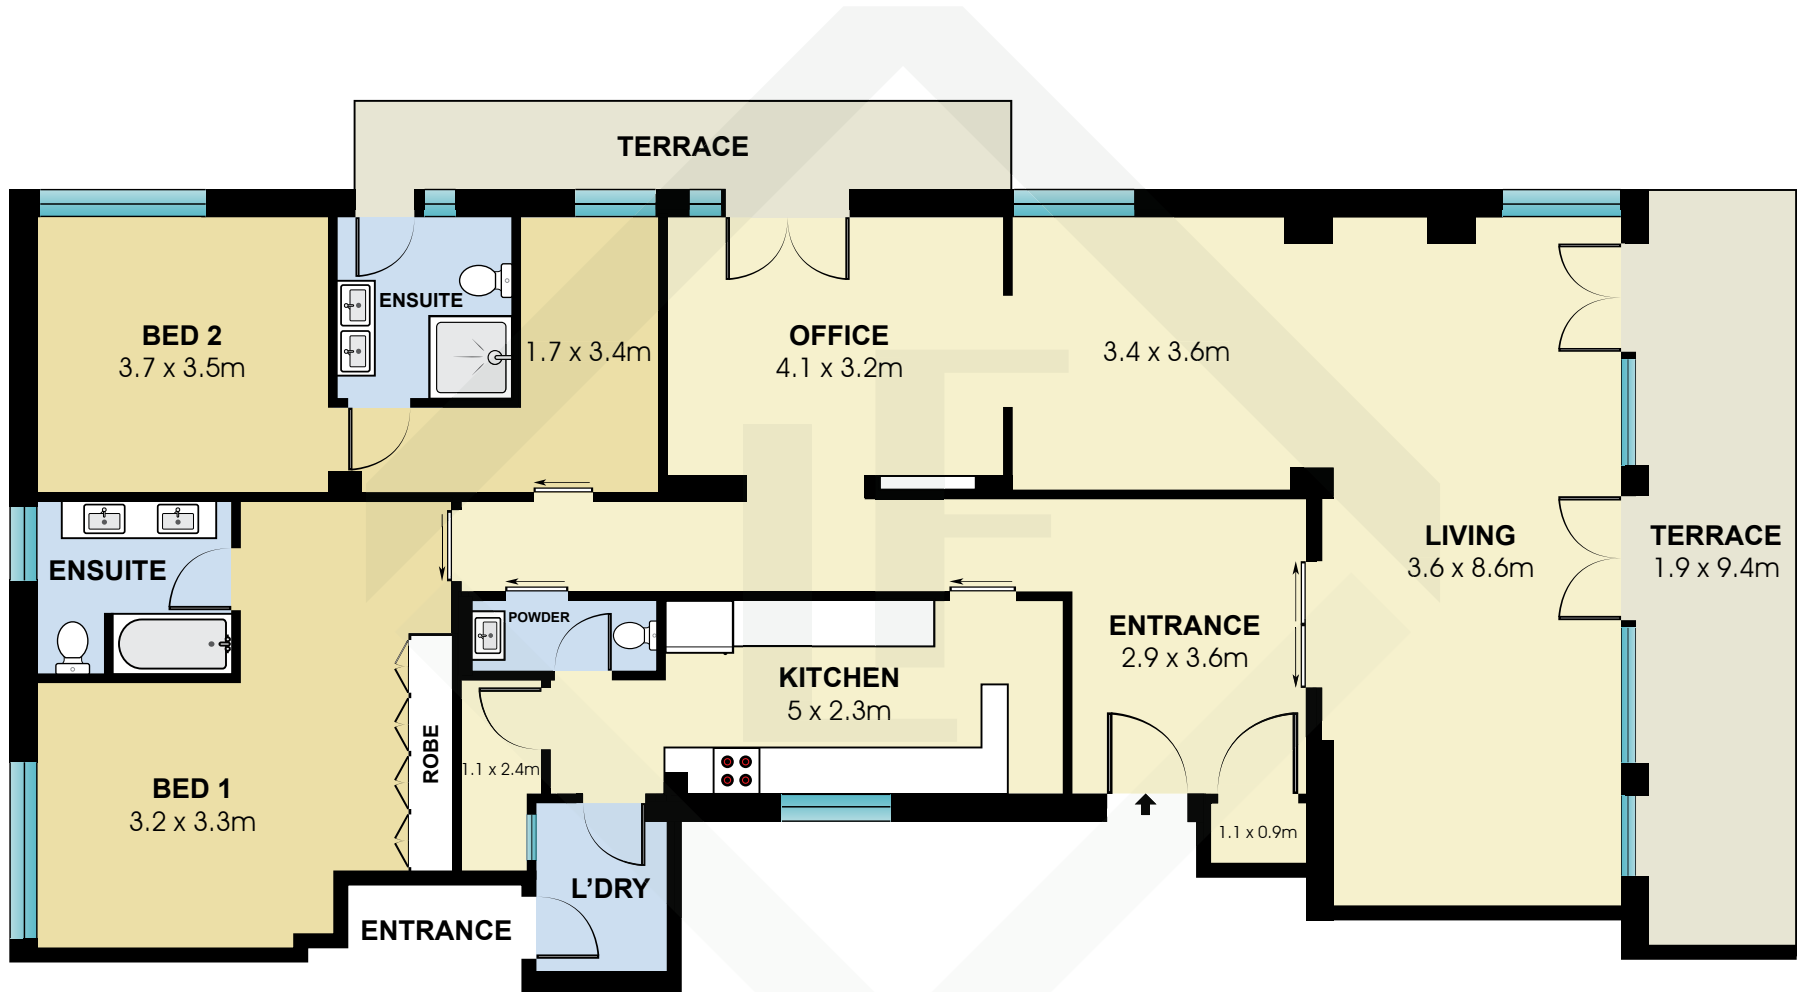

BCNR7215

Measurements	
INT	175 m ²
EXT	28 m ²

Scale in metres. Indicative only. Dimensions are approximate. All information contained here in is gathered from sources we believe to be reliable. However we cannot guarantee its accuracy and interested persons should rely on their own enquiries.