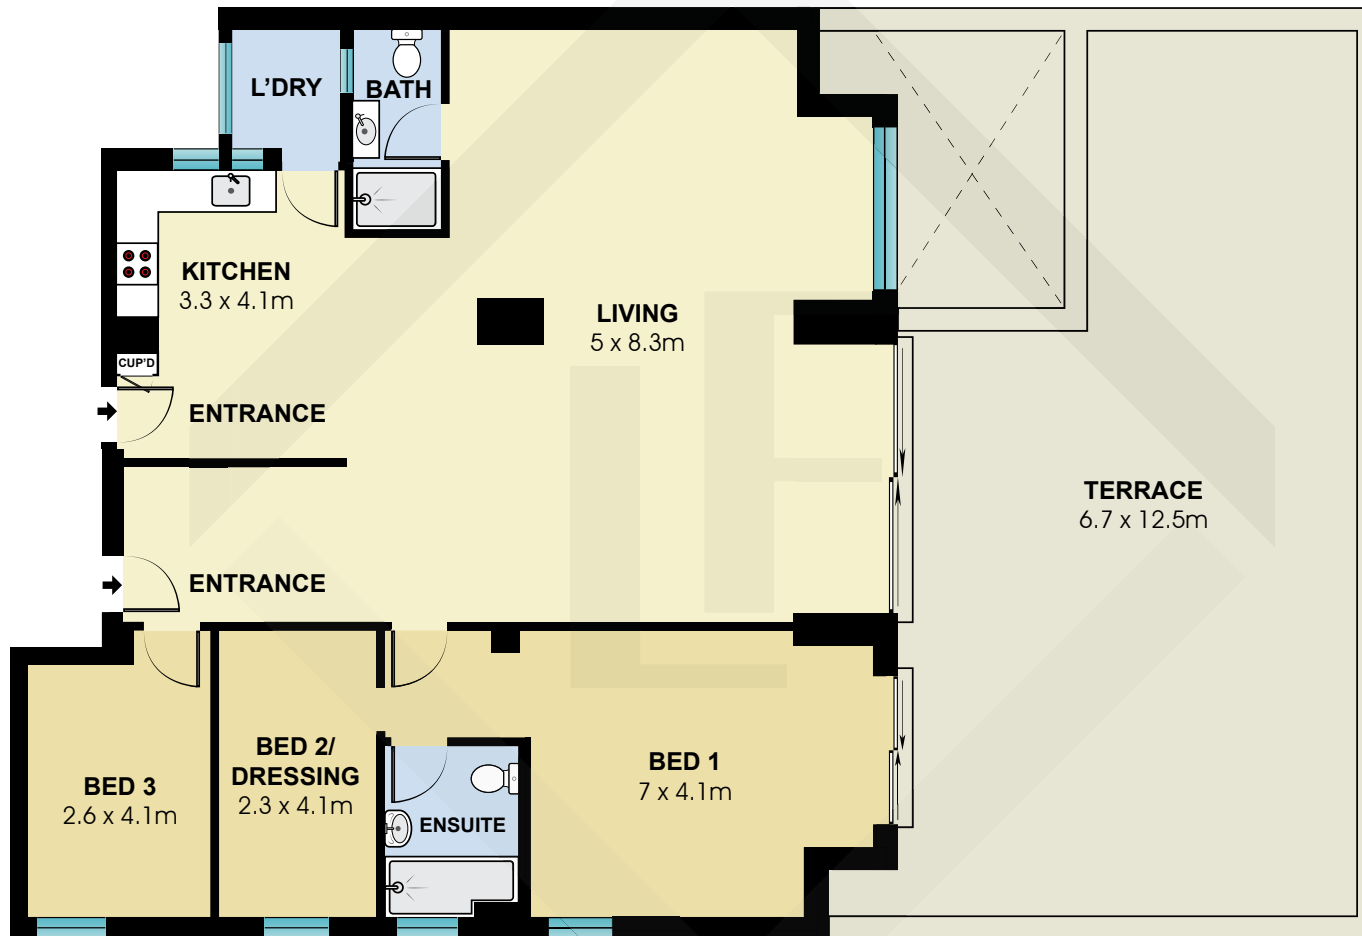

BCNR6524

Measurements	
INT	137 m ²
EXT	95 m ²

Scale in metres. Indicative only. Dimensions are approximate. All information contained here in is gathered from sources we believe to be reliable. However we cannot guarantee its accuracy and interested persons should rely on their own enquiries.