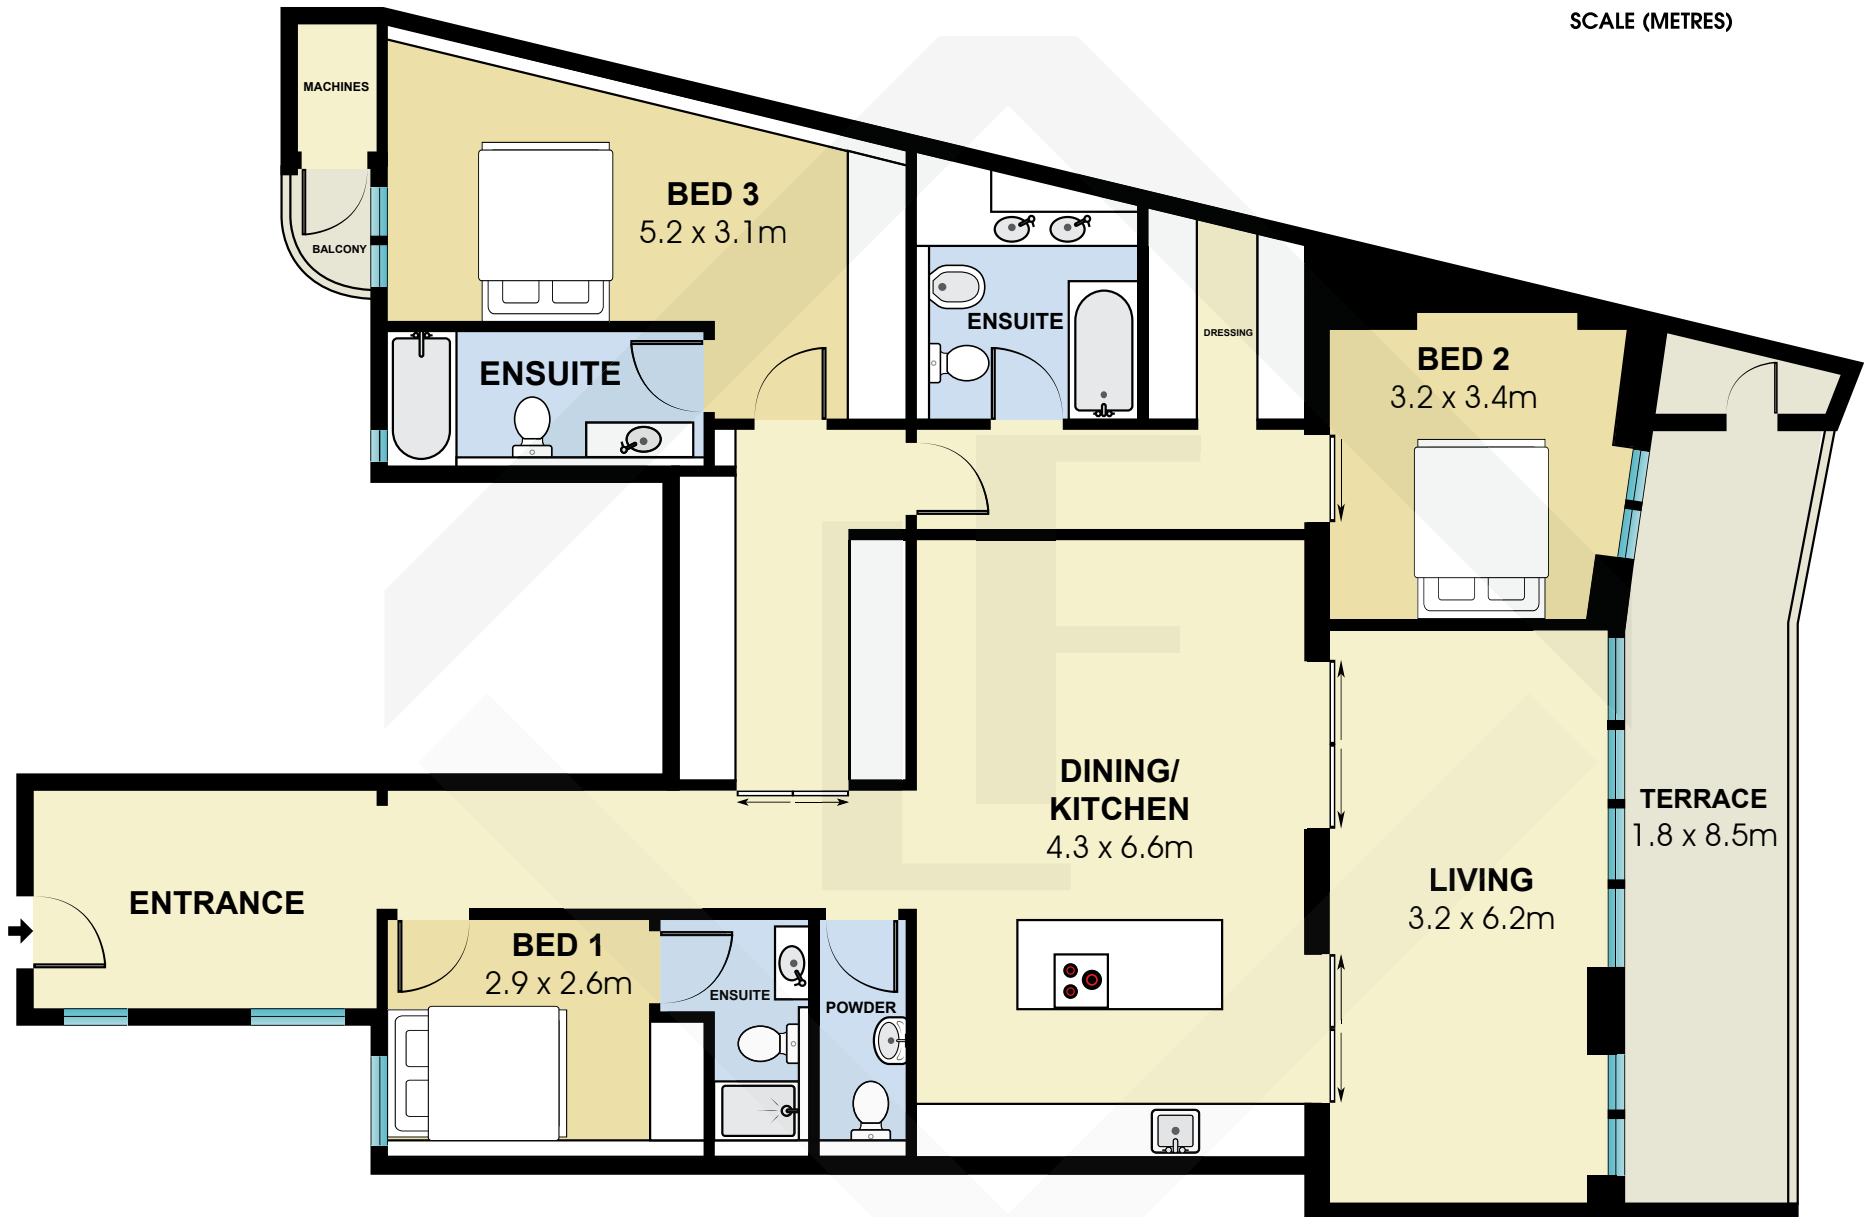

BCNR6375

Measurements	
INT	165 m ²
EXT	17 m ²

Scale in metres. Indicative only. Dimensions are approximate. All information contained here in is gathered from sources we believe to be reliable. However we cannot guarantee its accuracy and interested persons should rely on their own enquiries.