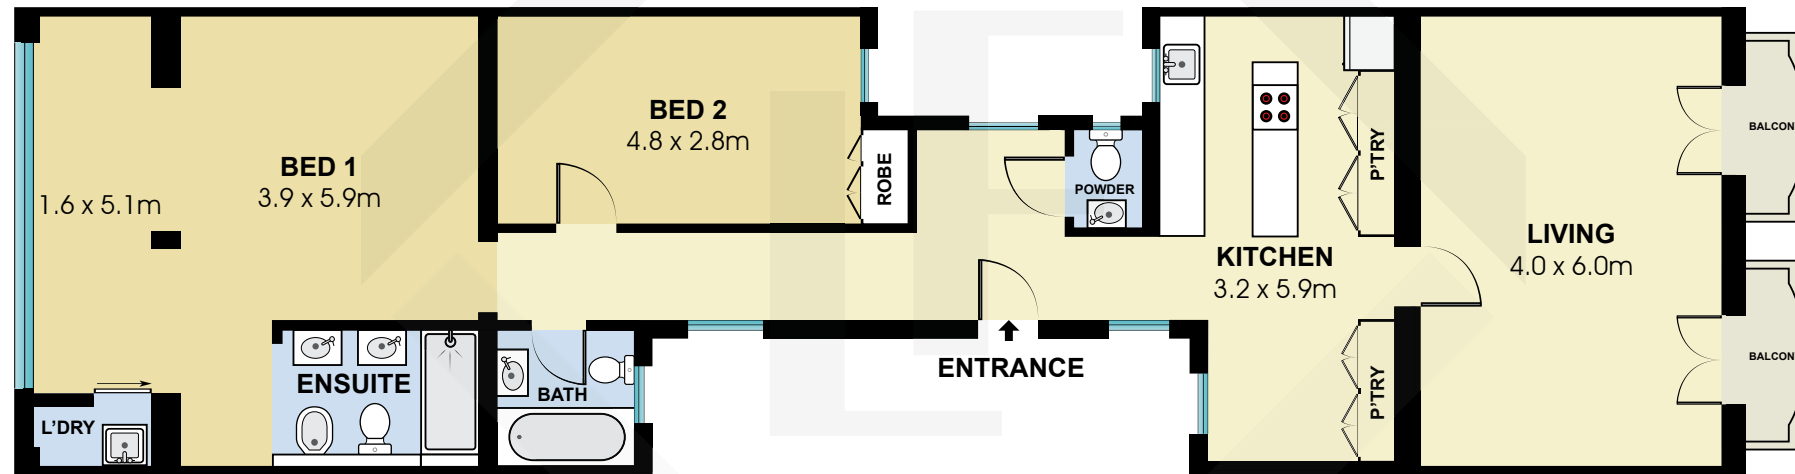

BCNR6267

Measurements	
INT	120 m <sup>2</sup>
EXT	4 m <sup>2</sup>

Scale in metres. Indicative only. Dimensions are approximate. All information contained here in is gathered from sources we believe to be reliable. However we cannot guarantee its accuracy and interested persons should rely on their own enquiries.