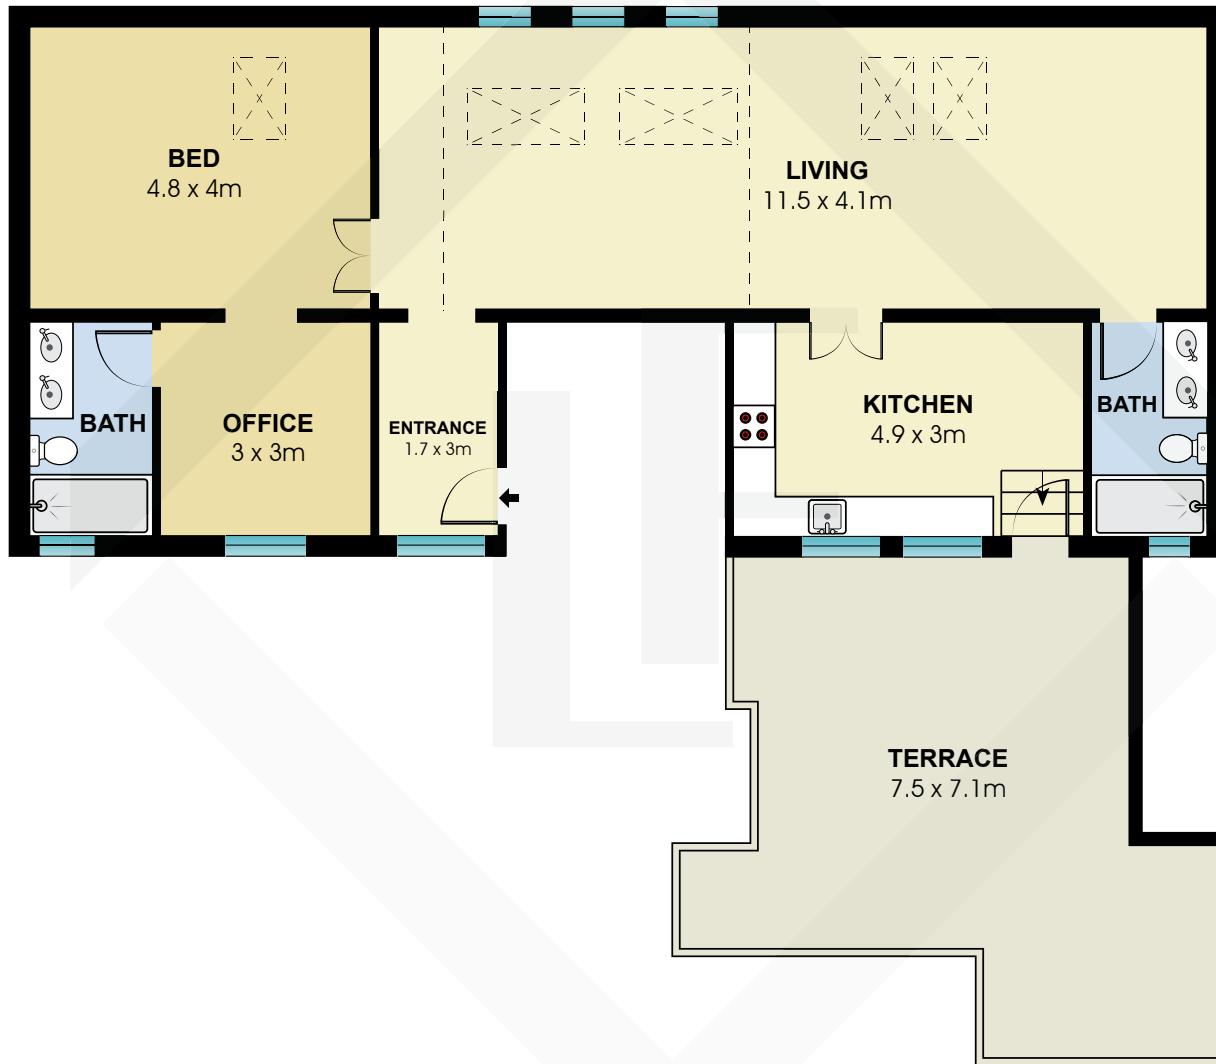

BCNR6199

Measurements	
INT	125 m ²
EXT	39 m ²

Scale in metres. Indicative only. Dimensions are approximate. All information contained here in is gathered from sources we believe to be reliable. However we cannot guarantee its accuracy and interested persons should rely on their own enquiries.