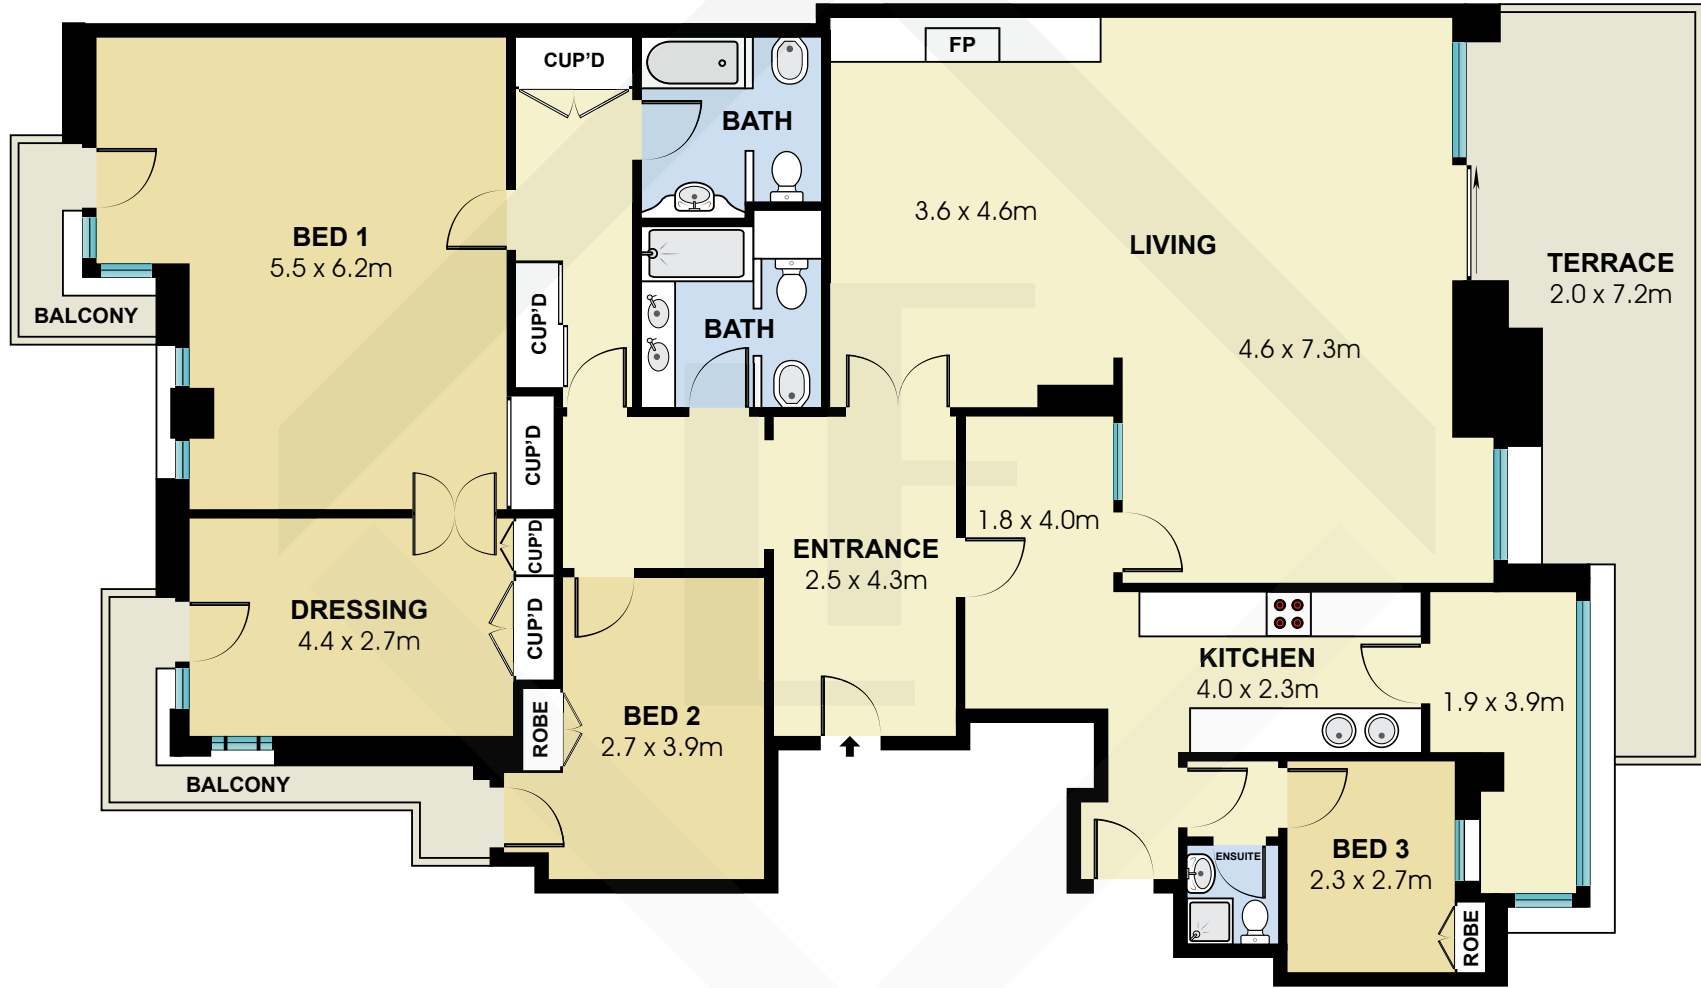

BCNR5996

Measurements	
INT	209 m ²
EXT	34 m ²

Scale in metres. Indicative only. Dimensions are approximate. All information contained here in is gathered from sources we believe to be reliable. However we cannot guarantee its accuracy and interested persons should rely on their own enquiries.