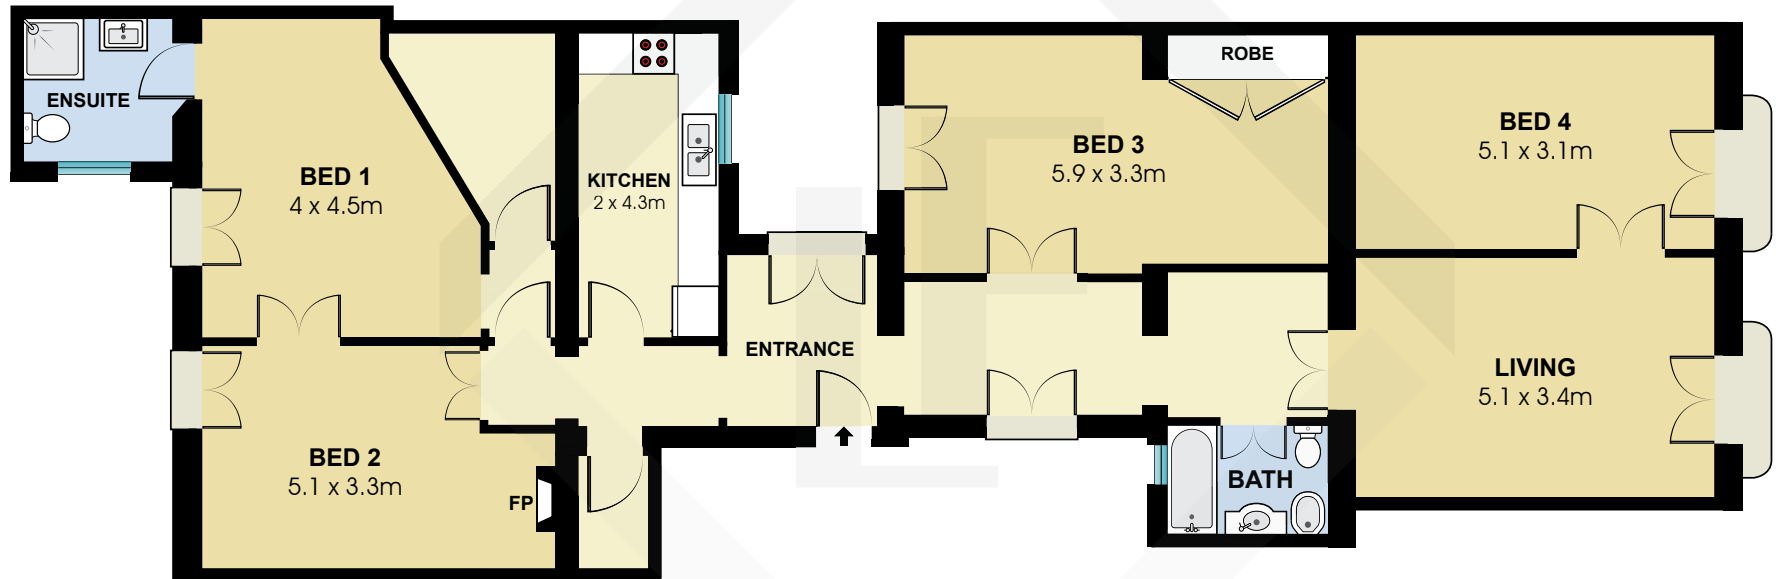

BCNR5953

Measurements	
INT	149 m ²
EXT	2 m ²

Scale in metres. Indicative only. Dimensions are approximate. All information contained here in is gathered from sources we believe to be reliable. However we cannot guarantee its accuracy and interested persons should rely on their own enquiries.