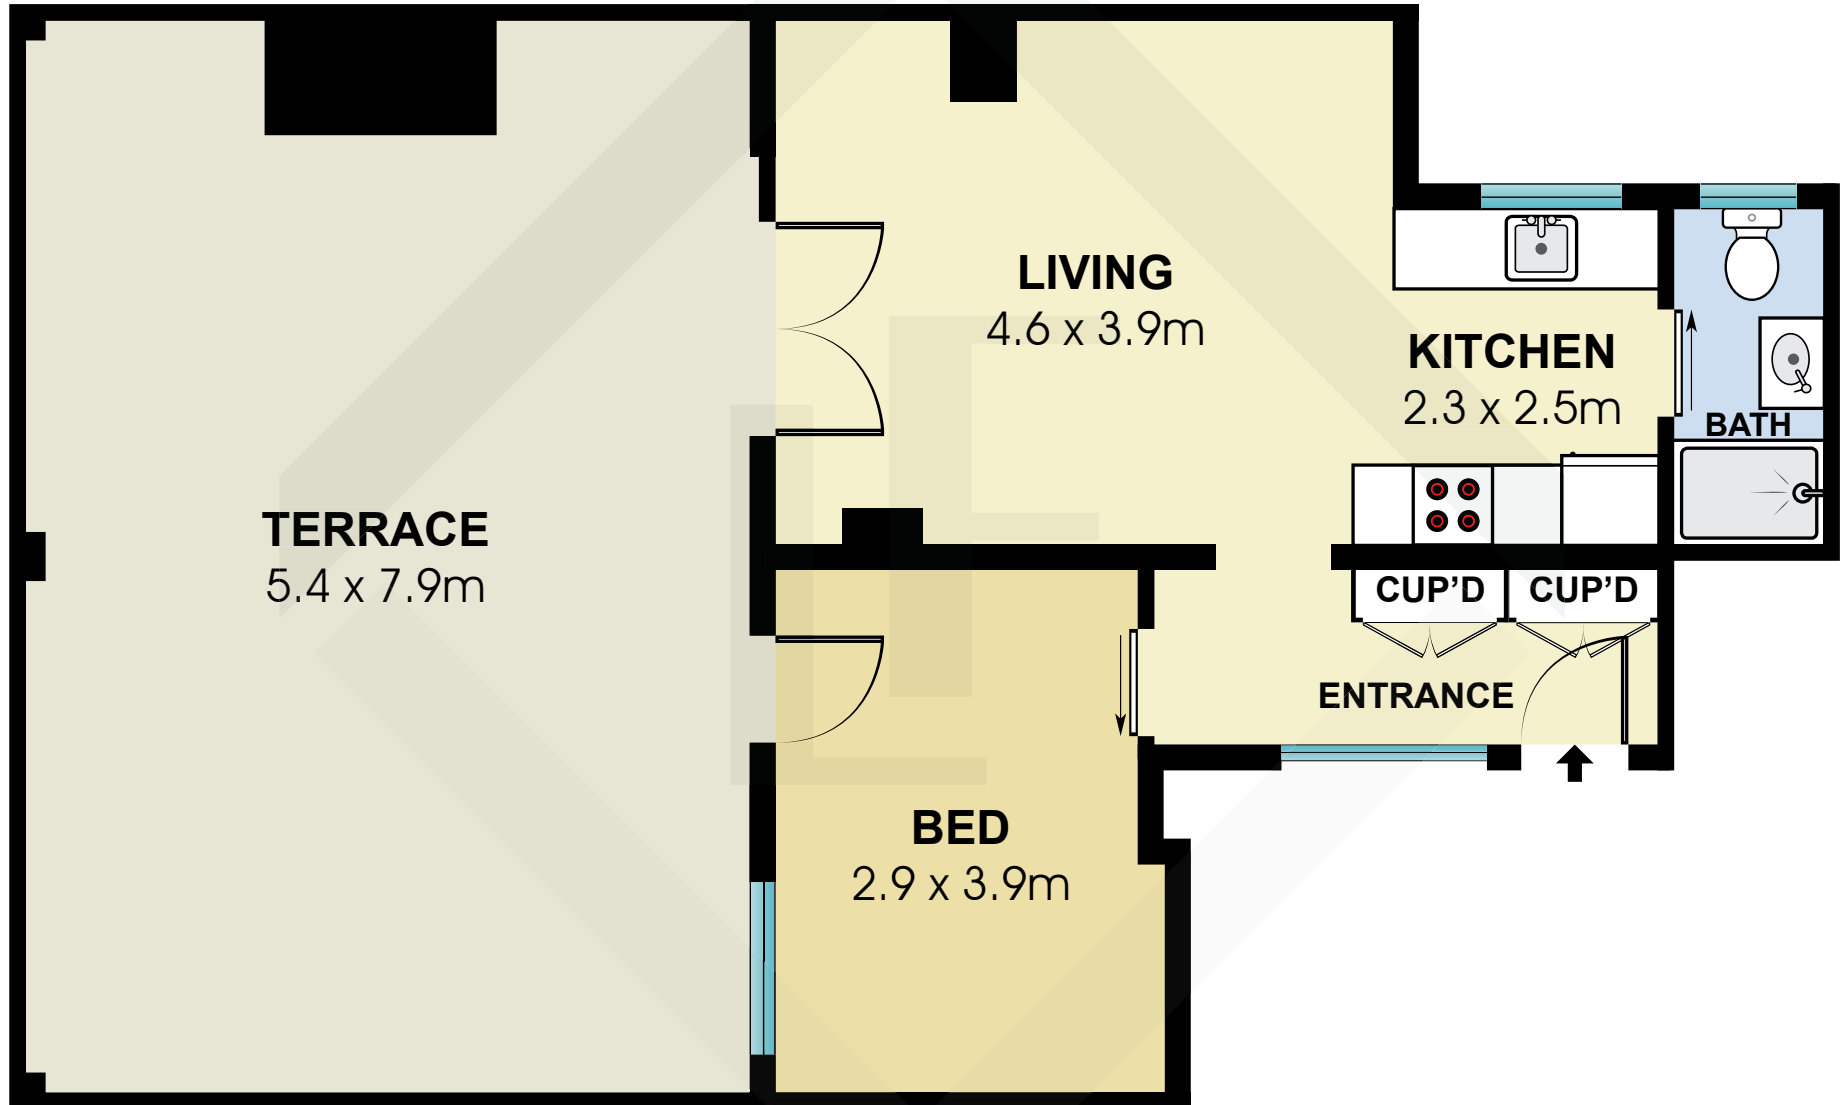

BCNR5871

Measurements	
INT	54 m <sup>2</sup>
EXT	44 m <sup>2</sup>

Scale in metres. Indicative only. Dimensions are approximate. All information contained here in is gathered from sources we believe to be reliable. However we cannot guarantee its accuracy and interested persons should rely on their own enquiries.