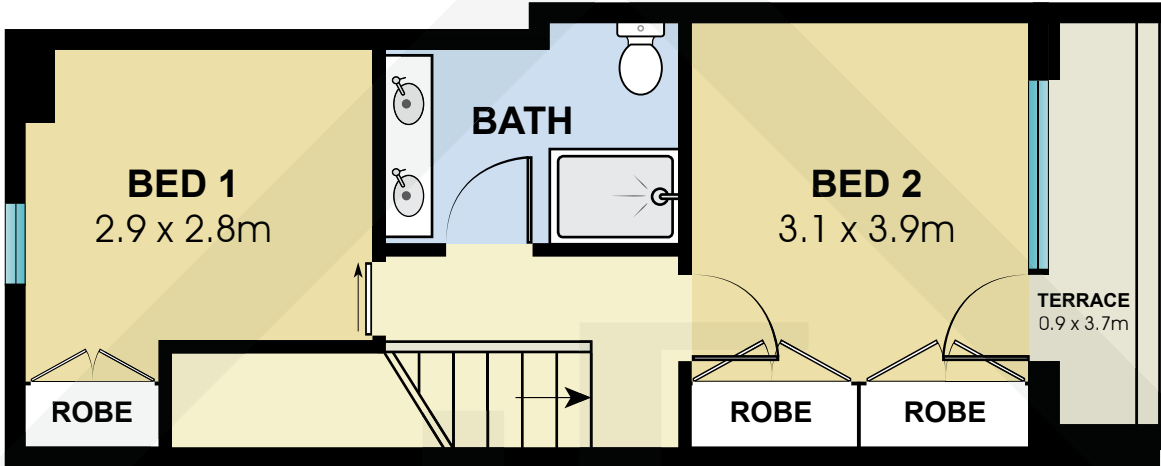

BCNR5239

FIRST FLOOR

GROUND FLOOR

Measurements	
INT	80 m ²
EXT	3 m ²

Scale in metres. Indicative only. Dimensions are approximate. All information contained here in is gathered from sources we believe to be reliable. However we cannot guarantee its accuracy and interested persons should rely on their own enquiries.