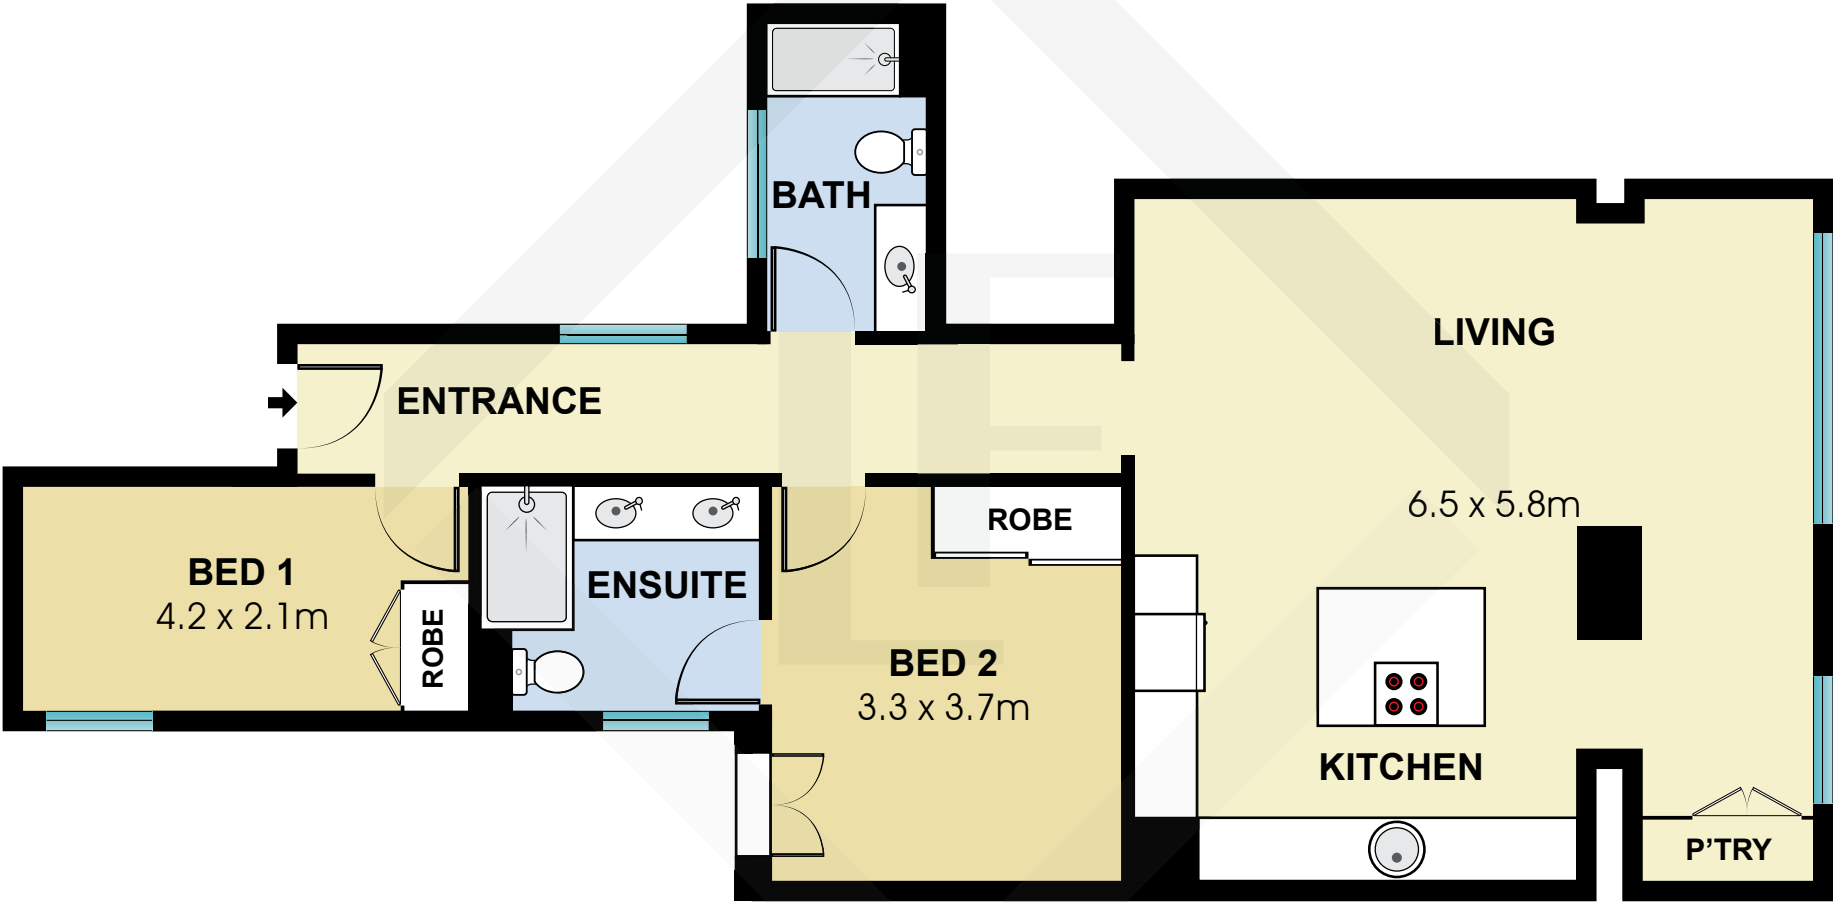

BCNR4961

Measurements	
INT	84 m ²

Scale in metres. Indicative only. Dimensions are approximate. All information contained here in is gathered from sources we believe to be reliable. However we cannot guarantee its accuracy and interested persons should rely on their own enquiries.