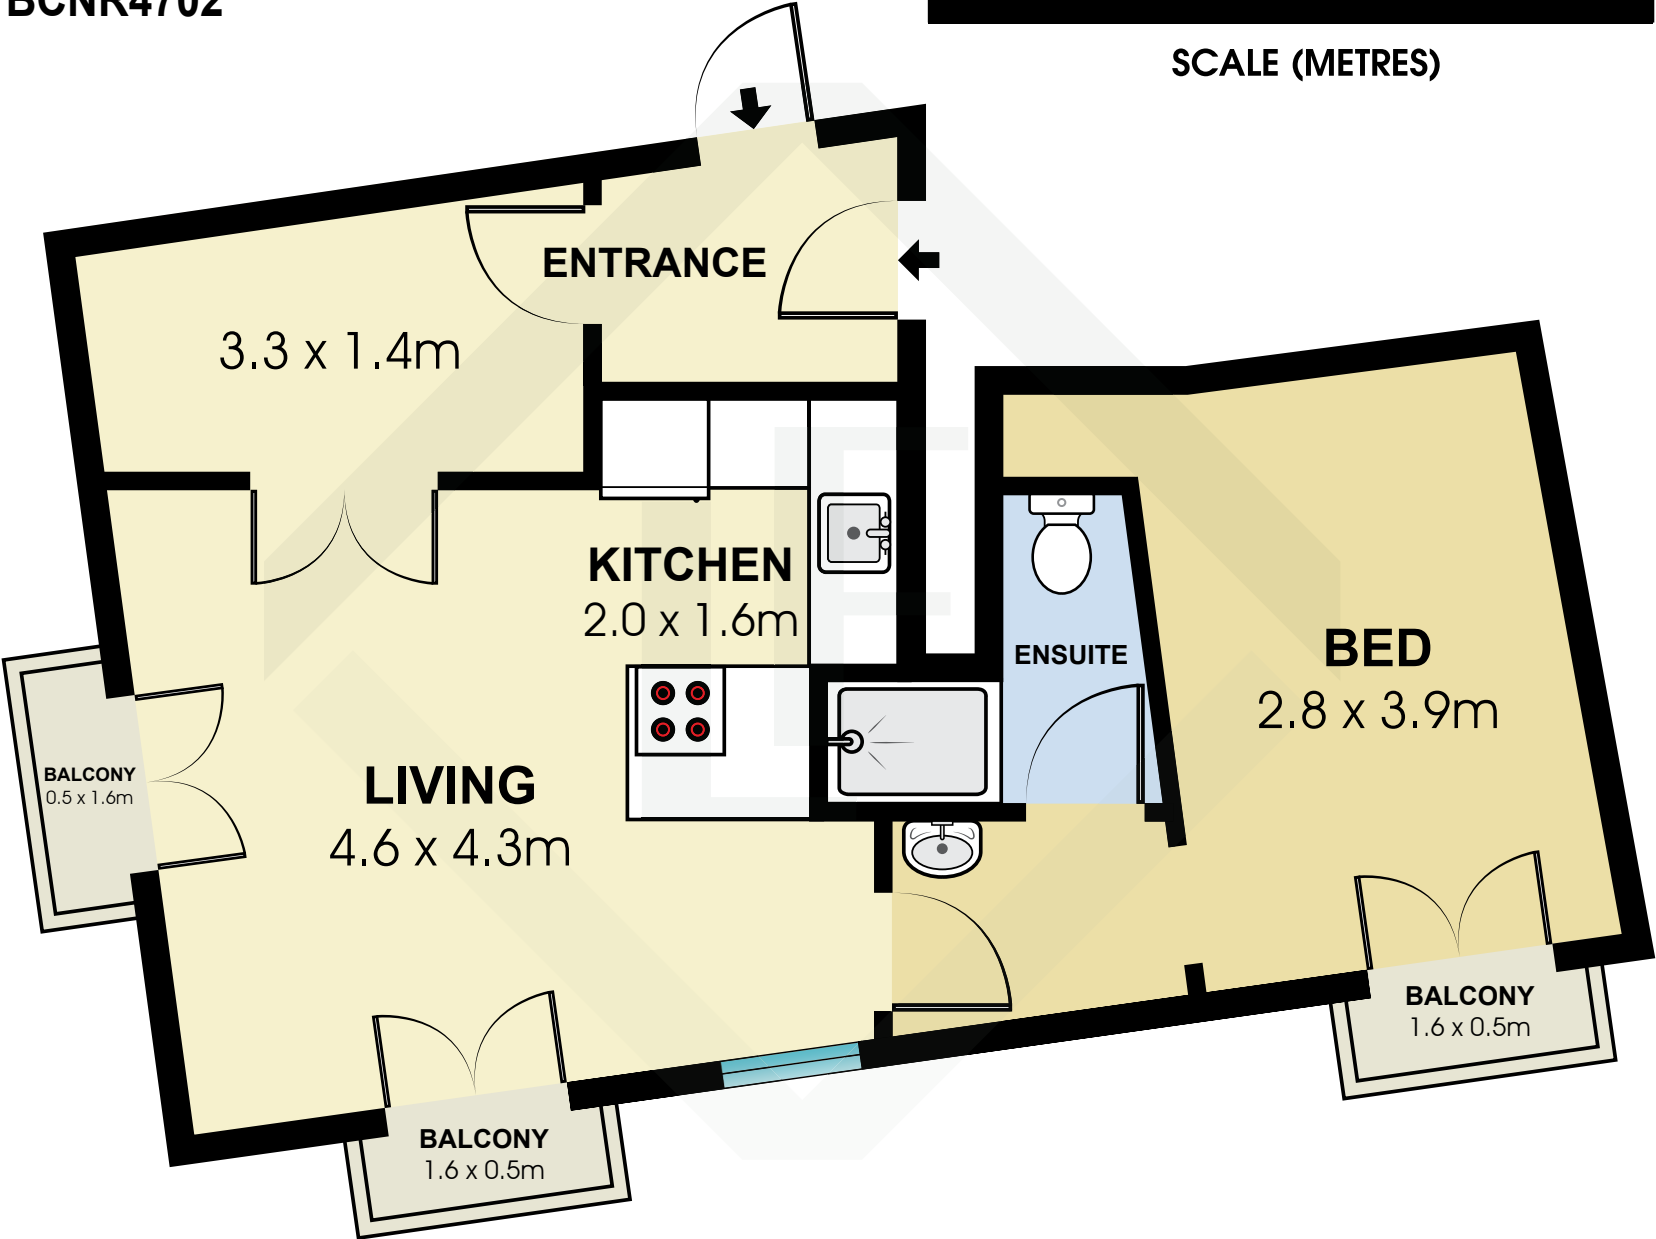

BCNR4702

Measurements	
INT	48 m ²
EXT	2 m ²

Scale in metres. Indicative only. Dimensions are approximate. All information contained here in is gathered from sources we believe to be reliable. However we cannot guarantee its accuracy and interested persons should rely on their own enquiries.